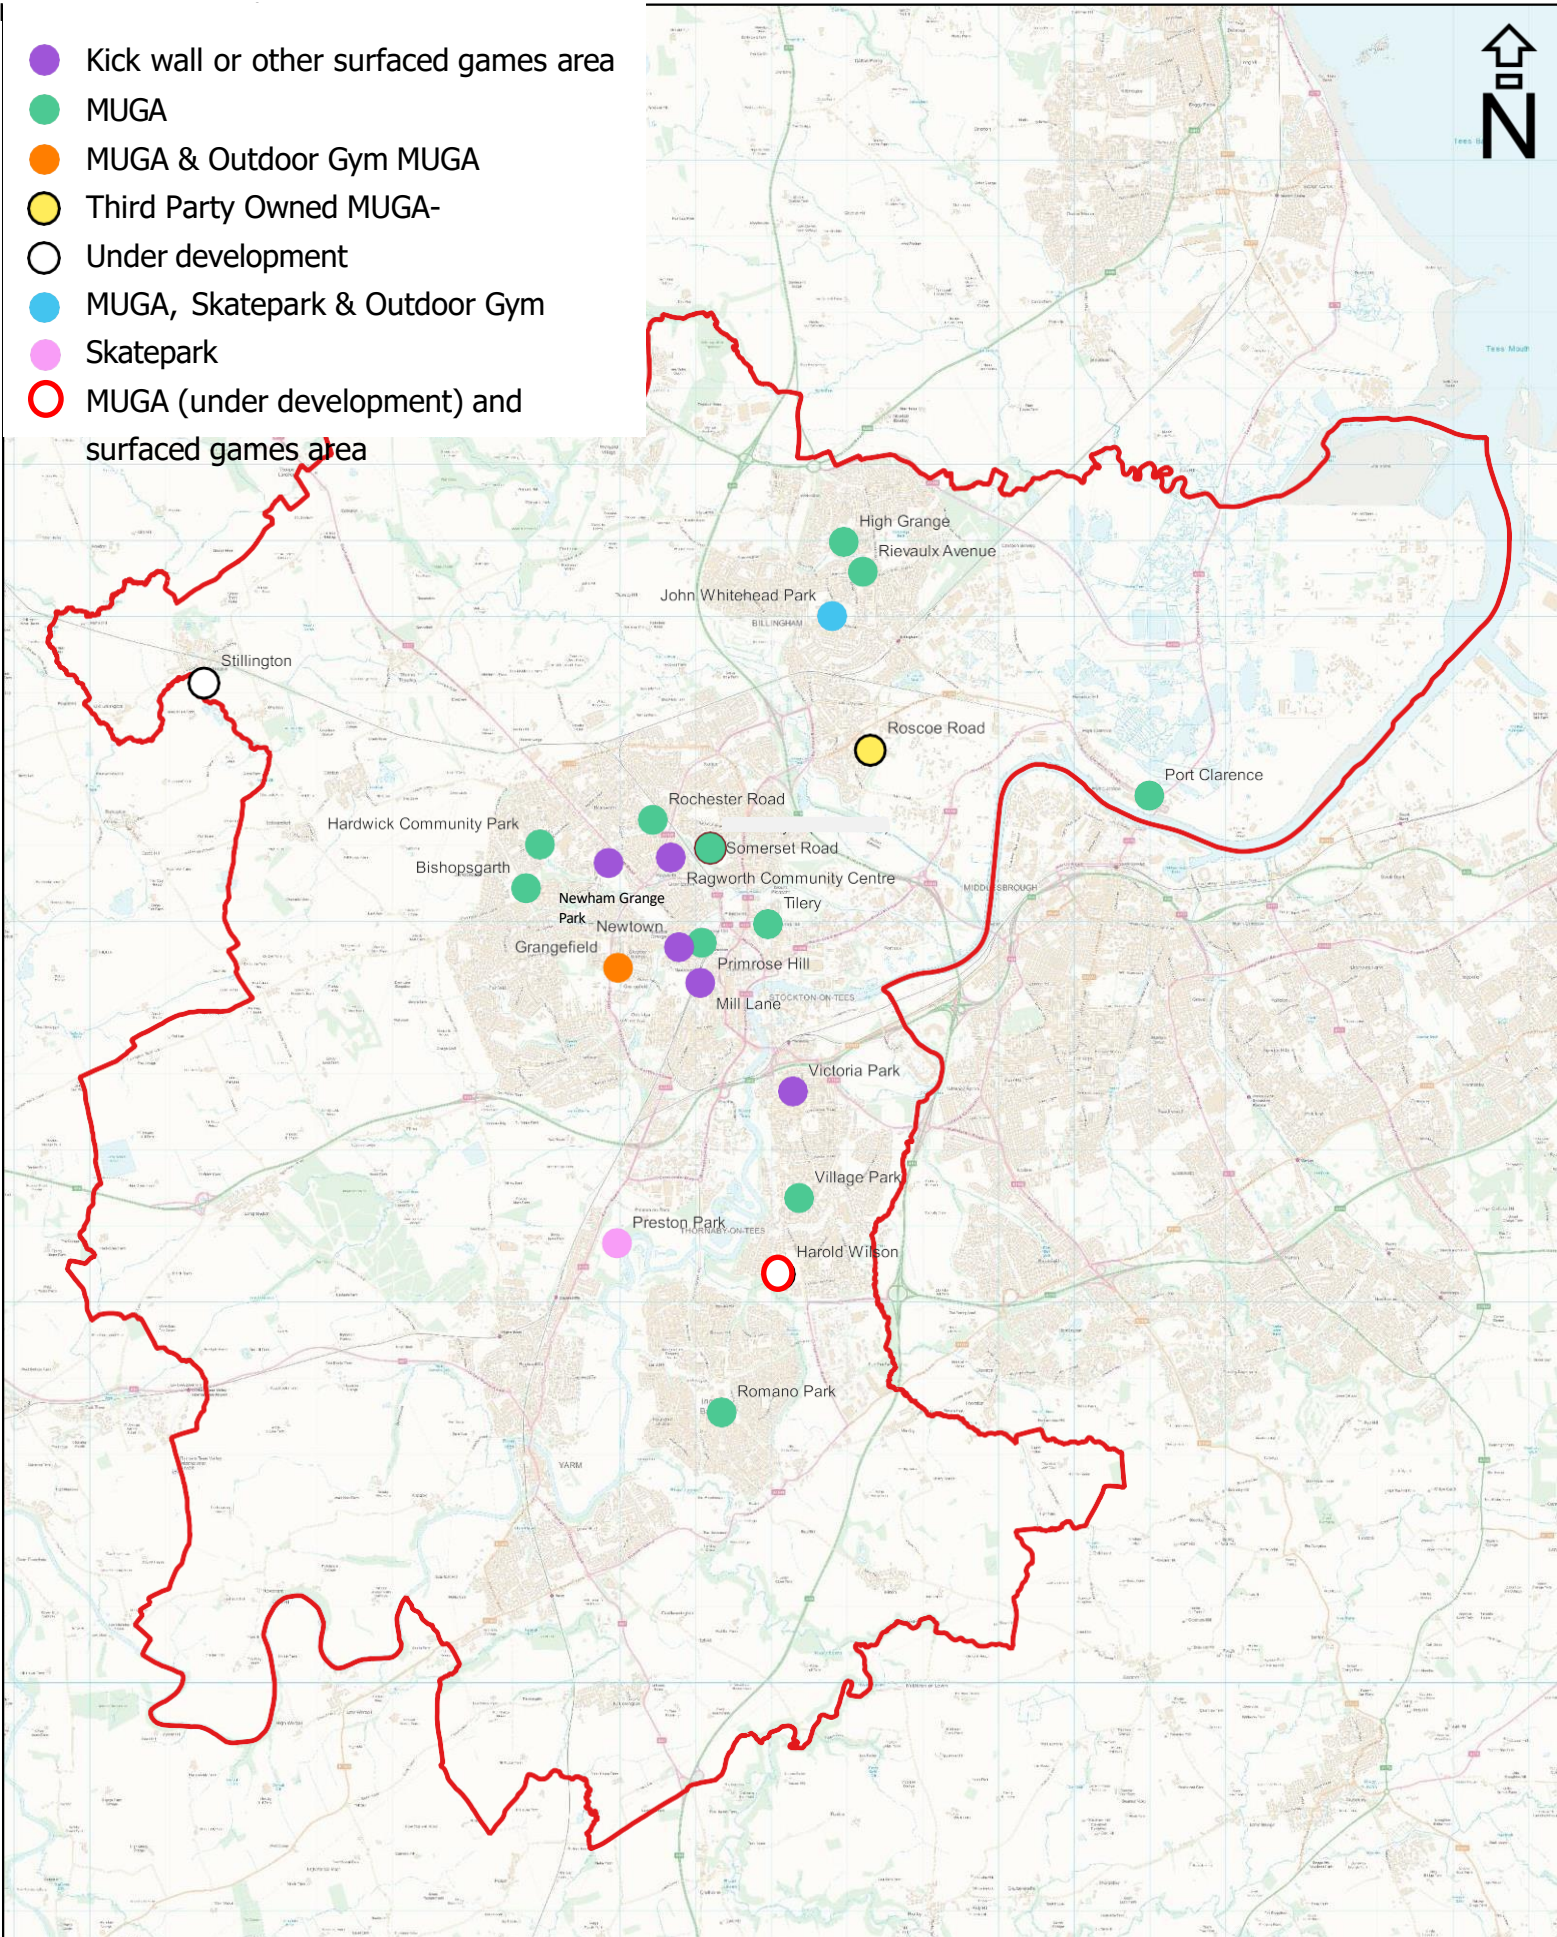

- Kick wall or other surfaced games area
- MUGA
- MUGA & Outdoor Gym MUGA
- Third Party Owned MUGA-
- Under development
- MUGA, Skatepark & Outdoor Gym
- Skatepark
- MUGA (under development) and surfaced games area

Map Produced by Planning and Performance

Stockton-on-Tees Borough Council  
Municipal Buildings, Church Road,  
Stockton-on-Tees TS18 1LD  
Telephone: (01642) 393939

Title

Informal Sport Facilities