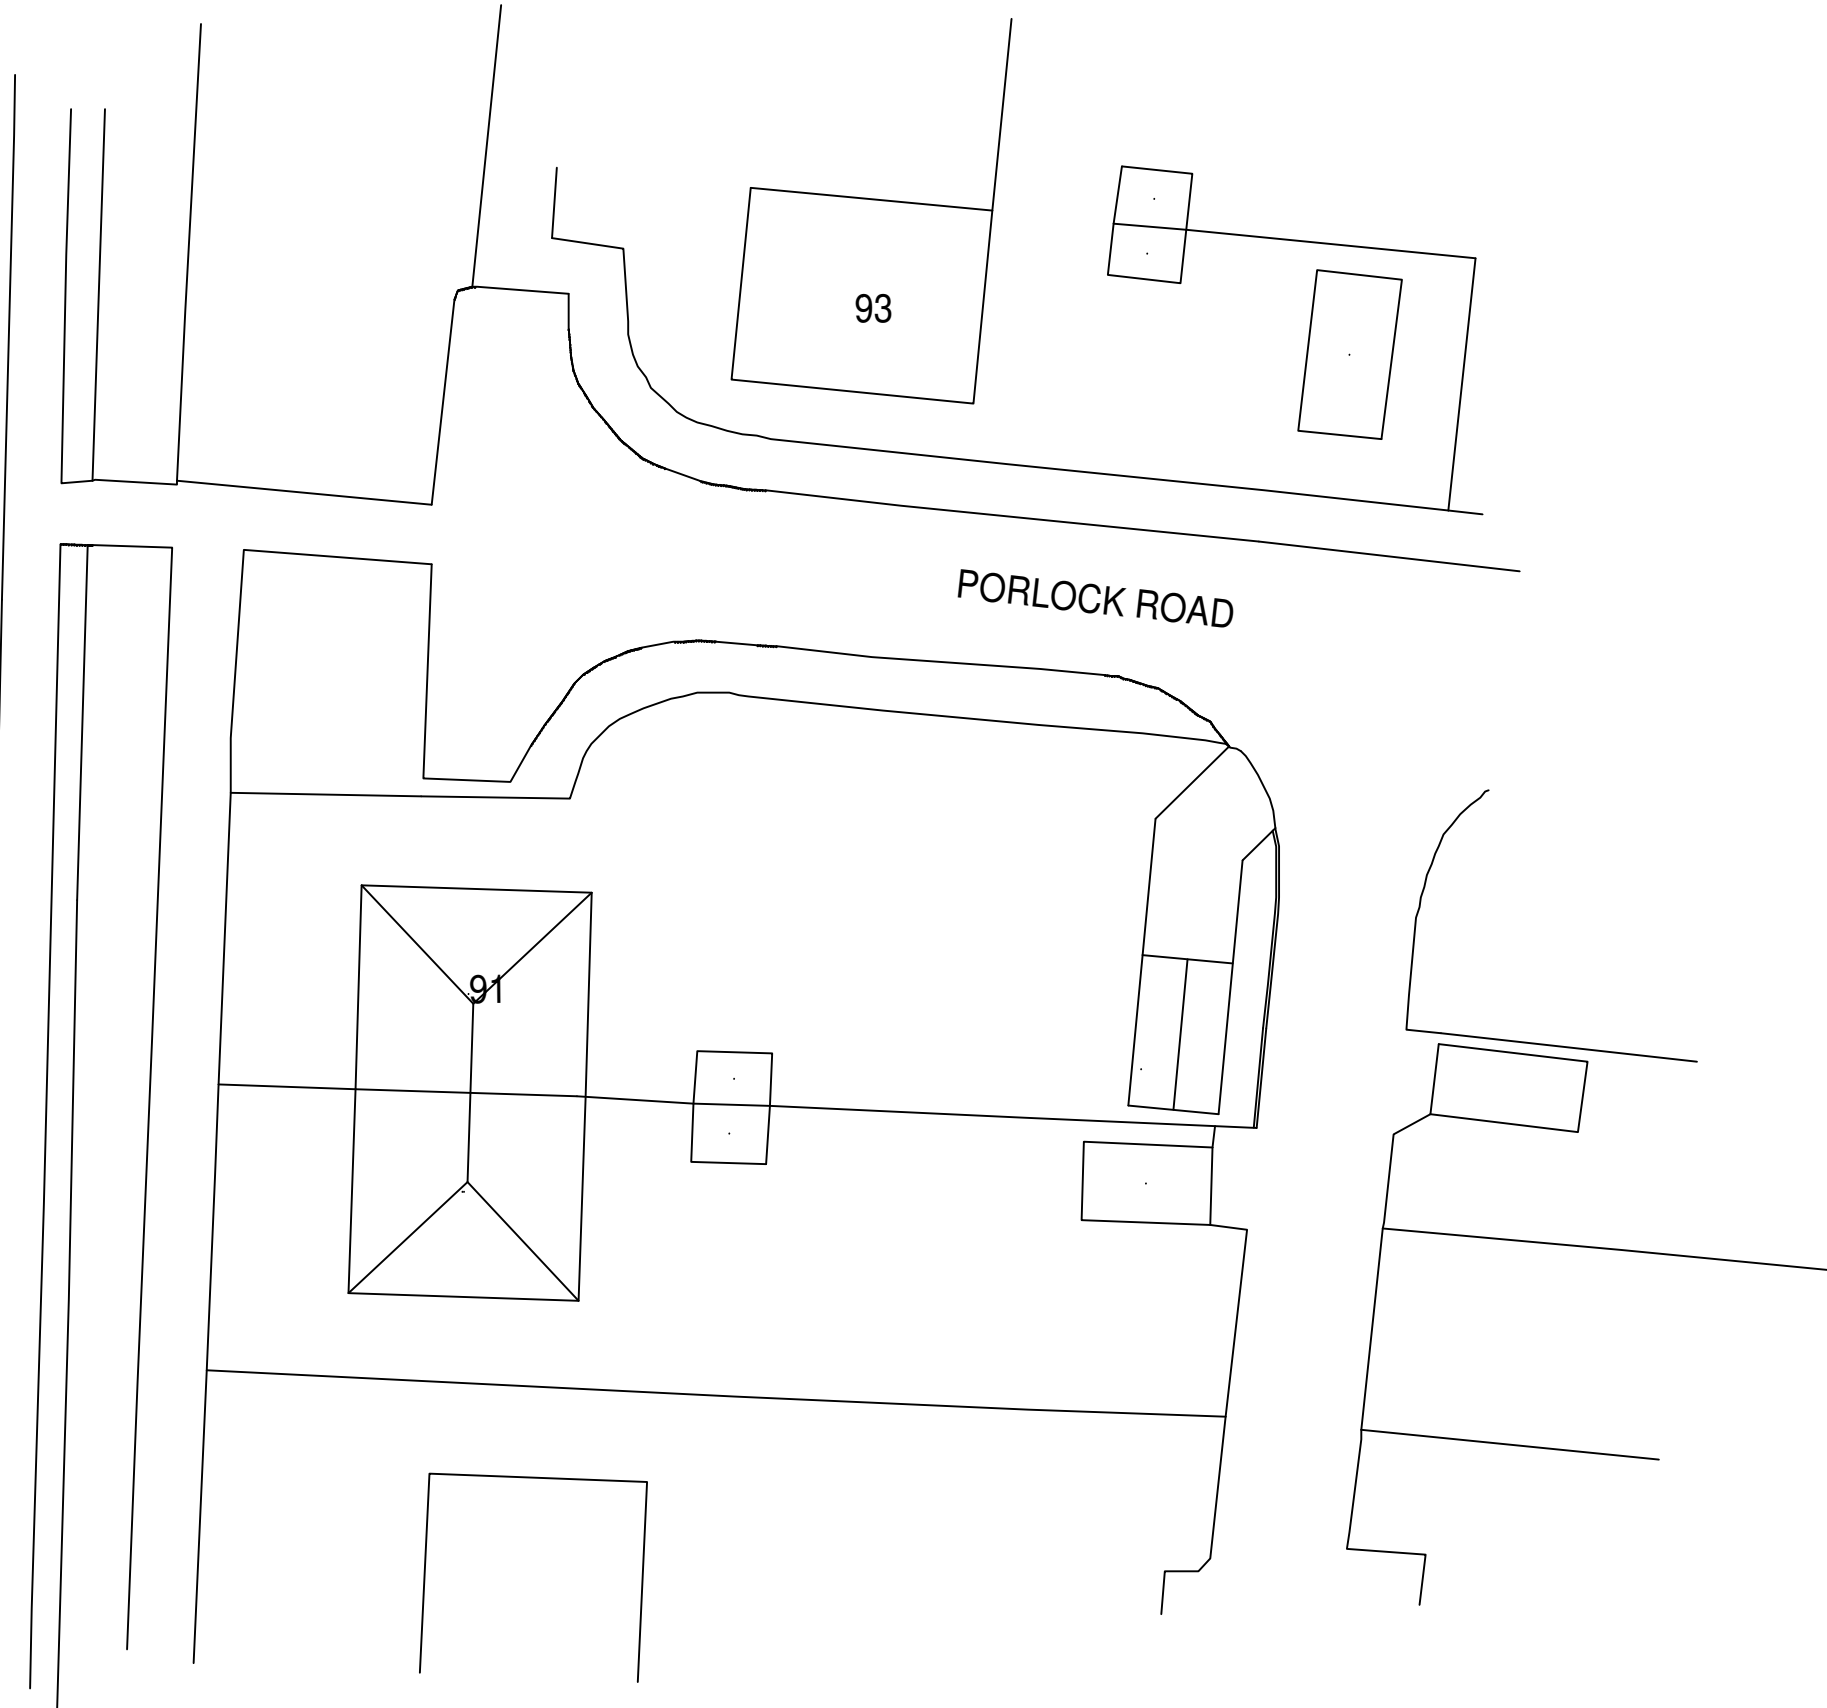

Surgery

WOLVISTON ROAD

93

PORLOCK ROAD

91

Existing Site Plan
(scale 1:250@A3)

Sean McLean Design
22 Portrack Grange Road, Stockton-on-Tees, TS18 2PH
Tel : 07711127641 E-mail smdesign@tiscali.co.uk

PROPOSED DEVELOPMENTS AT
91 WOLVISTON ROAD, BILLINGHAM
FOR MR GEORGE BHAKEE

EXISTING
SITE PLAN

Drg. No. 2289 / 02 Date APR 23