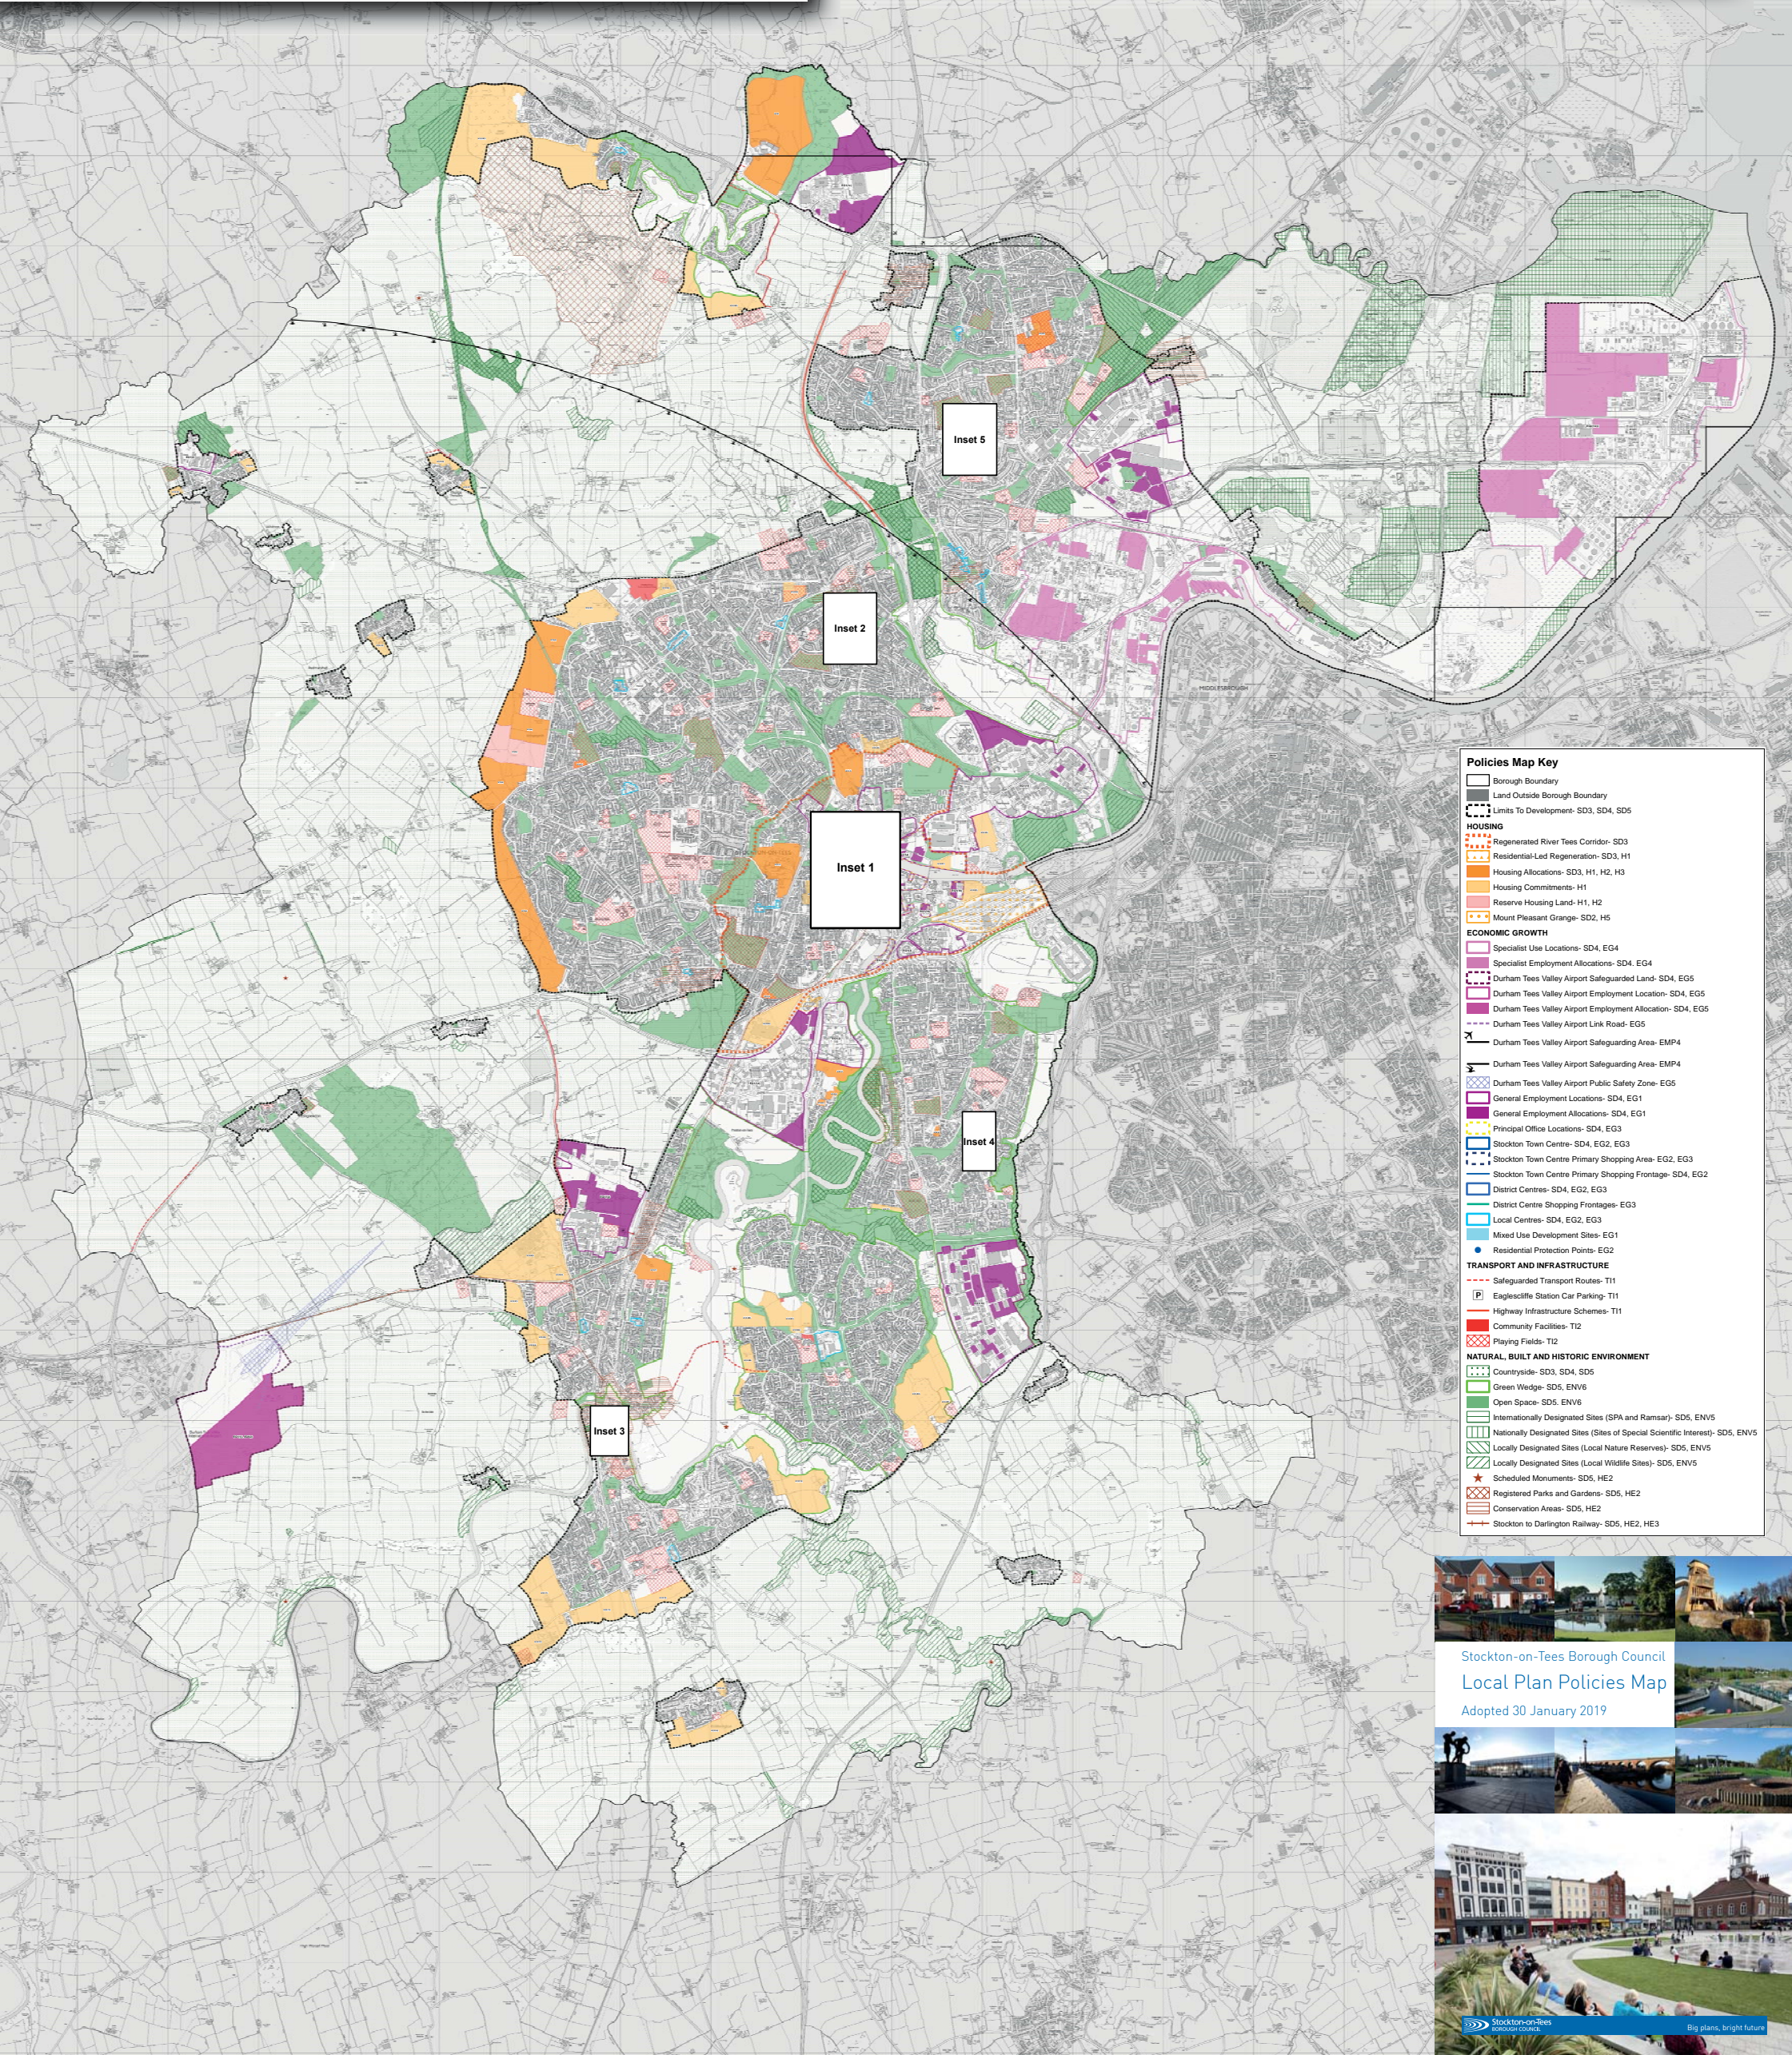

Local Plan Policies Map

Adopted 30 January 2019

Policies Map Key	
	Borough Boundary
	Land Outside Borough Boundary
	Limits to Development- SD3, SD4, SD5
HOUSING	
	Regenerated River Tees Corridor- SD3
	Residential-Led Regeneration- SD3, H1
	Housing Allocations- SD3, H1, H2, H3
	Housing Commitments- H1
	Reserve Housing Land- H1, H2
	Mount Pleasant Grange- SD2, H5
ECONOMIC GROWTH	
	Specialist Use Locations- SD4, EG4
	Specialist Employment Allocations- SD4, EG4
	Durham Tees Valley Airport Safeguarded Land- SD4, EG5
	Durham Tees Valley Airport Employment Location- SD4, EG5
	Durham Tees Valley Airport Employment Allocation- SD4, EG5
	Durham Tees Valley Airport Link Road- EG5
	Durham Tees Valley Airport Safeguarding Area- EMP4
	Durham Tees Valley Airport Safeguarding Area- EMP4
	Durham Tees Valley Airport Public Safety Zone- EG5
	General Employment Locations- SD4, EG1
	General Employment Allocations- SD4, EG1
	Principal Office Locations- SD4, EG3
	Stockton Town Centre- SD4, EG2, EG3
	Stockton Town Centre Primary Shopping Area- EG2, EG3
	Stockton Town Centre Primary Shopping Frontage- SD4, EG2
	District Centres- SD4, EG2, EG3
	District Centre Shopping Frontages- EG3
	Local Centres- SD4, EG2, EG3
	Mixed Use Development Sites- EG1
	Residential Protection Points- EG2
TRANSPORT AND INFRASTRUCTURE	
	Safeguarded Transport Routes- T11
	Eaglescliffe Station Car Parking- T11
	Highway Infrastructure Schemes- T11
	Community Facilities- T12
	Playing Fields- T12
NATURAL, BUILT AND HISTORIC ENVIRONMENT	
	Countryside- SD3, SD4, SD5
	Green Wedge- SD5, ENV6
	Open Space- SD5, ENV6
	Internationally Designated Sites (SPA and Ramsar)- SD5, ENV5
	Nationally Designated Sites (Sites of Special Scientific Interest)- SD5, ENV5
	Locally Designated Sites (Local Nature Reserves)- SD5, ENV5
	Locally Designated Sites (Local Wildlife Sites)- SD5, ENV5
	Scheduled Monuments- SD5, HE2
	Registered Parks and Gardens- SD5, HE2
	Conservation Areas- SD5, HE2
	Stockton to Darlington Railway- SD5, HE2, HE3