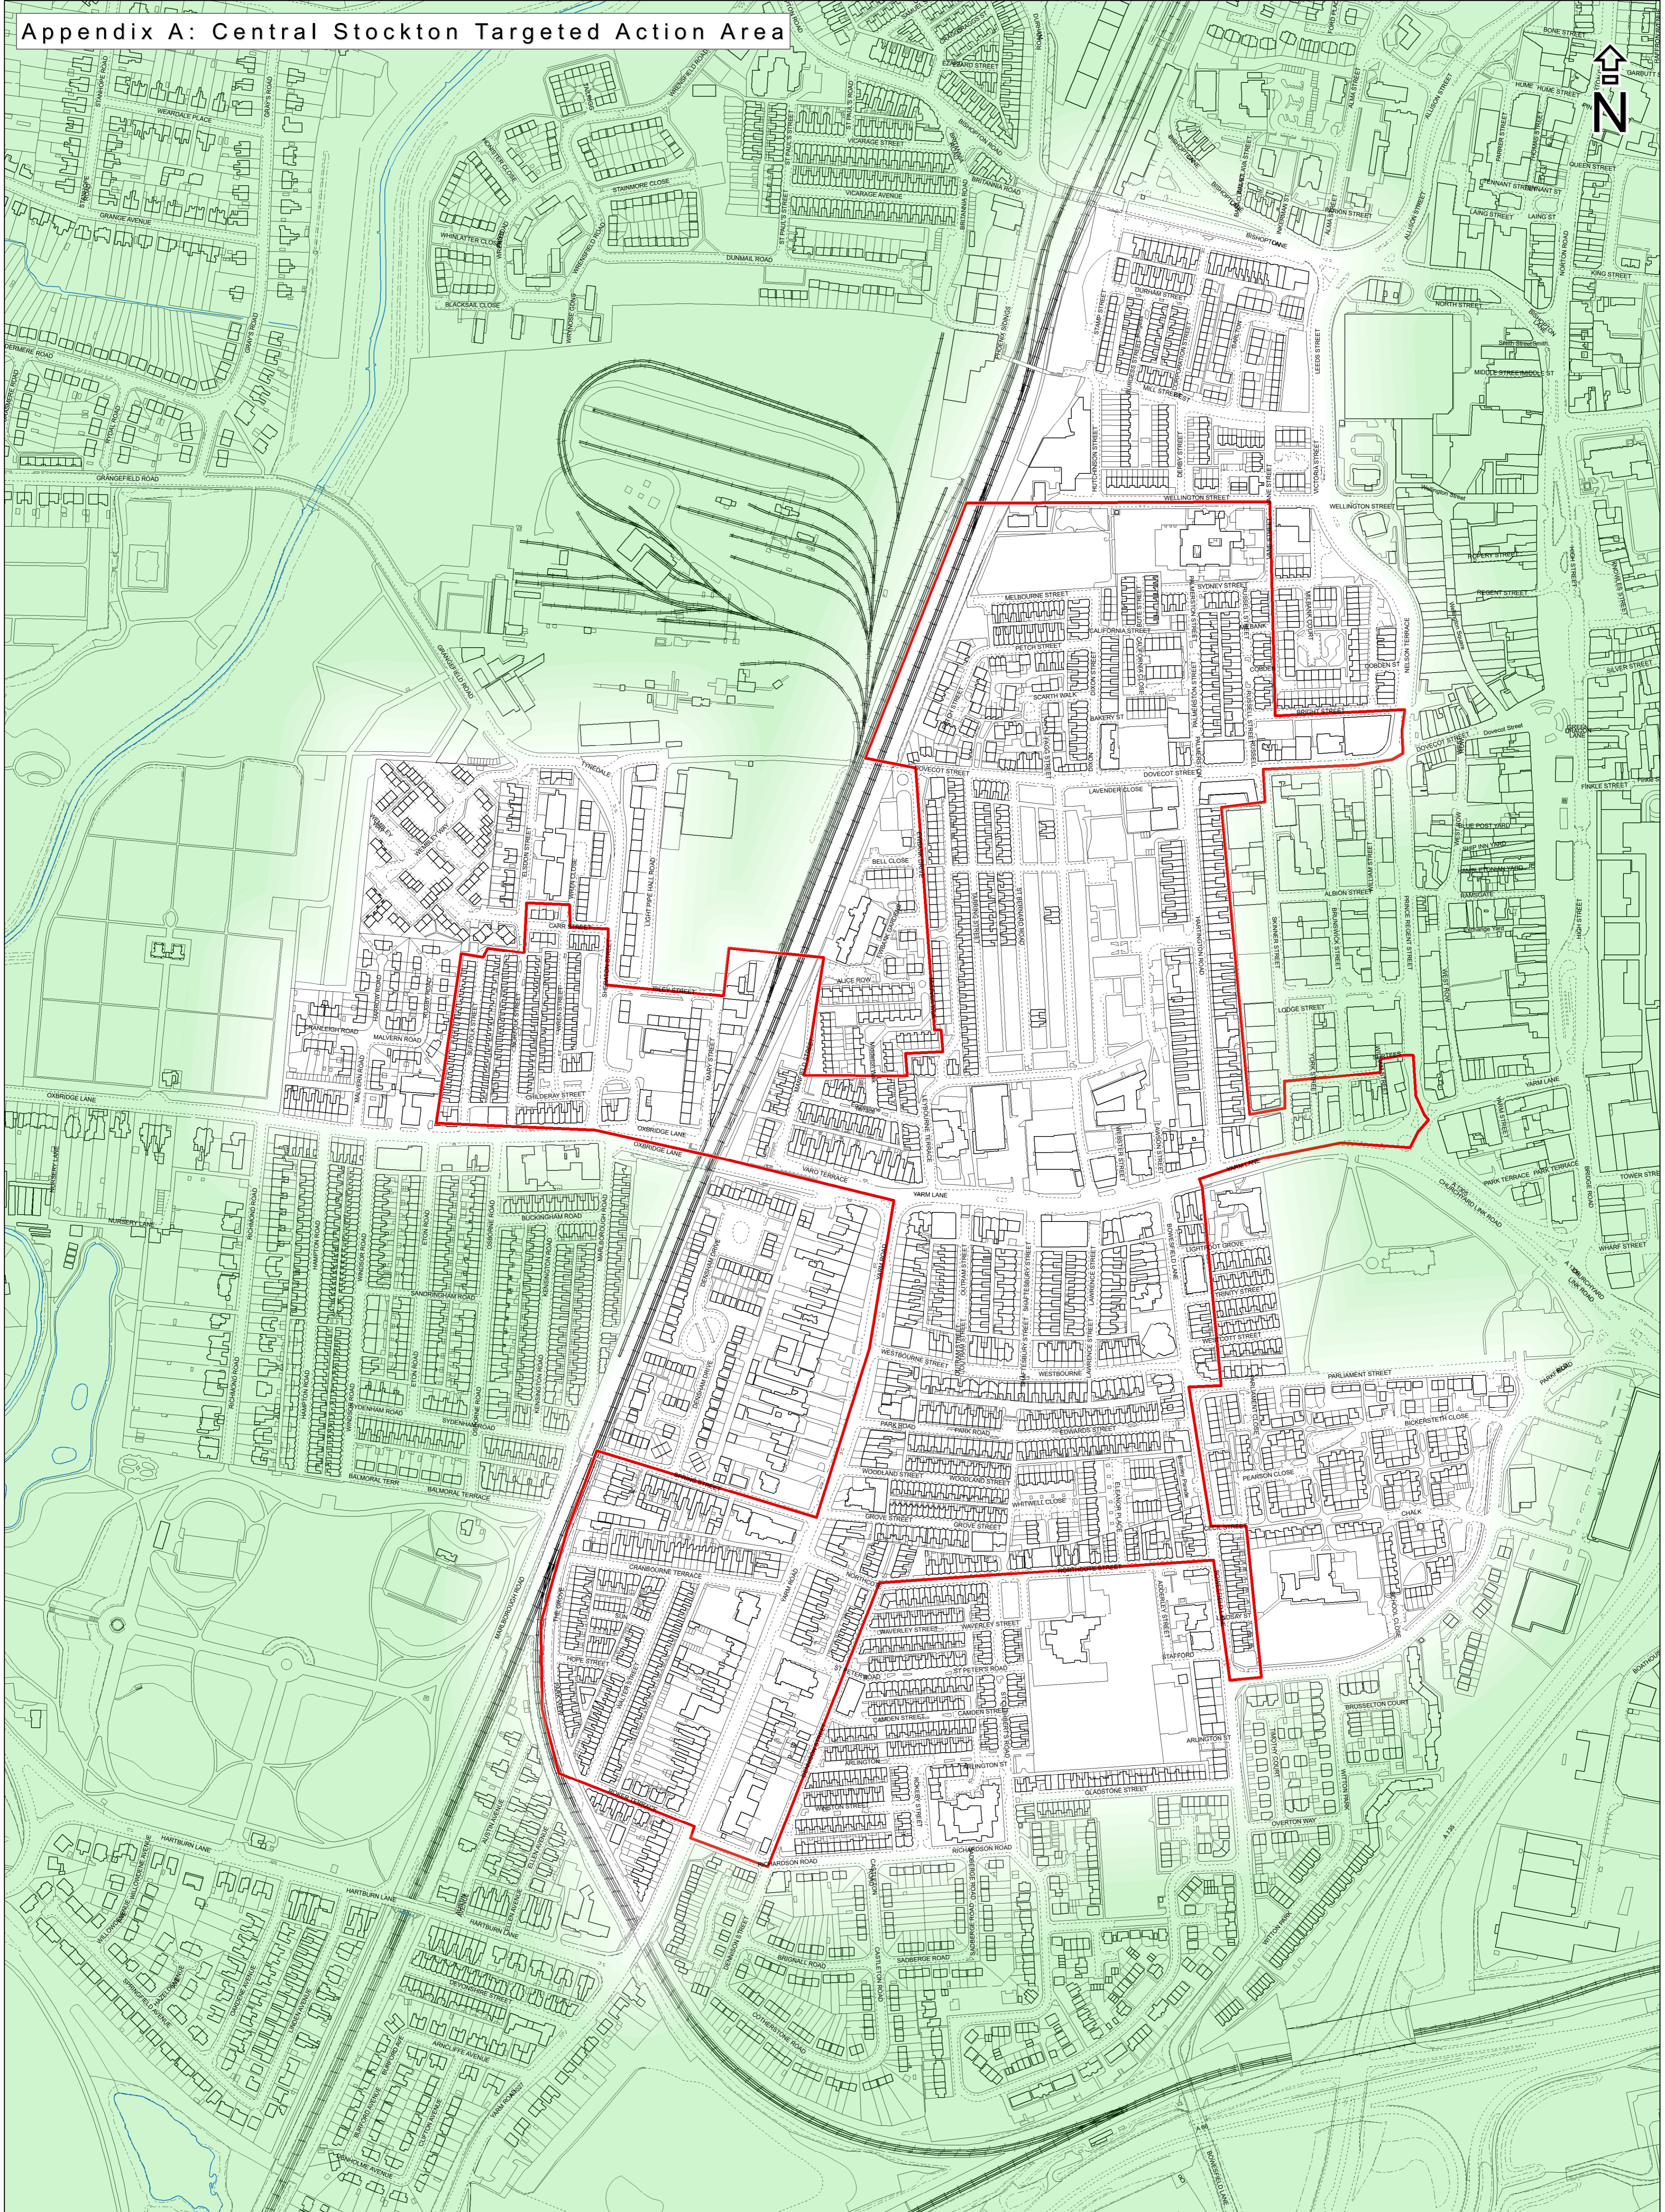

Appendix A: Central Stockton Targeted Action Area

Stockton on Tees Borough Council
 Municipal Buildings
 Church Road
 Stockton-on-Tees
 TS18 1LD (TS19 1UE satnav)
 Main switchboard 01642 393939
<http://www.stockton.gov.uk>

© Crown Copyright and database right 2018
 Ordnance Survey 100023297
 Date: September 2018
 Scale: 1:2,500

Legend

- Proposed Designated Area
- Targeted Action Area