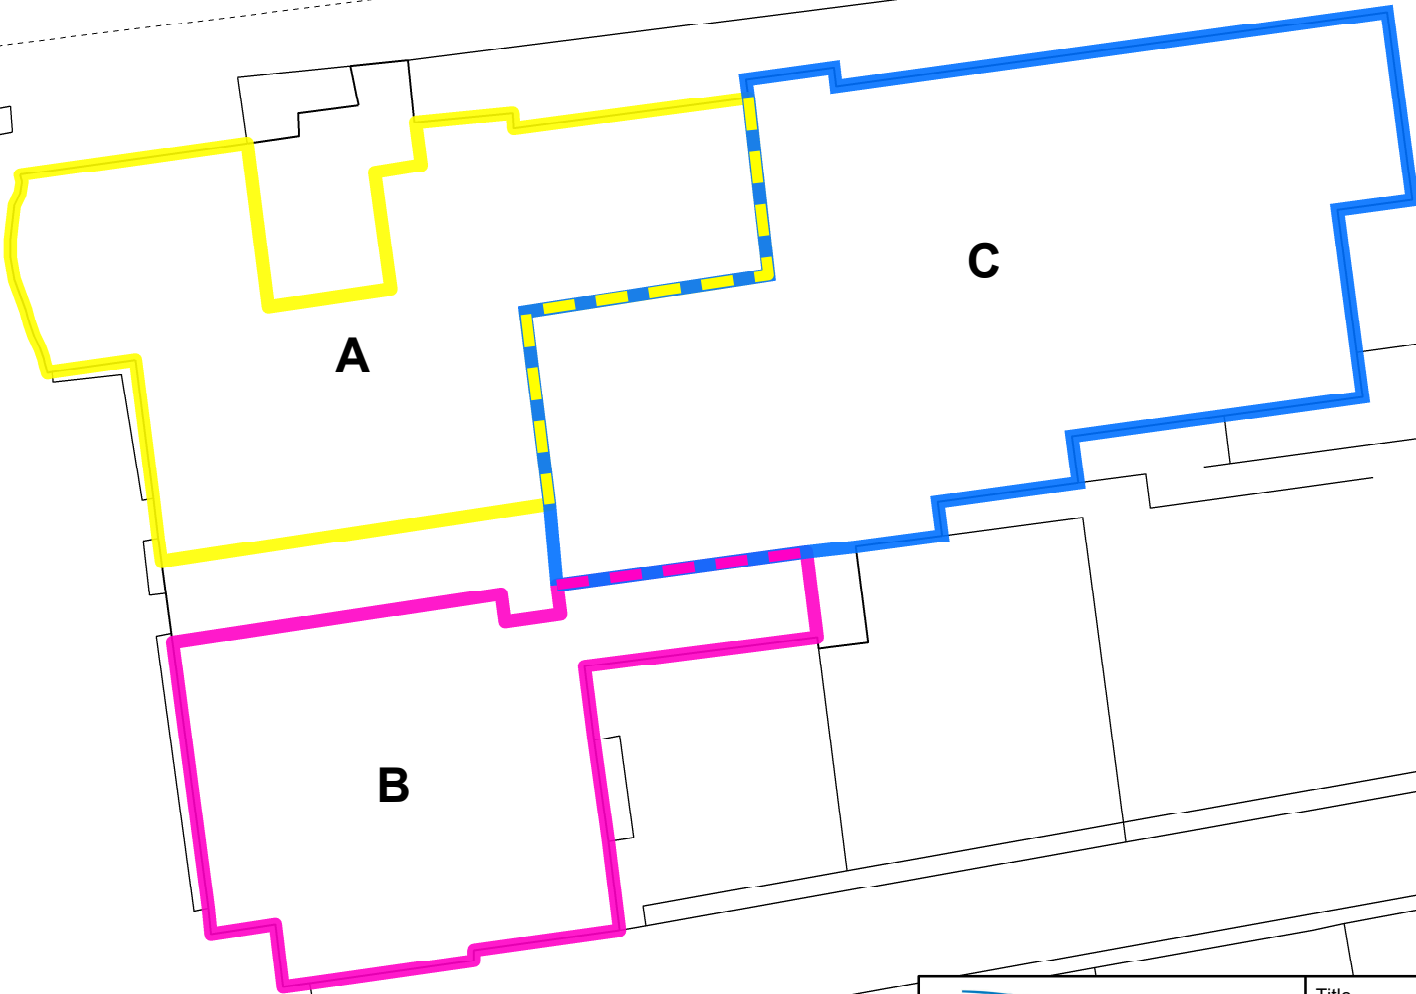

BATH LANE

CEDAR STREET

BATH LANE

A

B

C

Stockton-on-Tees
BOROUGH COUNCIL

© Crown Copyright and database right 2017
Ordnance Survey 100023297

Title

Elm House Ground Floor Occupation Plan

Date:

October 2017

Scale:

1:400