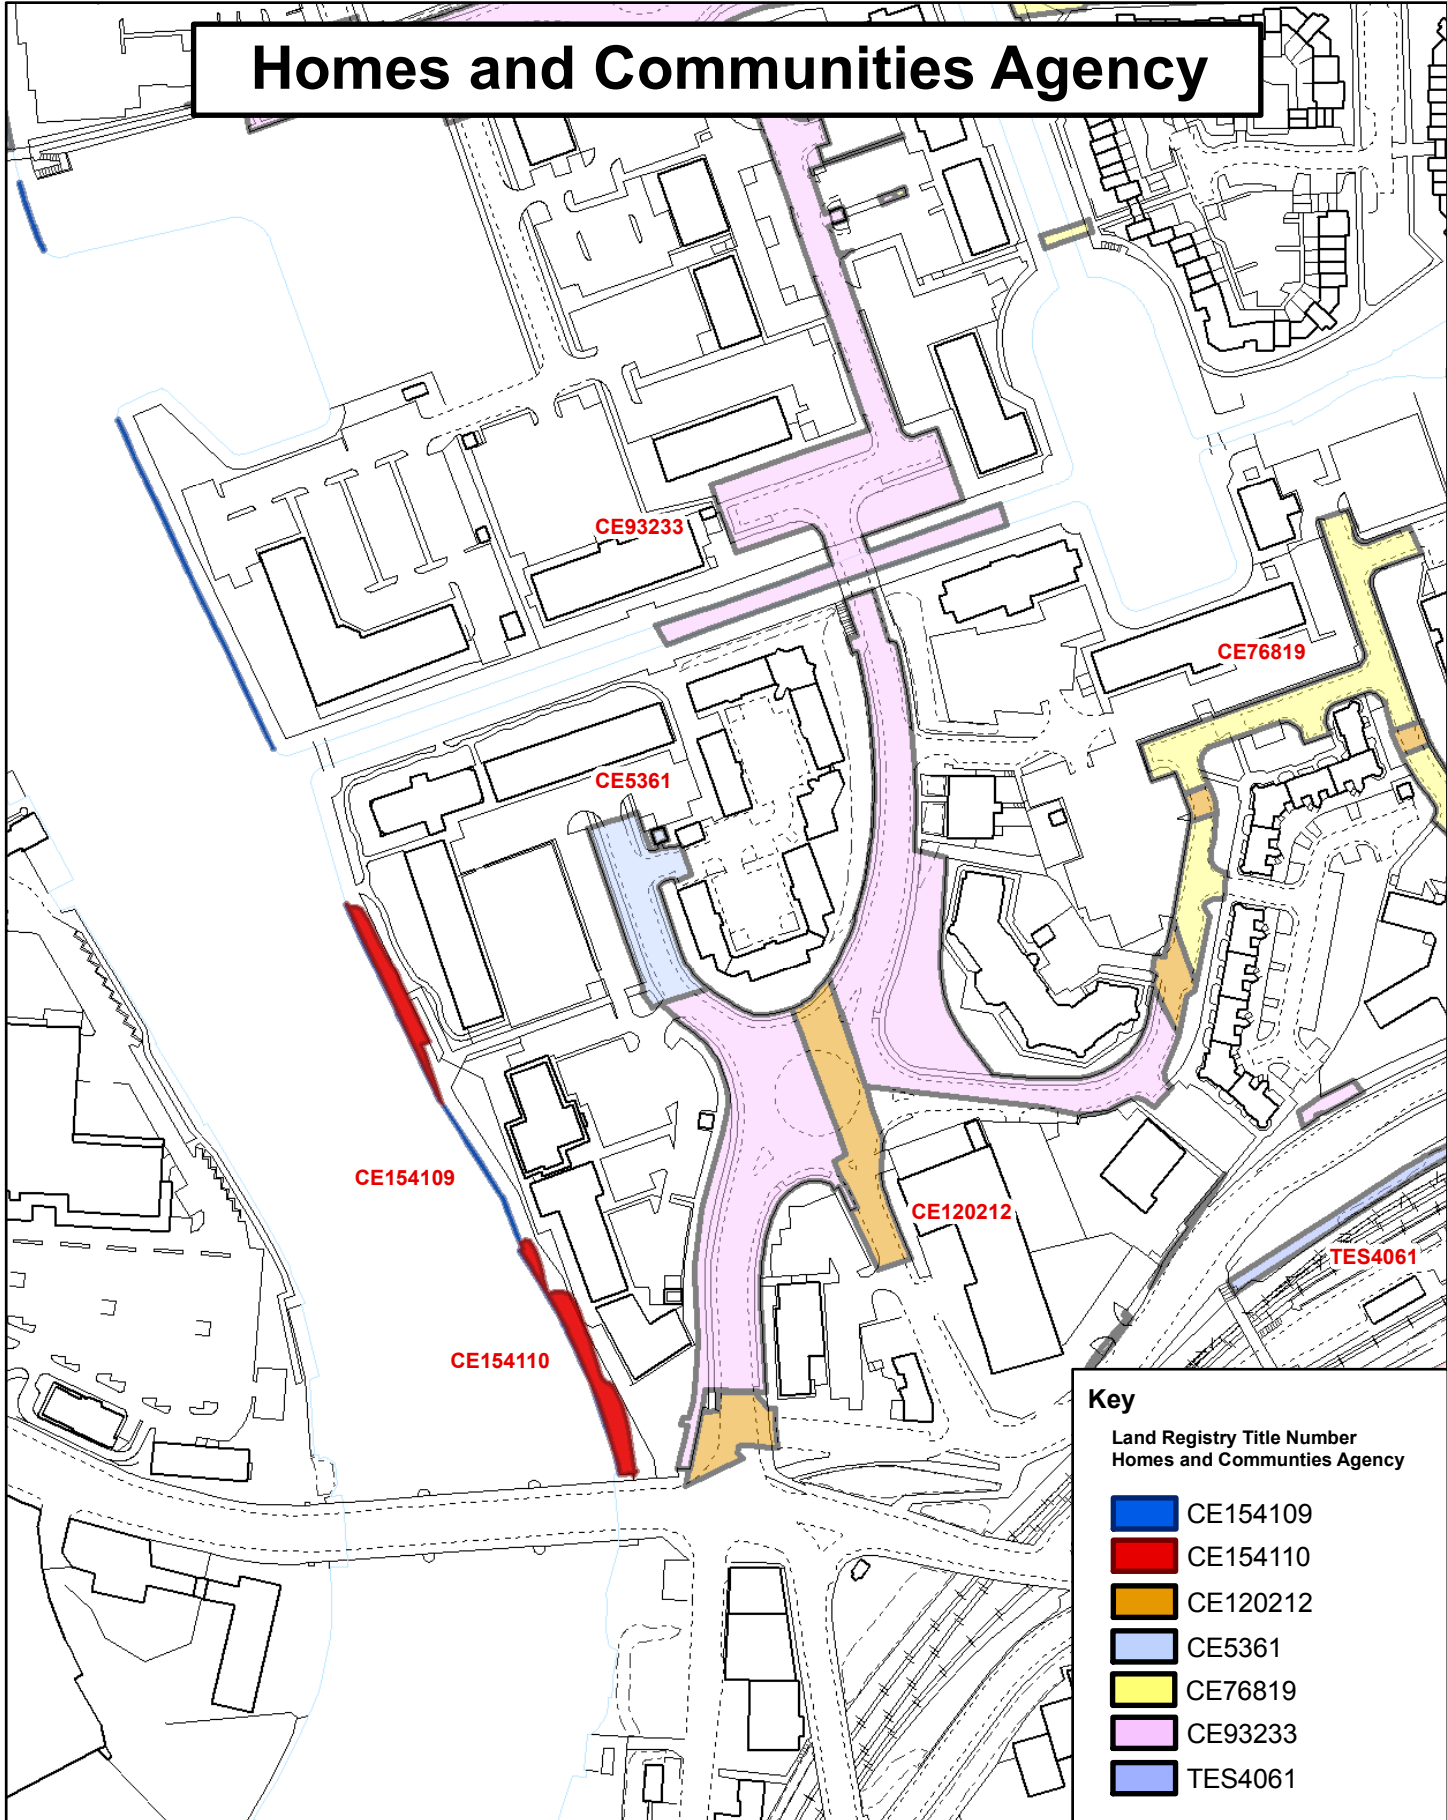

Homes and Communities Agency

Key	
Land Registry Title Number Homes and Communities Agency	
	CE154109
	CE154110
	CE120212
	CE5361
	CE76819
	CE93233
	TES4061

Stockton-on-Tees
BOROUGH COUNCIL

© Crown Copyright and database right 2012
Ordnance Survey 100023297