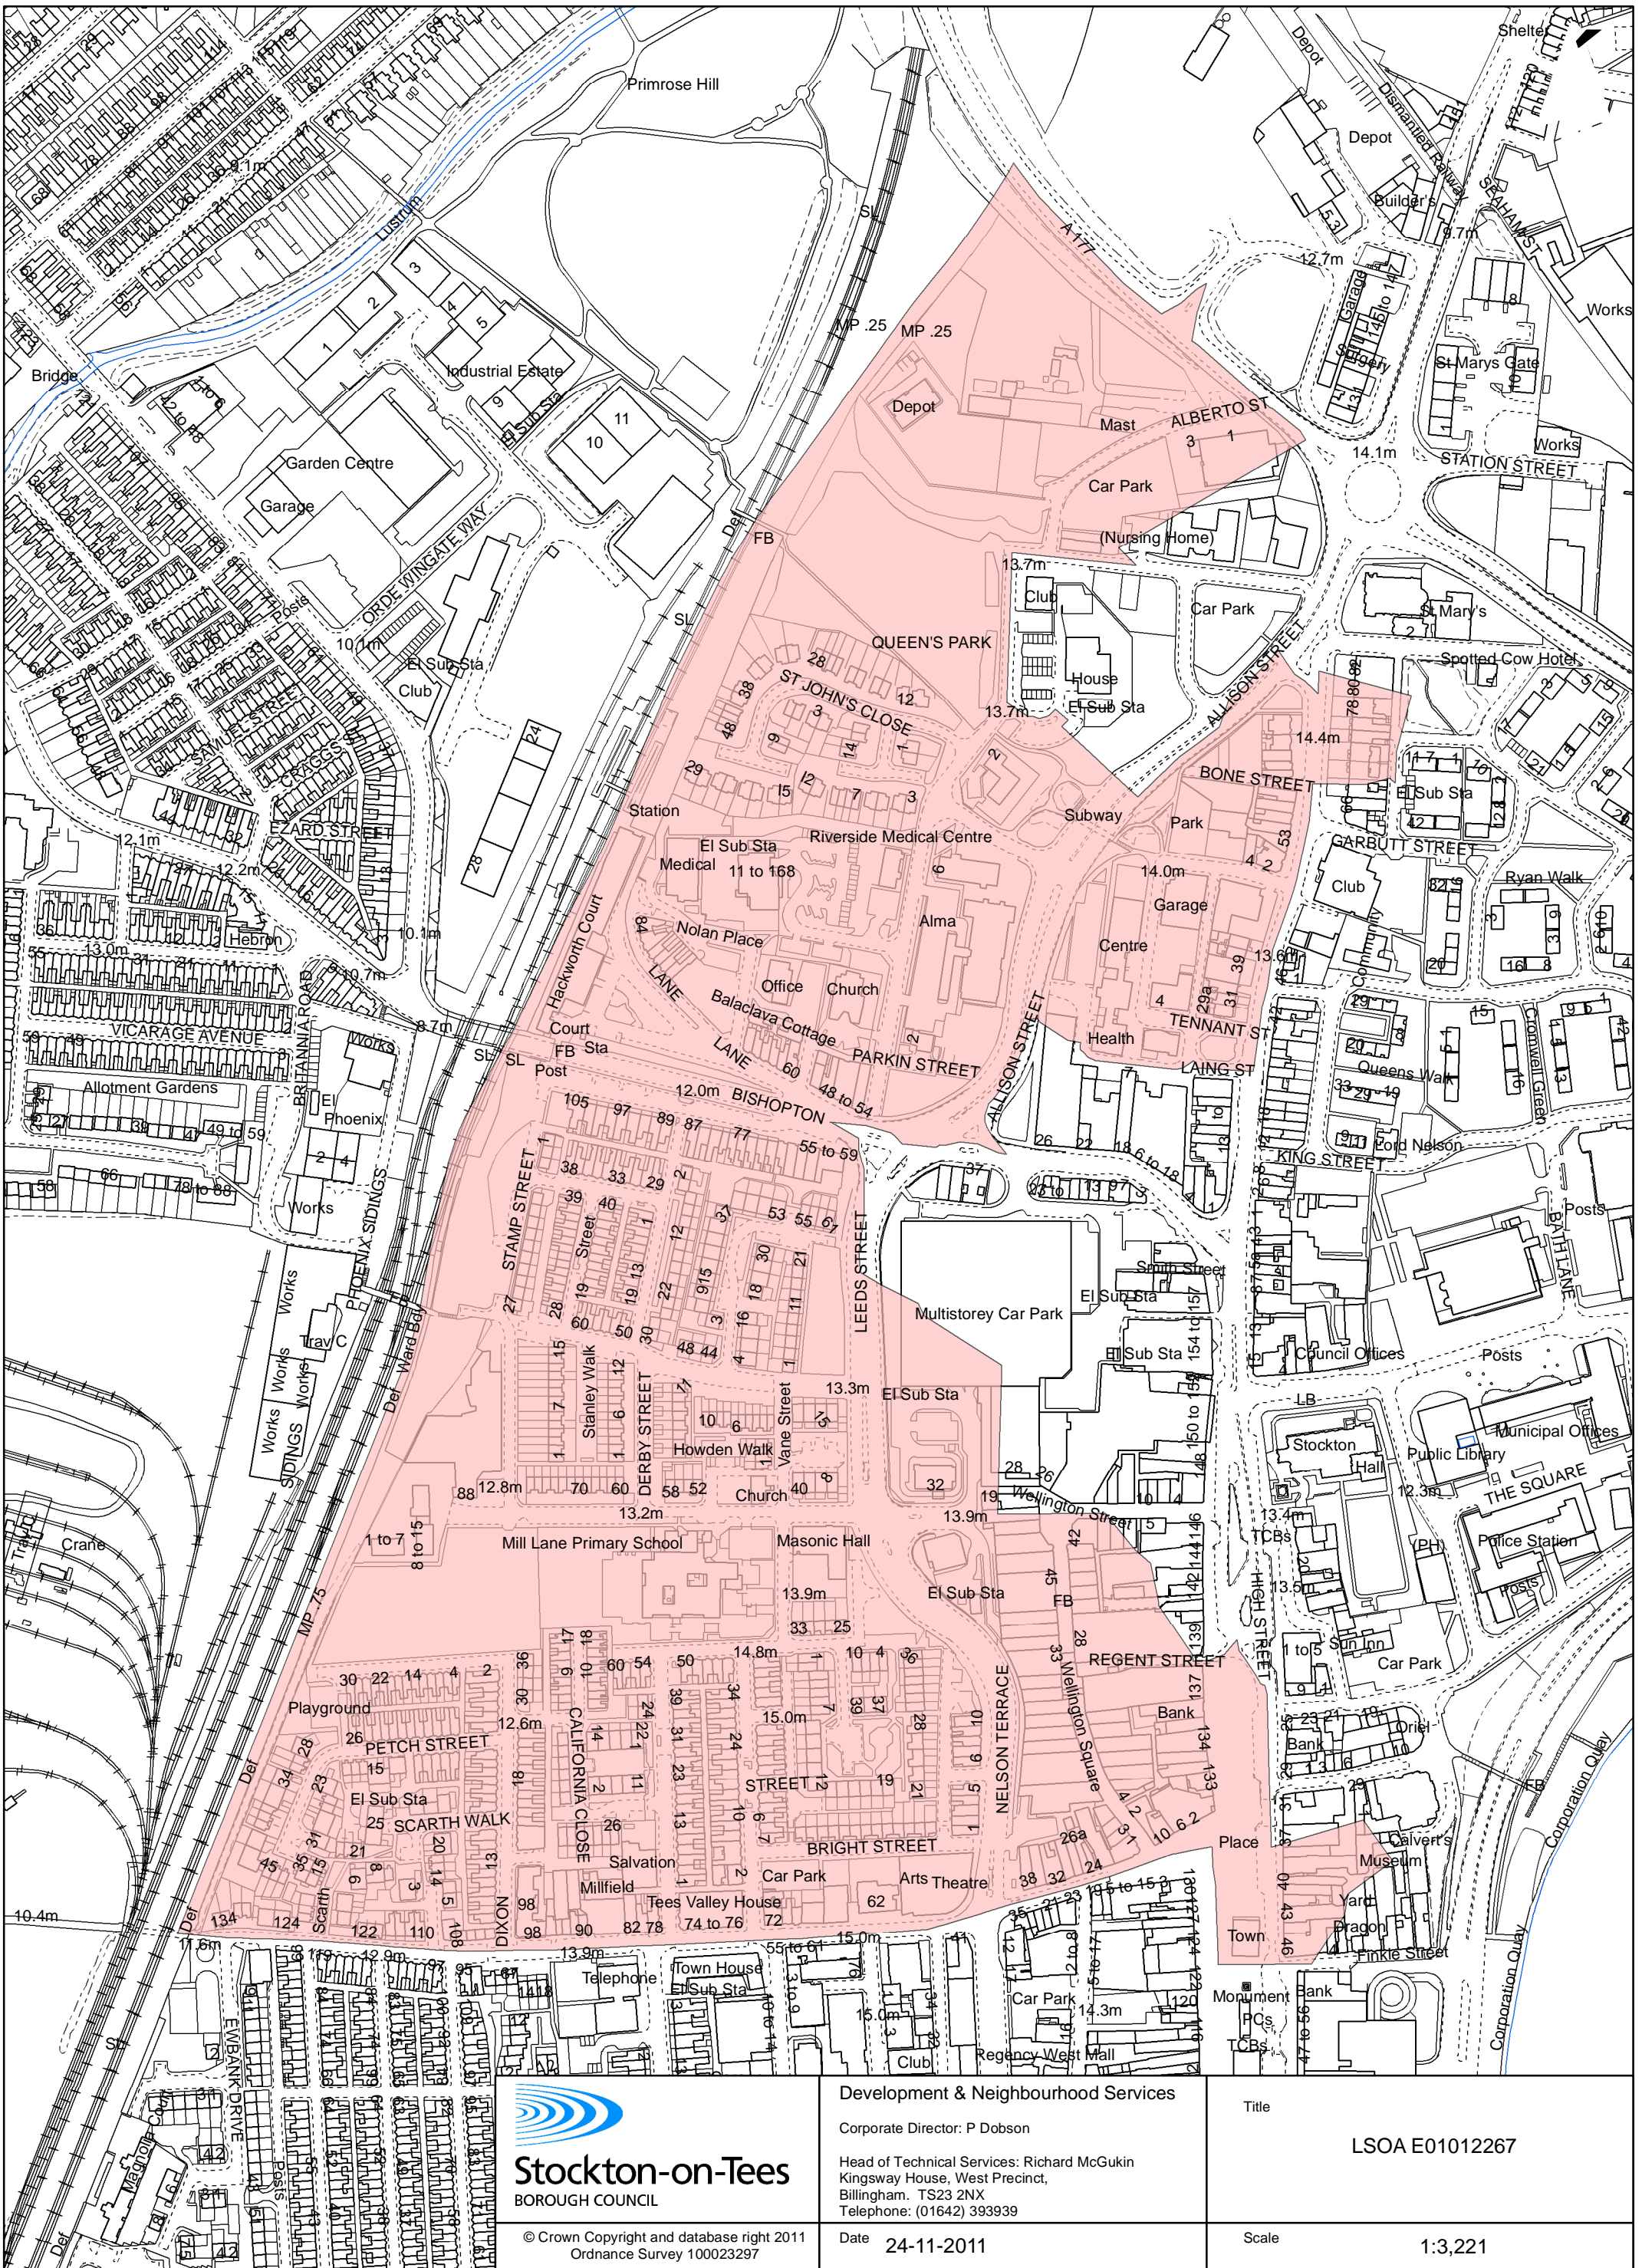

Date 18-01-2012

Title
LSOA E01012254

Scale
1:3,282

Stockton-on-Tees
 BOROUGH COUNCIL

© Crown Copyright and database right 2011
 Ordnance Survey 100023297

Development & Neighbourhood Services

Corporate Director: P Dobson
 Head of Technical Services: Richard McGukin
 Kingsway House, West Precinct,
 Billingham, TS23 2NX
 Telephone: (01642) 393939