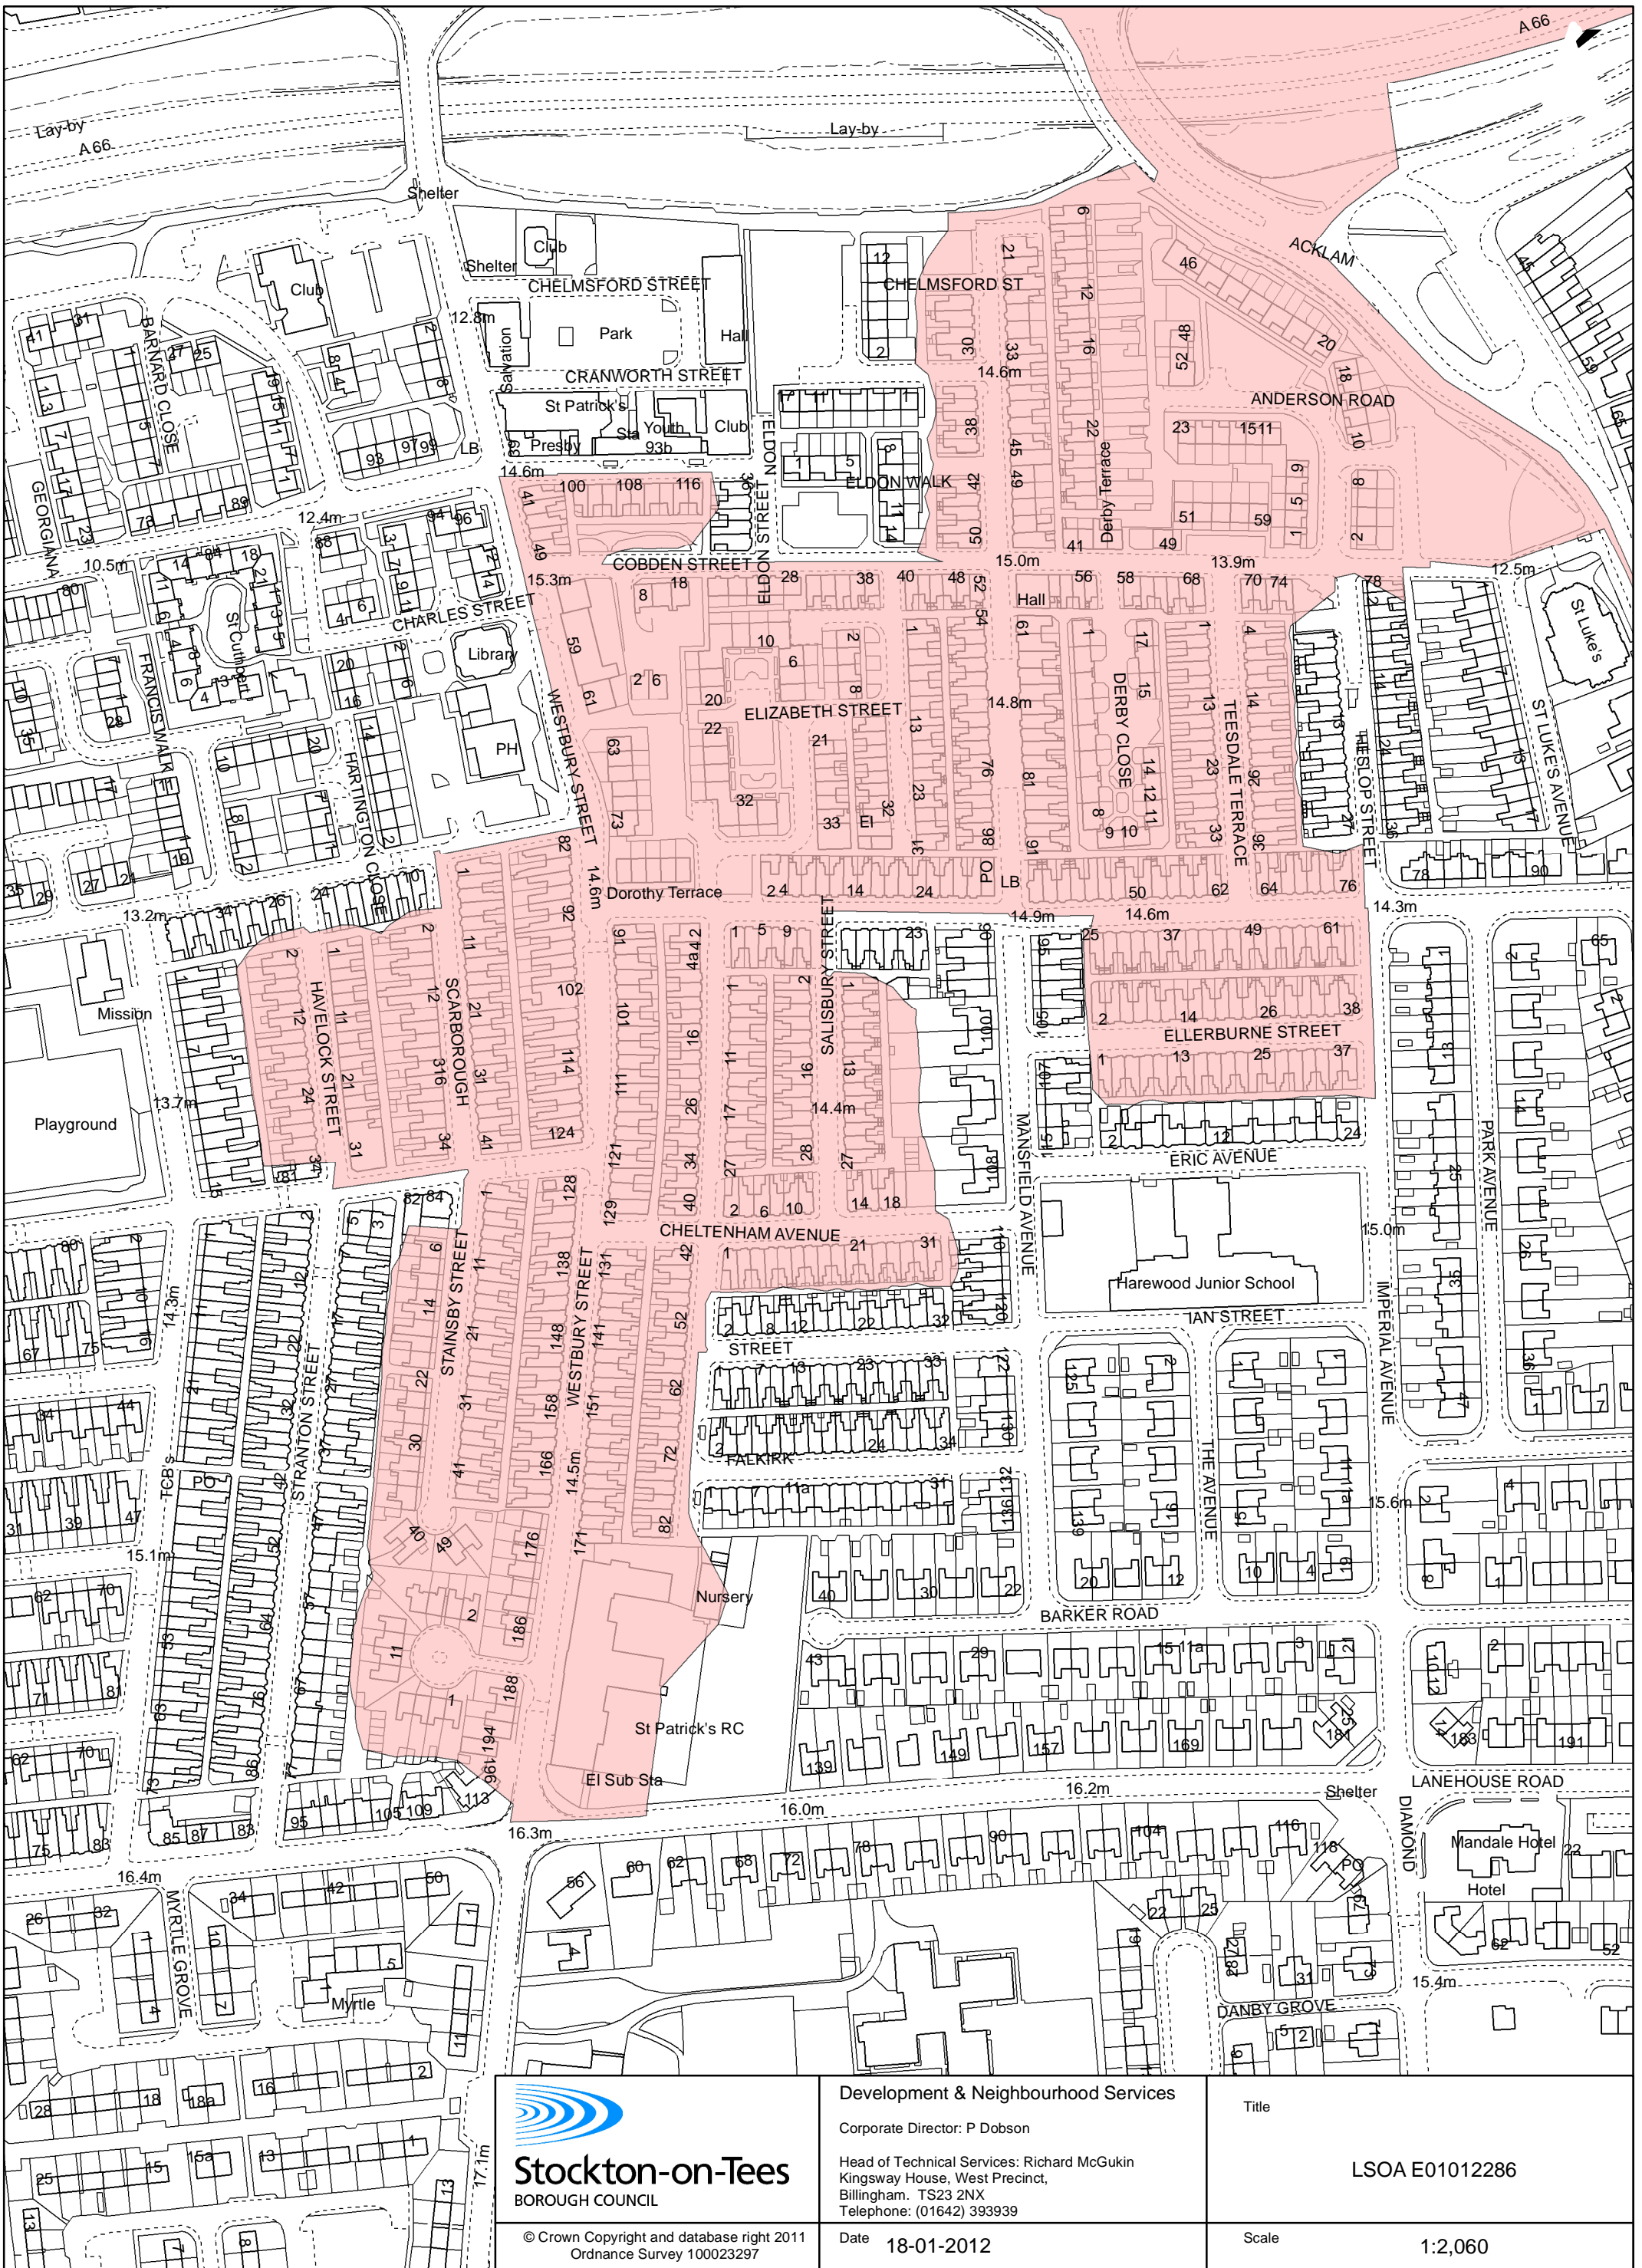

Stockton-on-Tees BOROUGH COUNCIL © Crown Copyright and database right 2011 Ordnance Survey 100023297	Development & Neighbourhood Services Corporate Director: P Dobson Head of Technical Services: Richard McGukin Kingsway House, West Precinct, Billingham, TS23 2NX Telephone: (01642) 393939	Title LSOA E01012286
	Date 18-01-2012	Scale 1:2,060