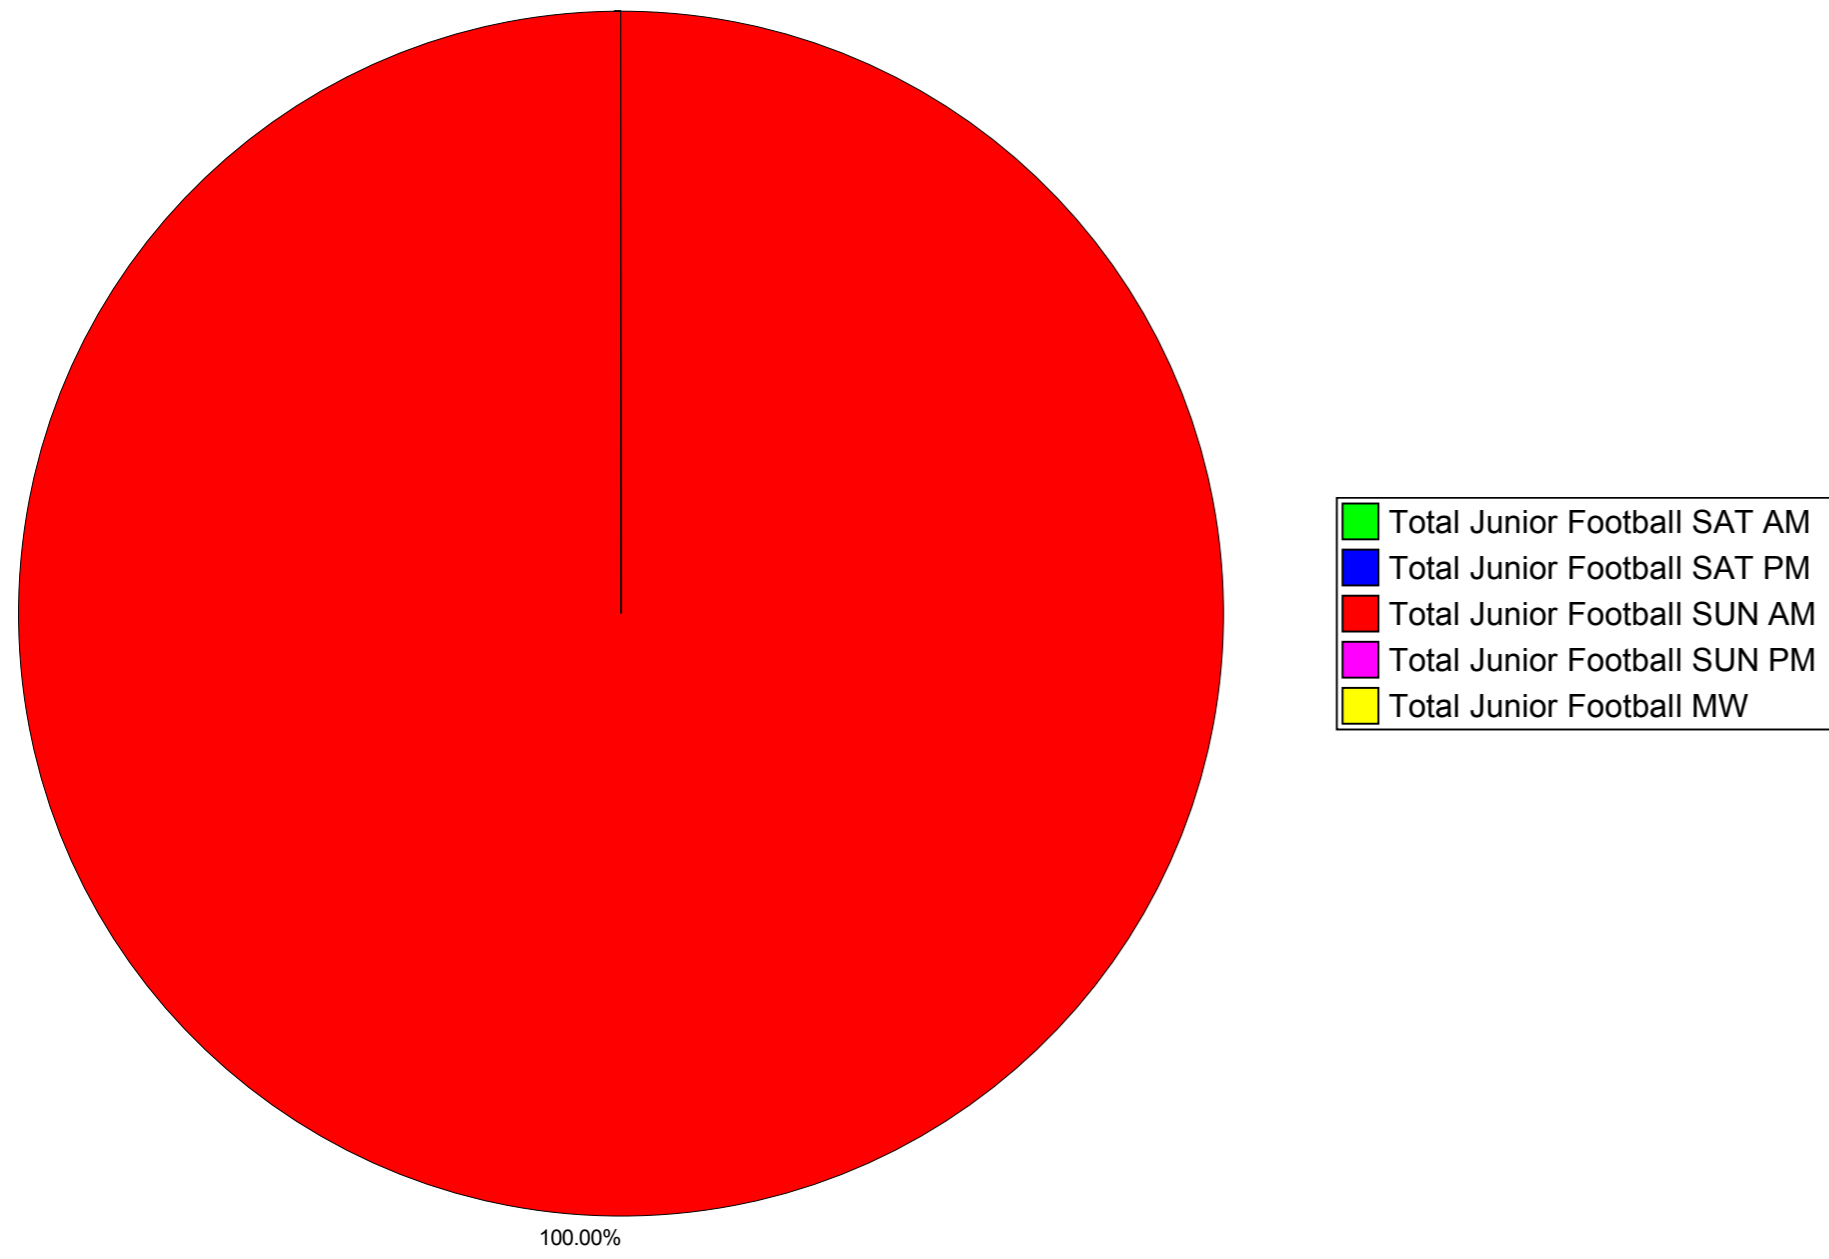

Temporal Demand for Junior Football Pitches in Sub Area

Temporal Demand for Adult Football Pitches in Sub Area

Overall Net Surplus/Deficit of Football Pitches in Sub Area

Sub Area South East