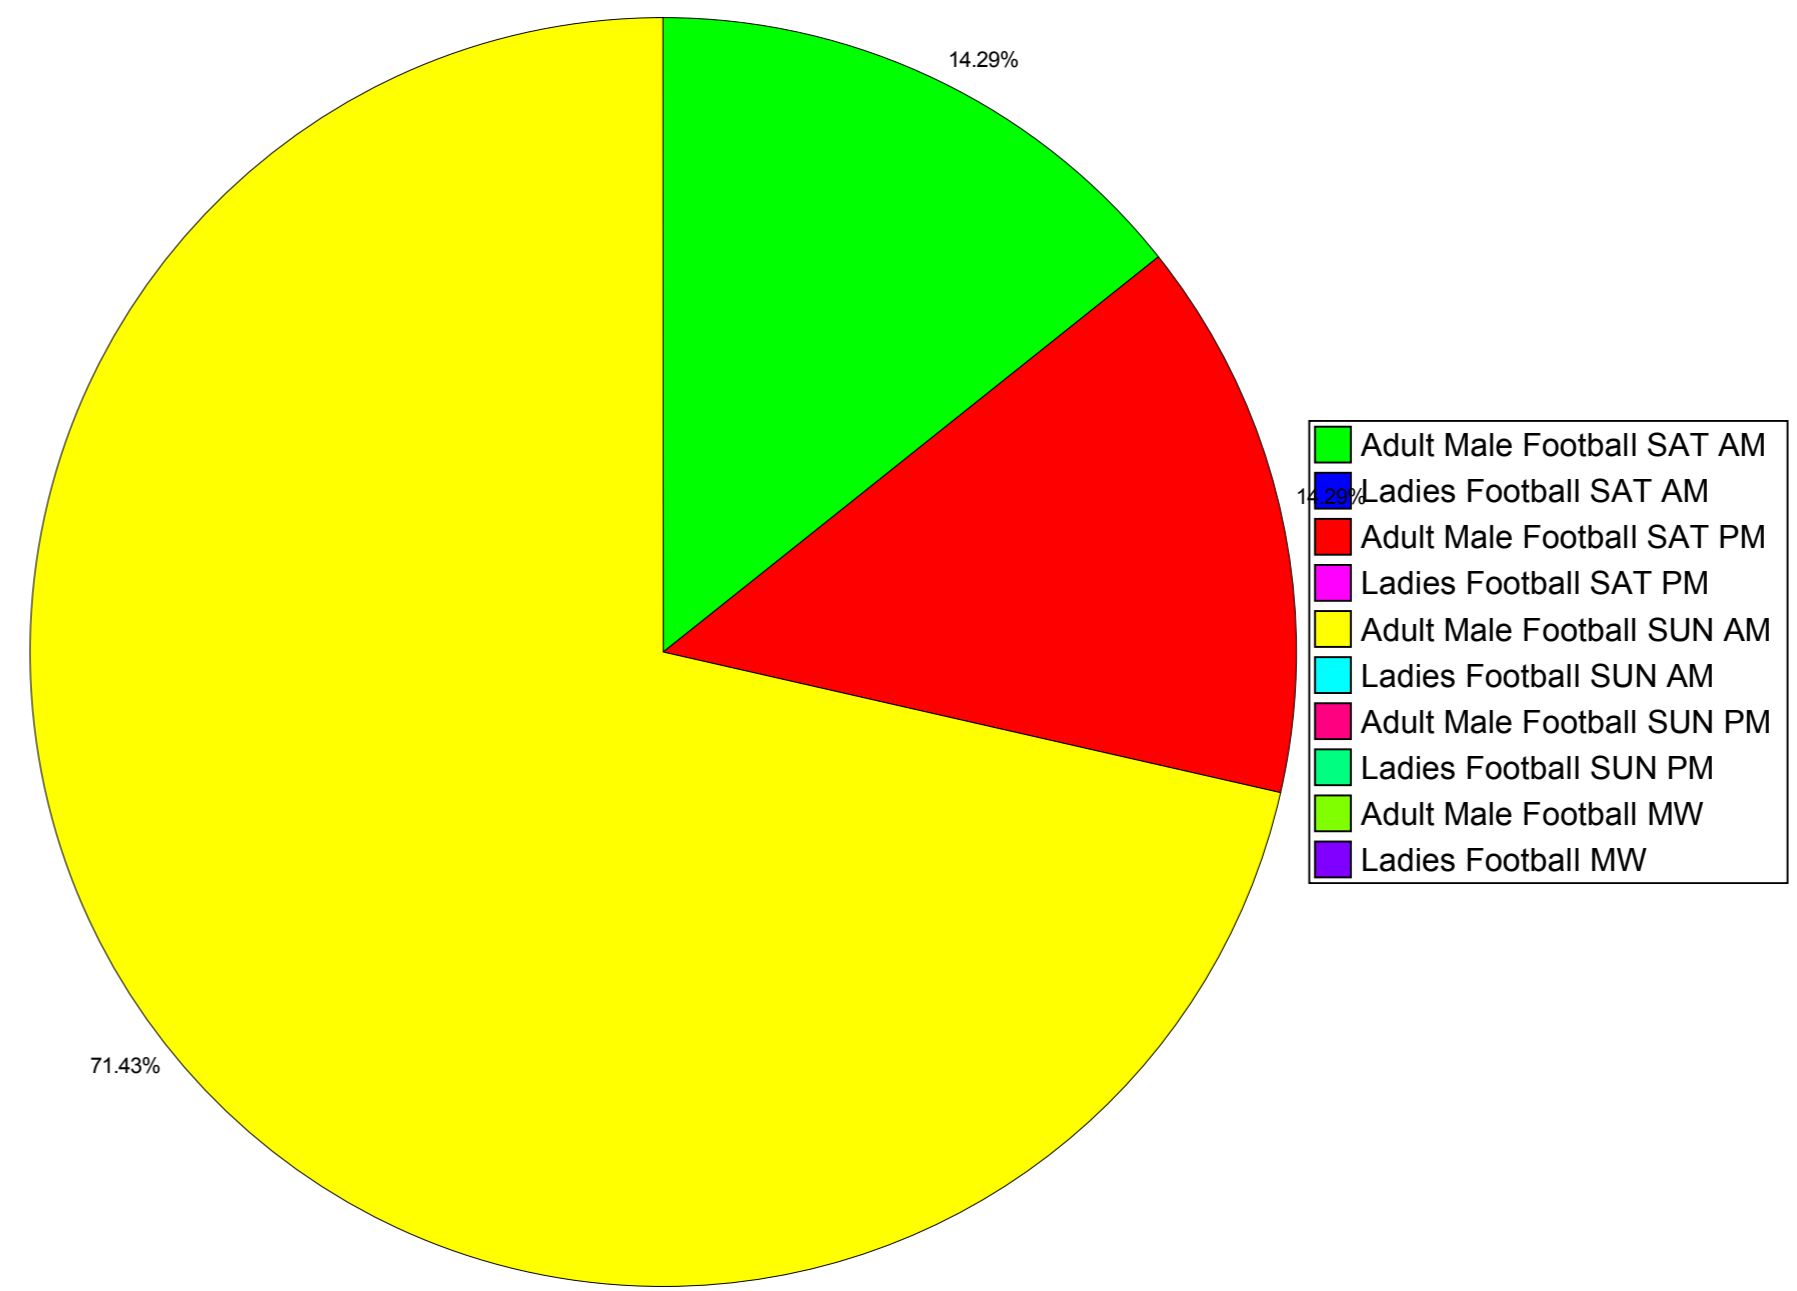

Temporal Demand for Junior Football Pitches in Sub Area

Temporal Demand for Adult Football Pitches in Sub Area

Overall Net Surplus/Deficit of Football Pitches in Sub Area

Sub Area South East