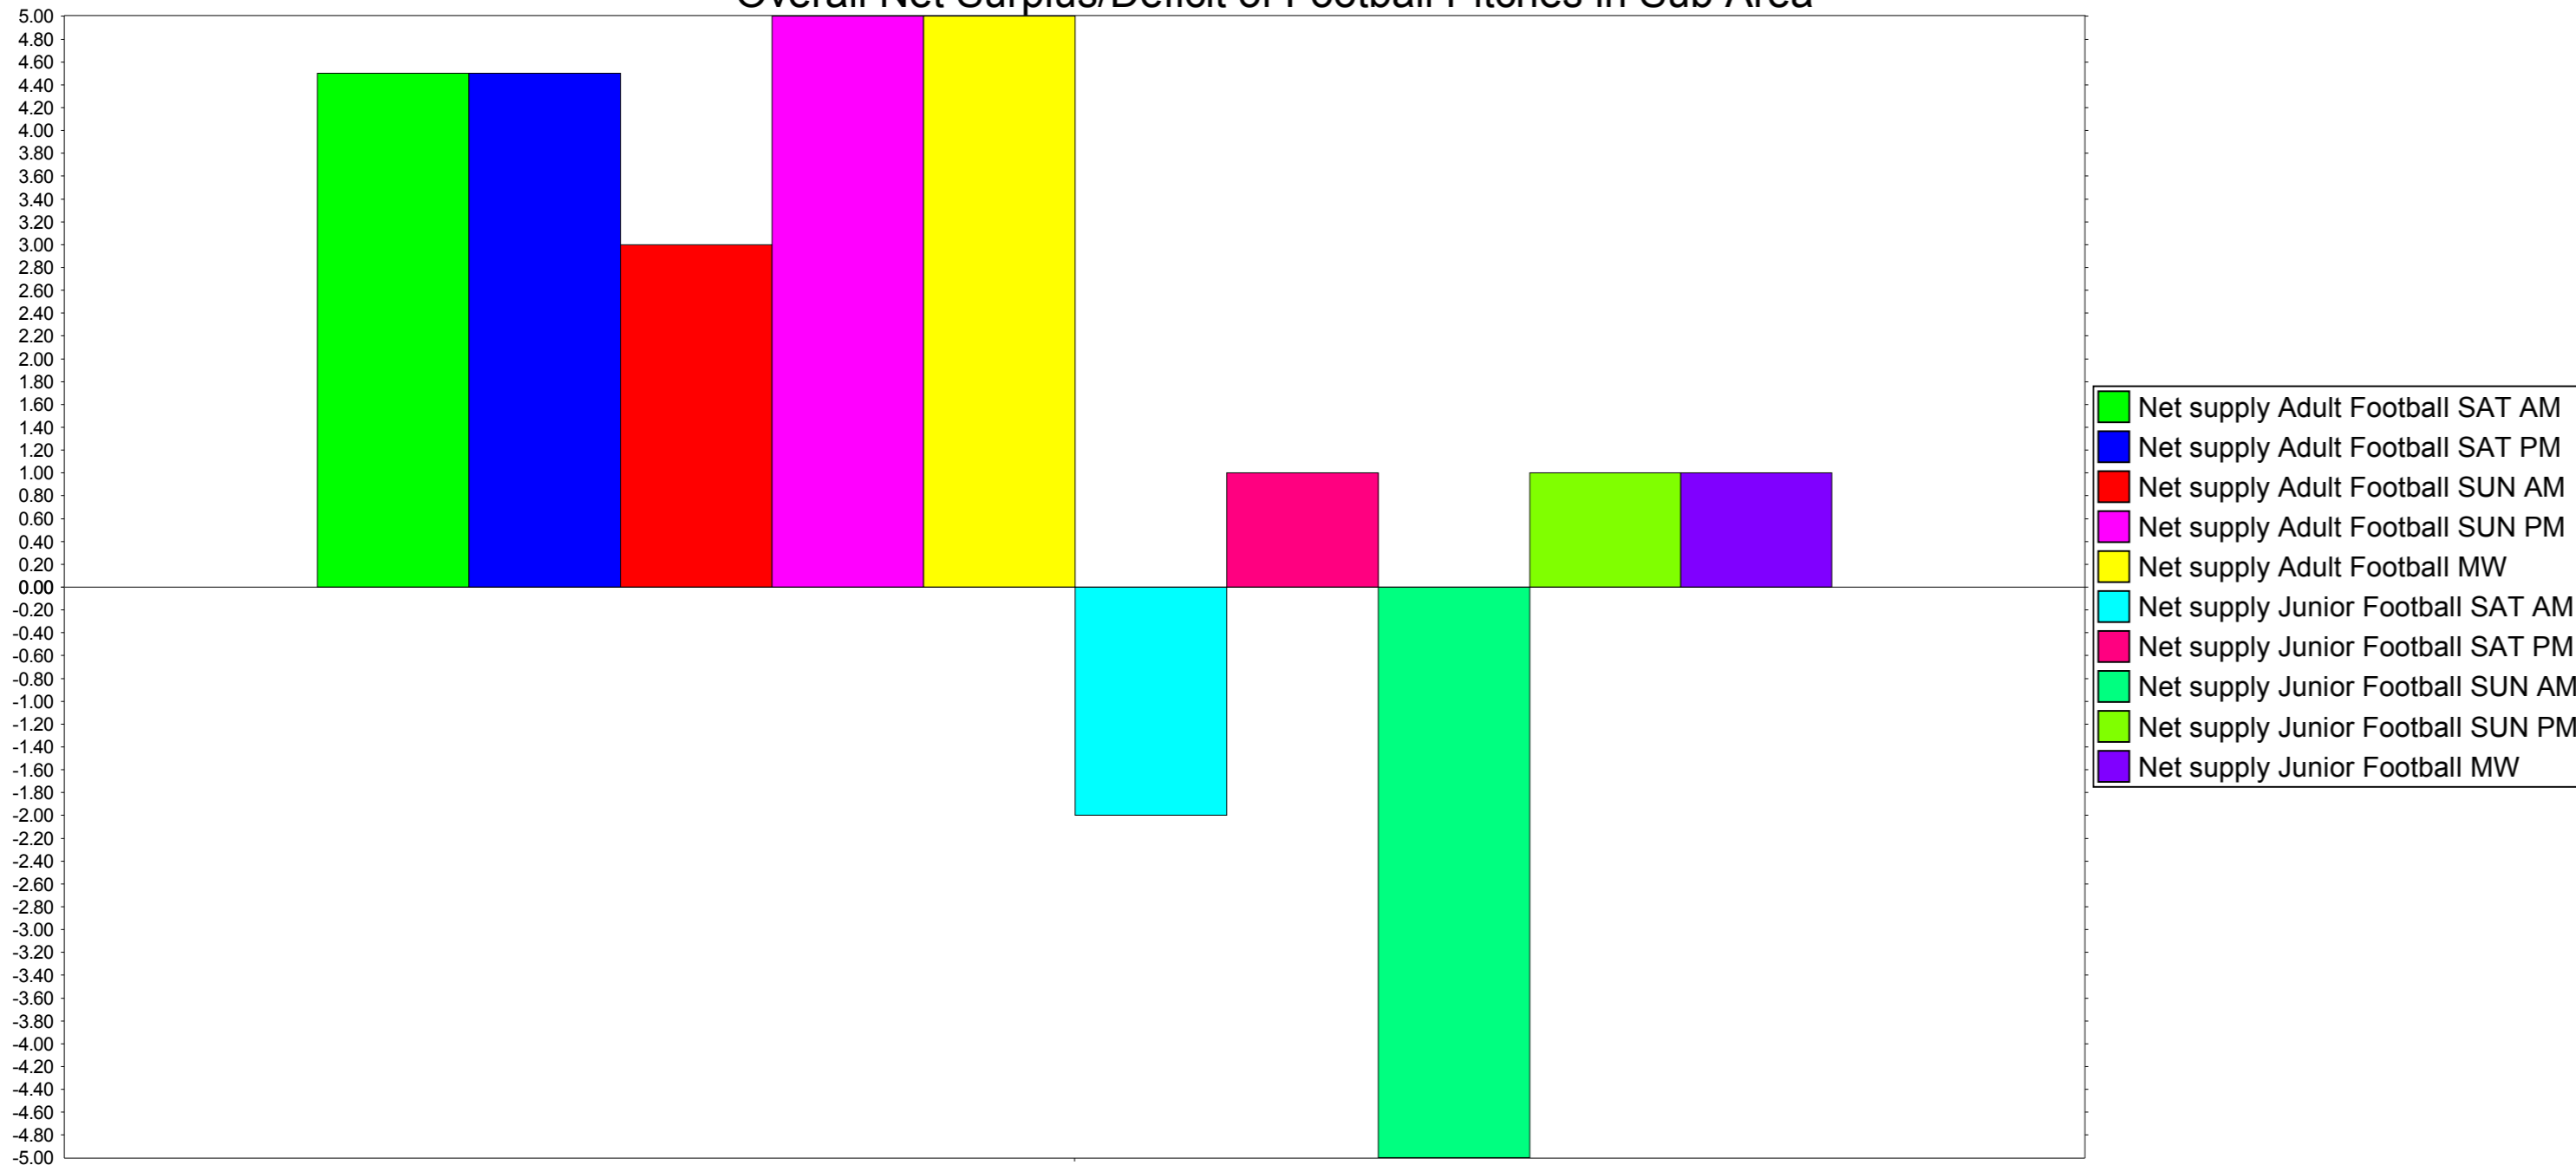

Temporal Demand for Junior Football Pitches in Sub Area

Temporal Demand for Adult Football Pitches in Sub Area

Overall Net Surplus/Deficit of Football Pitches in Sub Area

**Sub Area
Eaglescliffe &
Yarm**