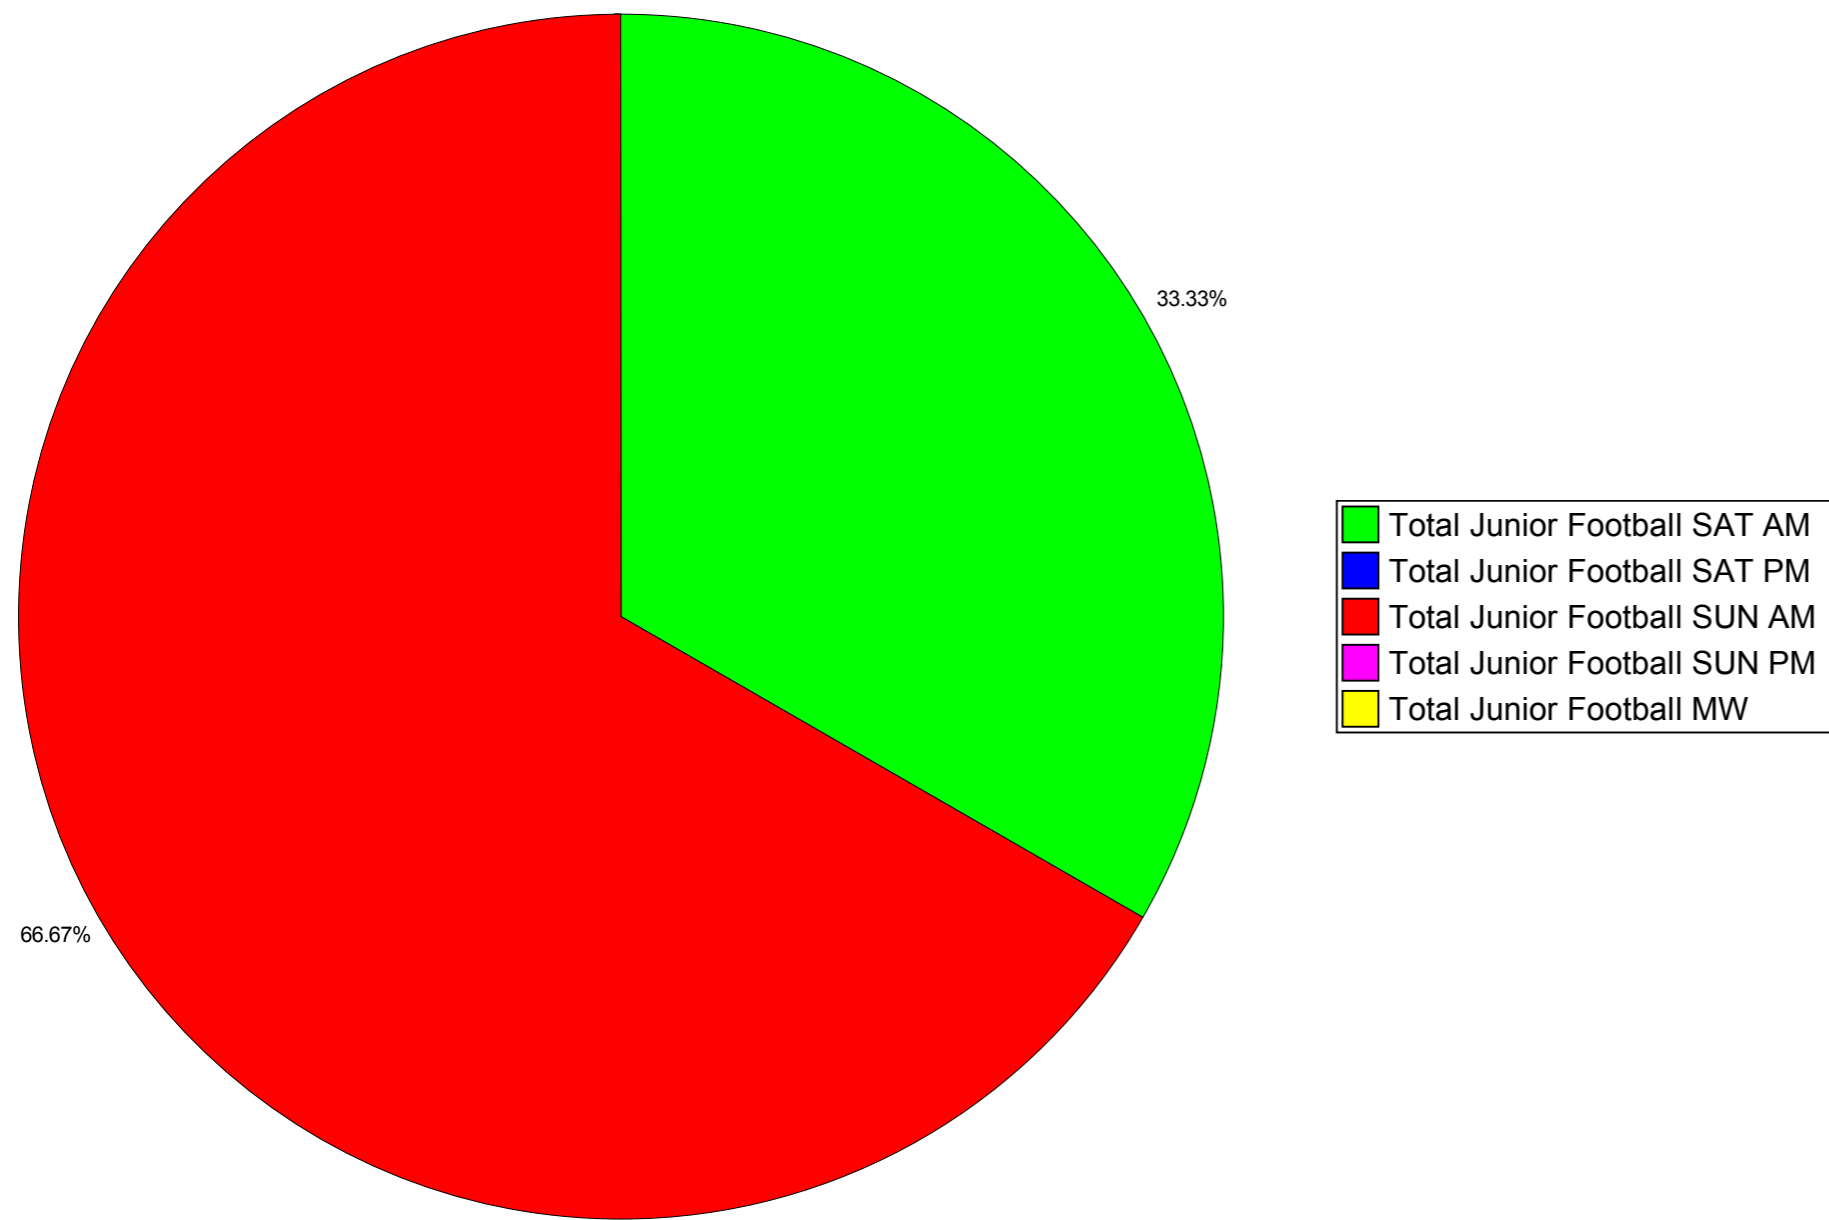

Temporal Demand for Junior Football Pitches in Sub Area

Temporal Demand for Adult Football Pitches in Sub Area

Overall Net Surplus/Deficit of Football Pitches in Sub Area

**Sub Area
Eaglescliffe &
Yarm**