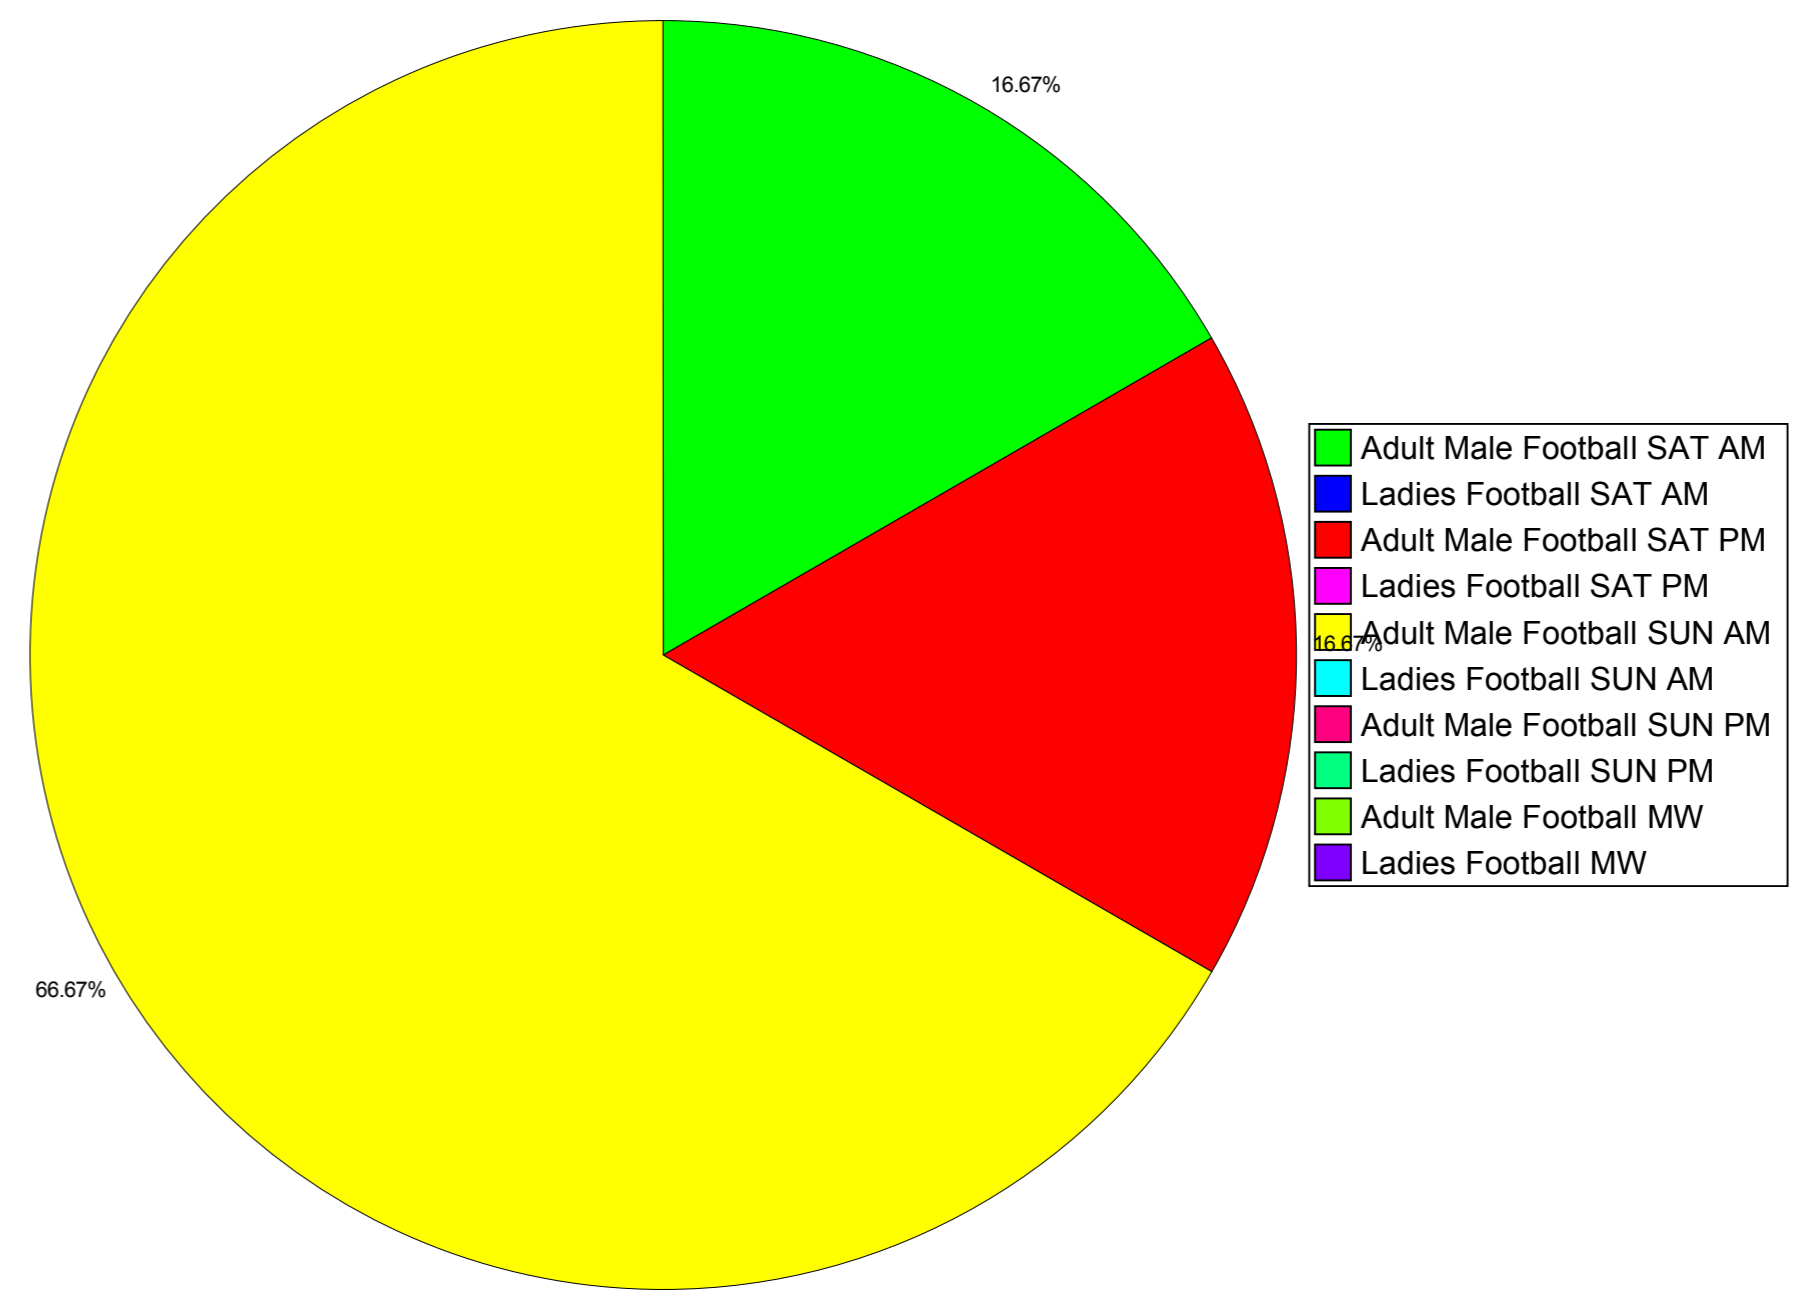

Temporal Demand for Junior Football Pitches in Sub Area

Temporal Demand for Adult Football Pitches in Sub Area

Overall Net Surplus/Deficit of Football Pitches in Sub Area

**Sub Area
Eaglescliffe &
Yarm**