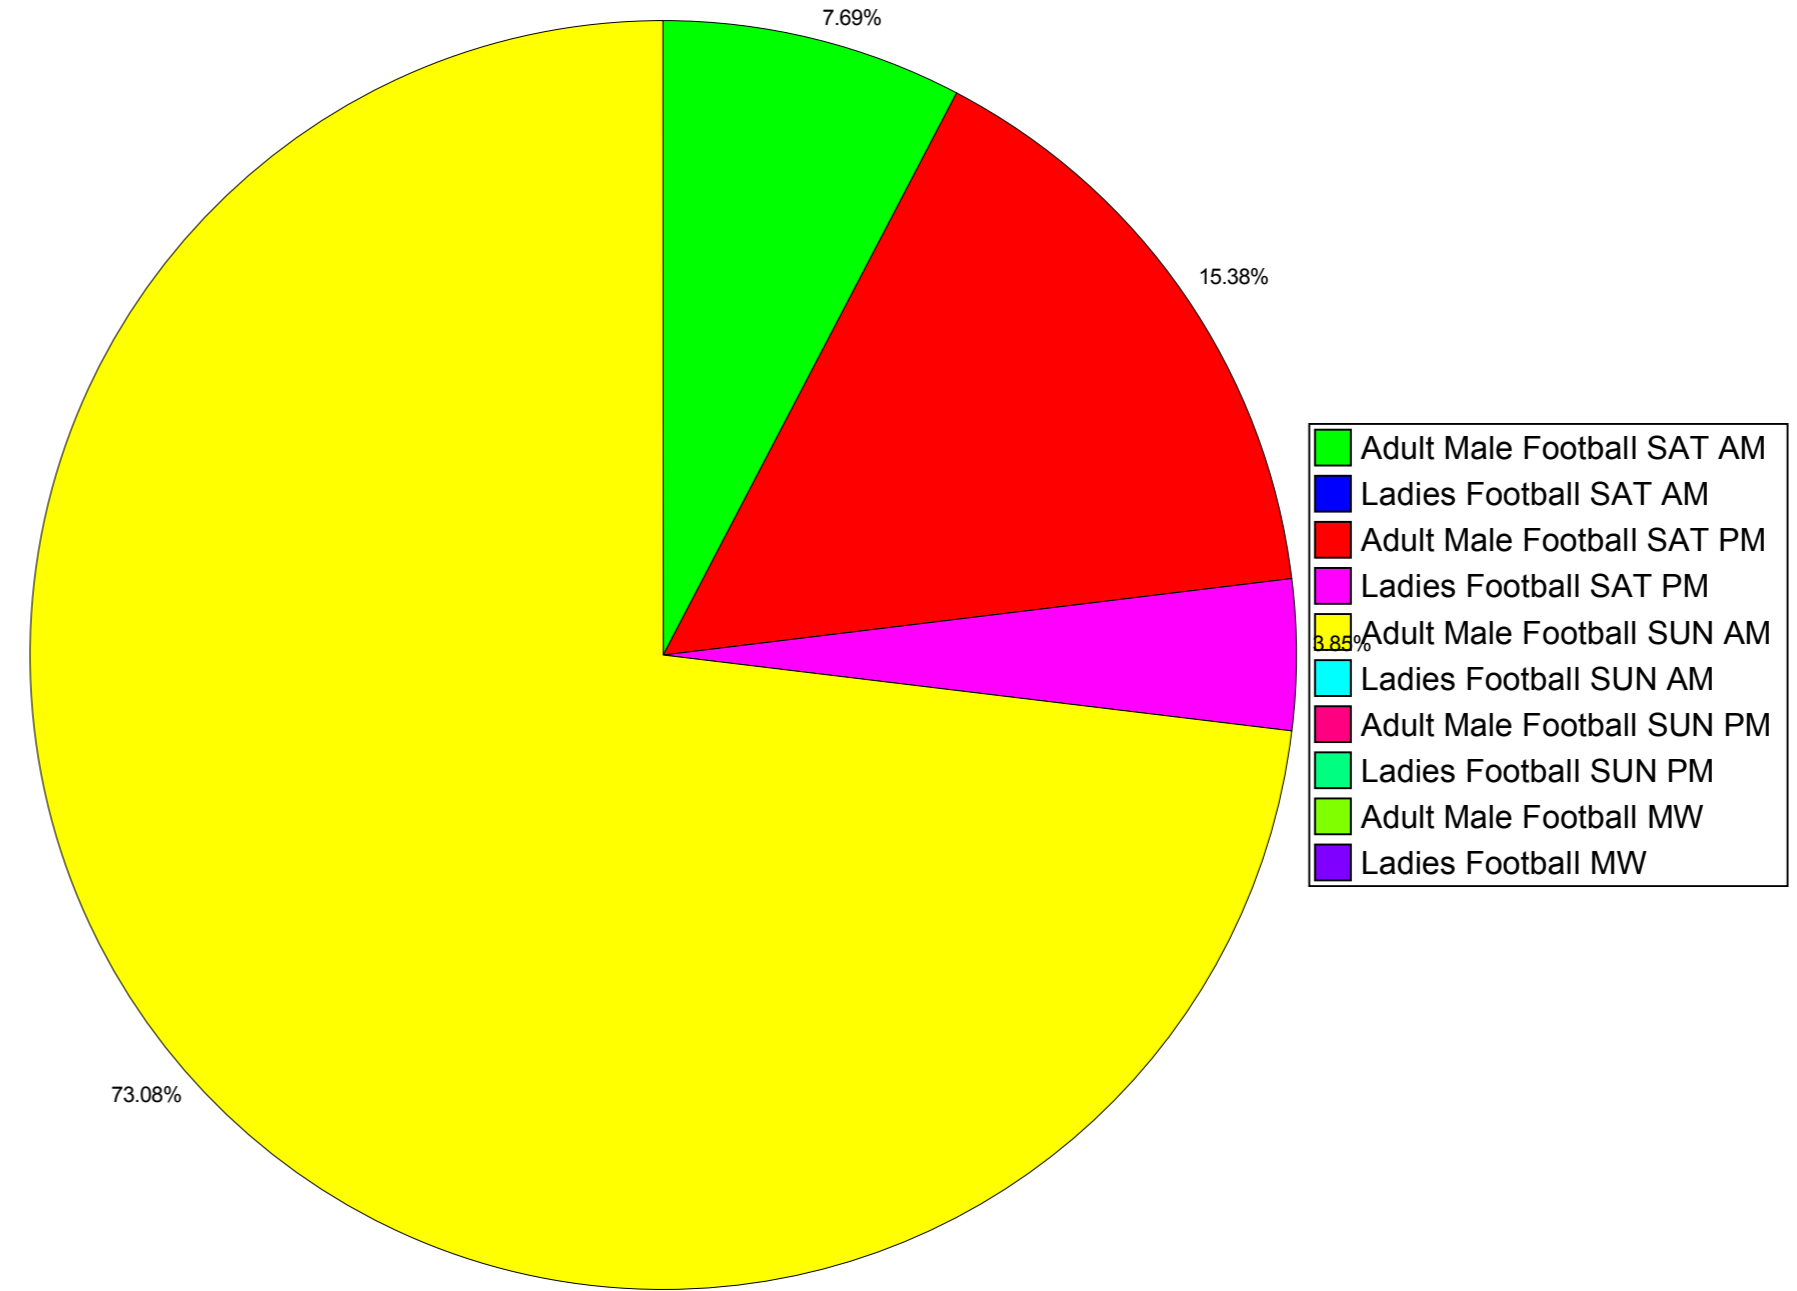

Temporal Demand for Junior Football Pitches in Sub Area

Temporal Demand for Adult Football Pitches in Sub Area

Overall Net Surplus/Deficit of Football Pitches in Sub Area

- Net supply Adult Football SAT AM
- Net supply Adult Football SAT PM
- Net supply Adult Football SUN AM
- Net supply Adult Football SUN PM
- Net supply Adult Football MW
- Net supply Junior Football SAT AM
- Net supply Junior Football SAT PM
- Net supply Junior Football SUN AM
- Net supply Junior Football SUN PM
- Net supply Junior Football MW

**Sub Area
Central &
Western**