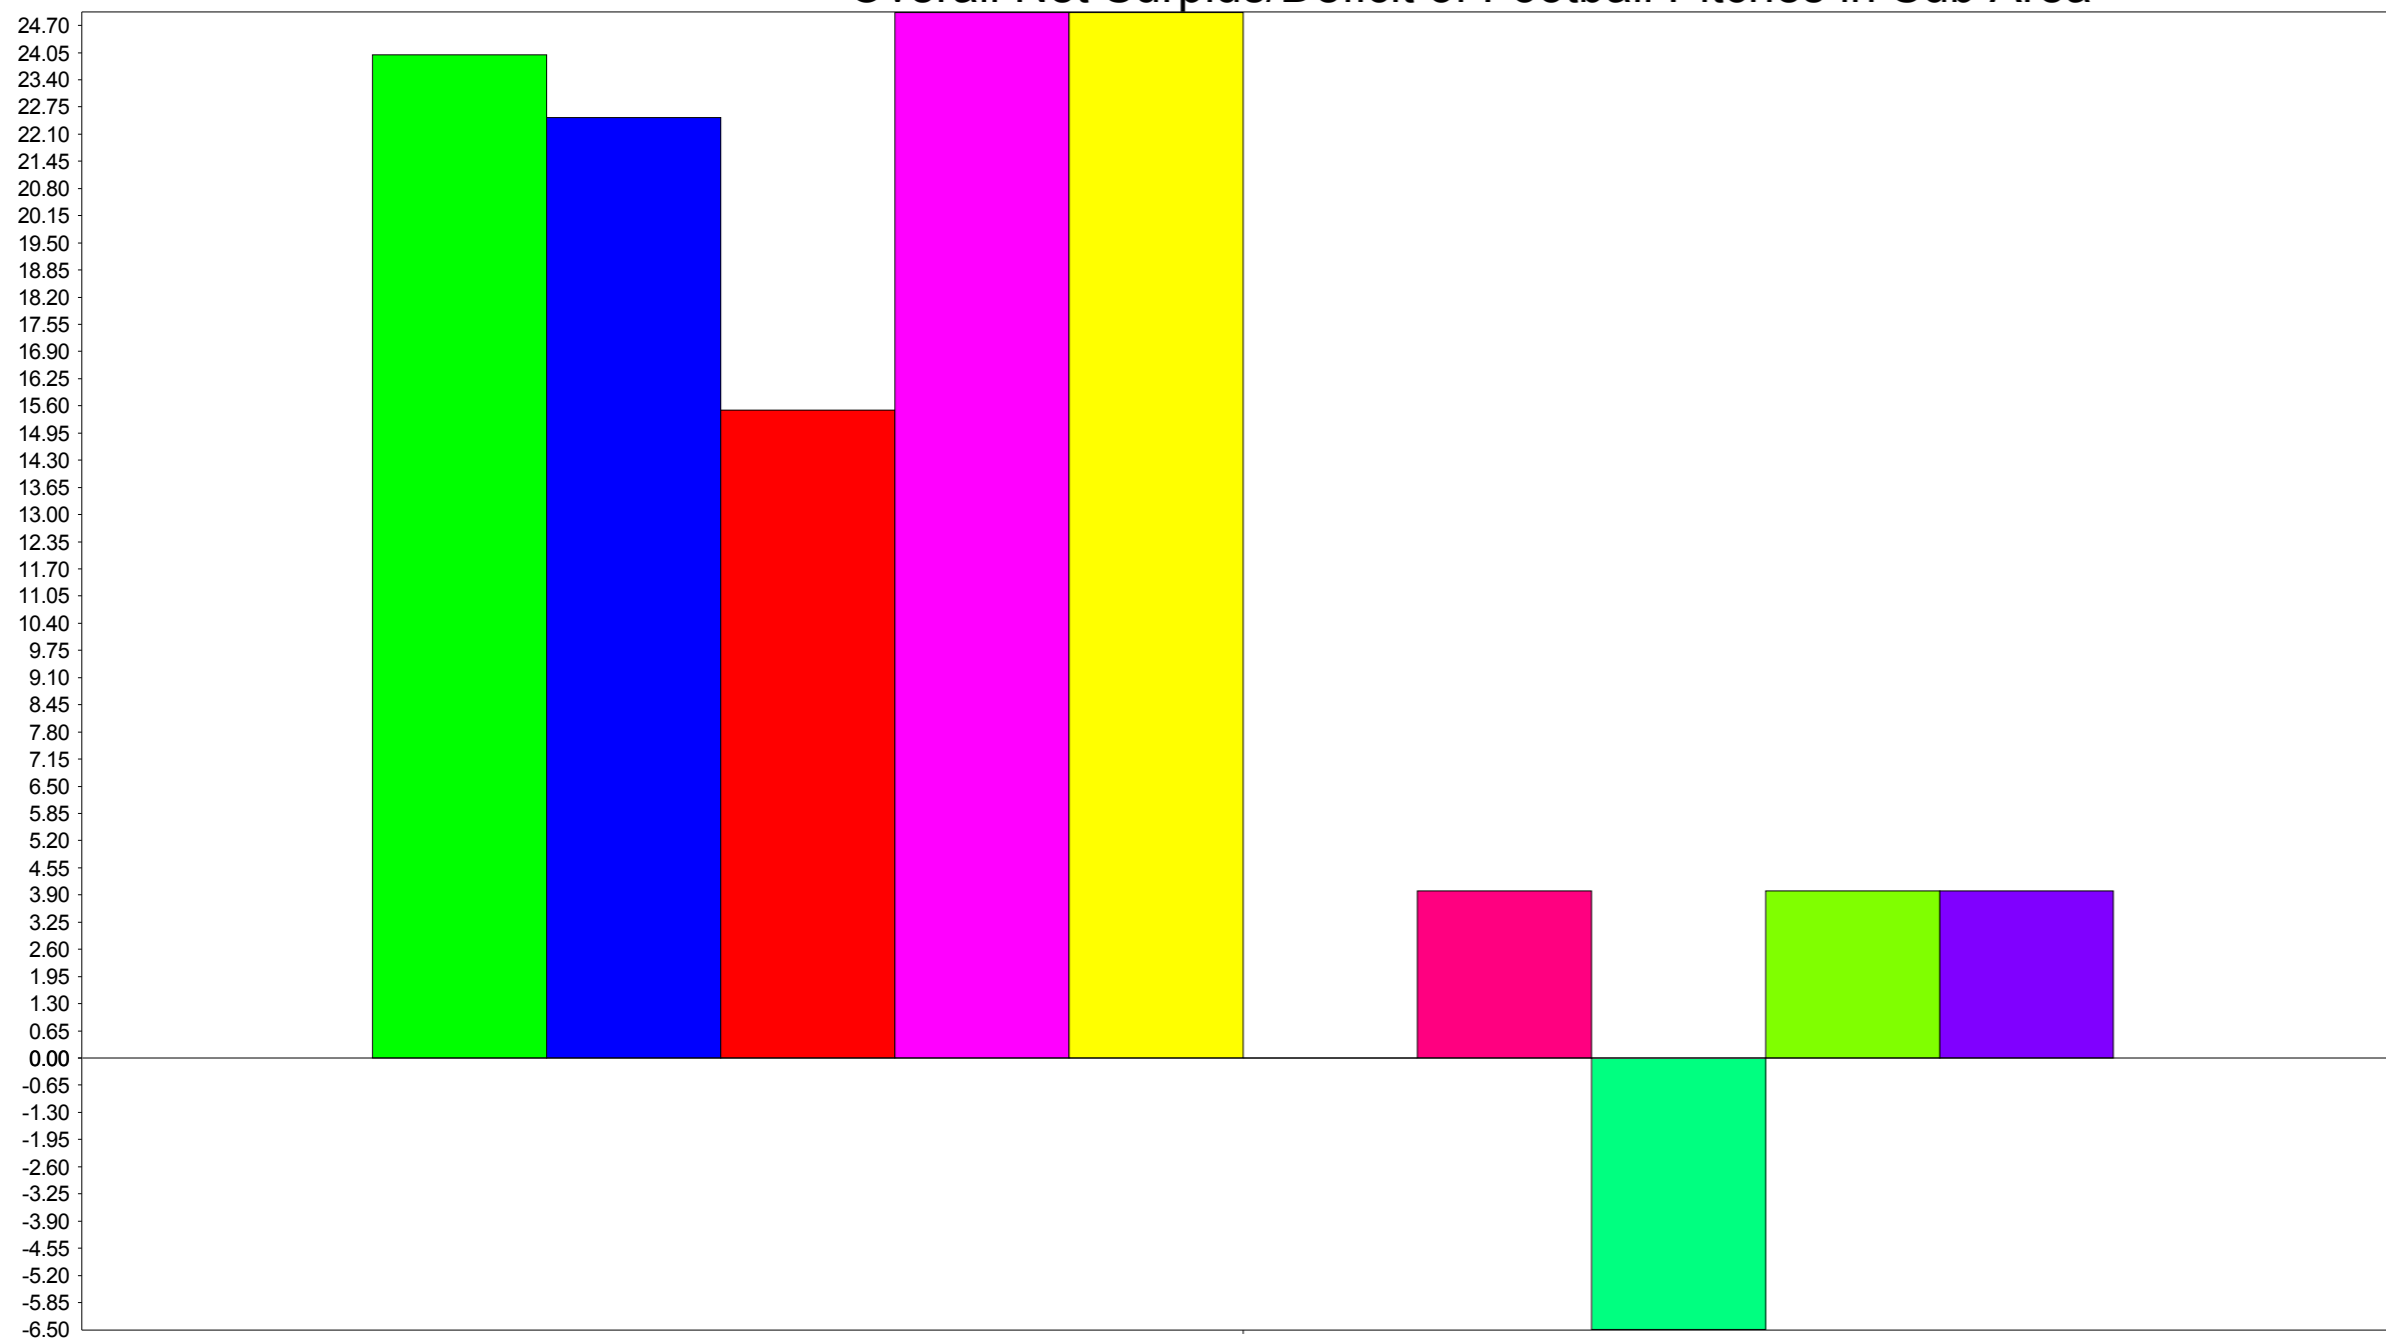

Temporal Demand for Junior Football Pitches in Sub Area

Temporal Demand for Adult Football Pitches in Sub Area

Overall Net Surplus/Deficit of Football Pitches in Sub Area

- Net supply Adult Football SAT AM
- Net supply Adult Football SAT PM
- Net supply Adult Football SUN AM
- Net supply Adult Football SUN PM
- Net supply Adult Football MW
- Net supply Junior Football SAT AM
- Net supply Junior Football SAT PM
- Net supply Junior Football SUN AM
- Net supply Junior Football SUN PM
- Net supply Junior Football MW

**Sub Area
Central &
Western**