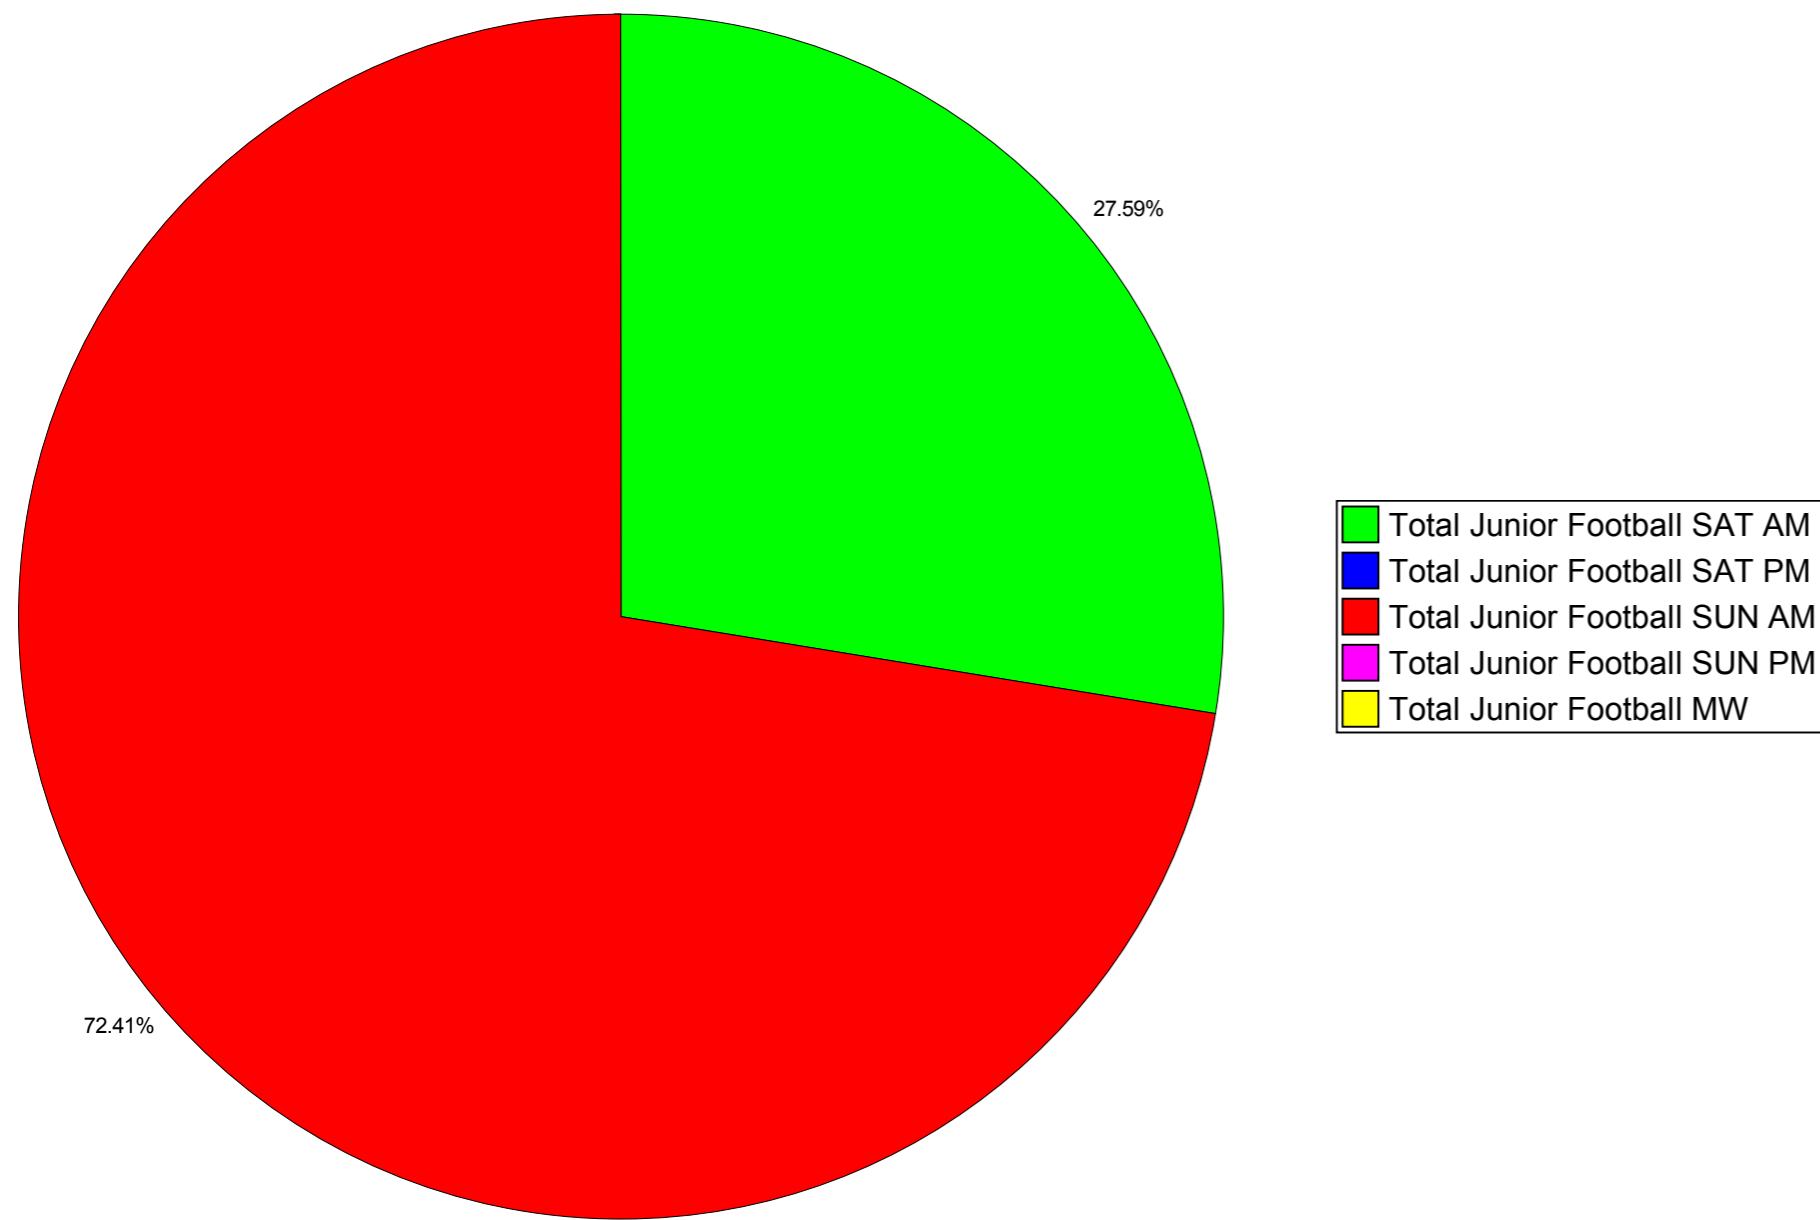

Temporal Demand for Junior Football Pitches in Sub Area

Temporal Demand for Adult Football Pitches in Sub Area

Overall Net Surplus/Deficit of Football Pitches in Sub Area

- Net supply Adult Football SAT AM
- Net supply Adult Football SAT PM
- Net supply Adult Football SUN AM
- Net supply Adult Football SUN PM
- Net supply Adult Football MW
- Net supply Junior Football SAT AM
- Net supply Junior Football SAT PM
- Net supply Junior Football SUN AM
- Net supply Junior Football SUN PM
- Net supply Junior Football MW

**Sub Area
Central &
Western**