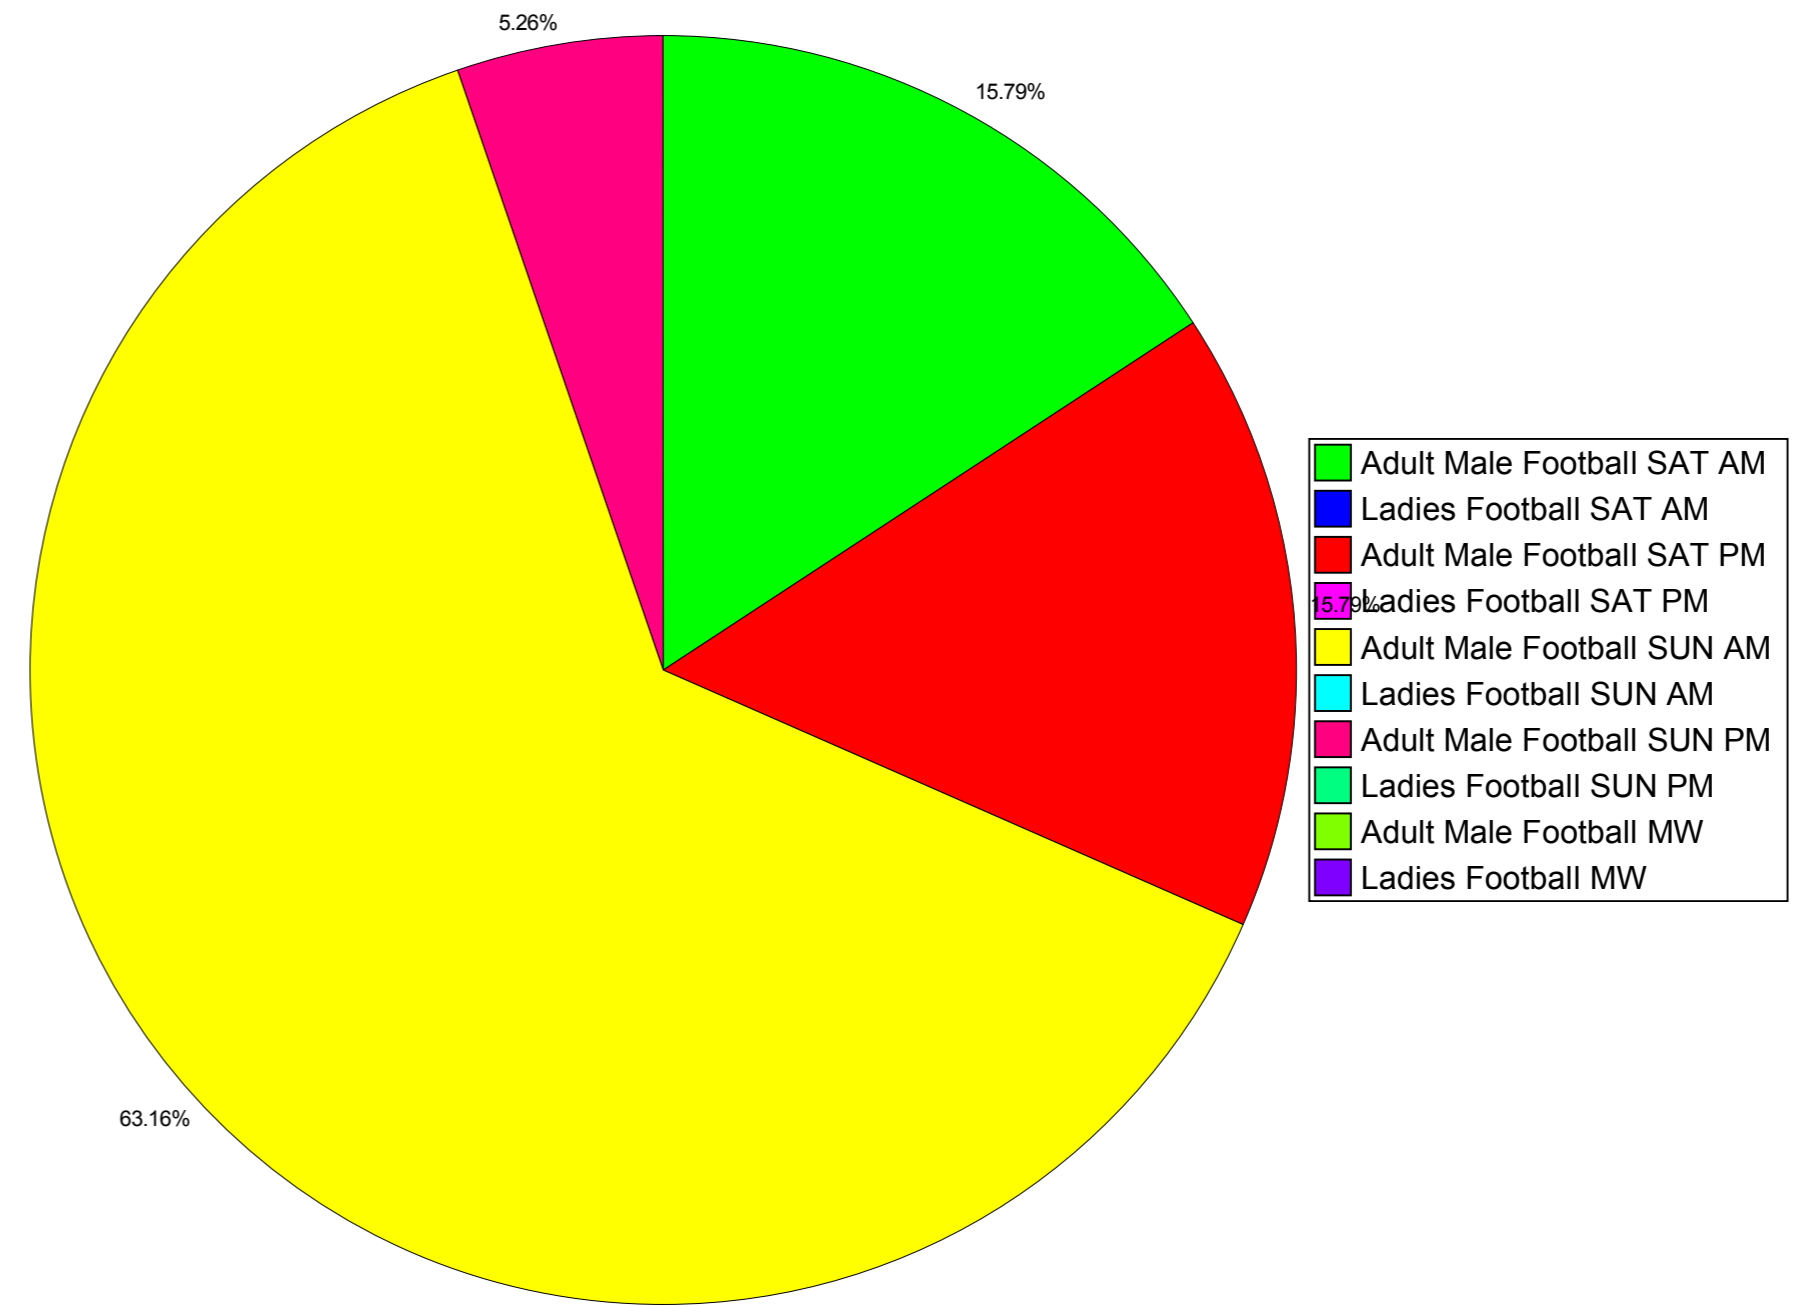

Temporal Demand for Junior Football Pitches in Sub Area

Temporal Demand for Adult Football Pitches in Sub Area

Overall Net Surplus/Deficit of Football Pitches in Sub Area

**Sub Area
Billingham &
North Stockton**