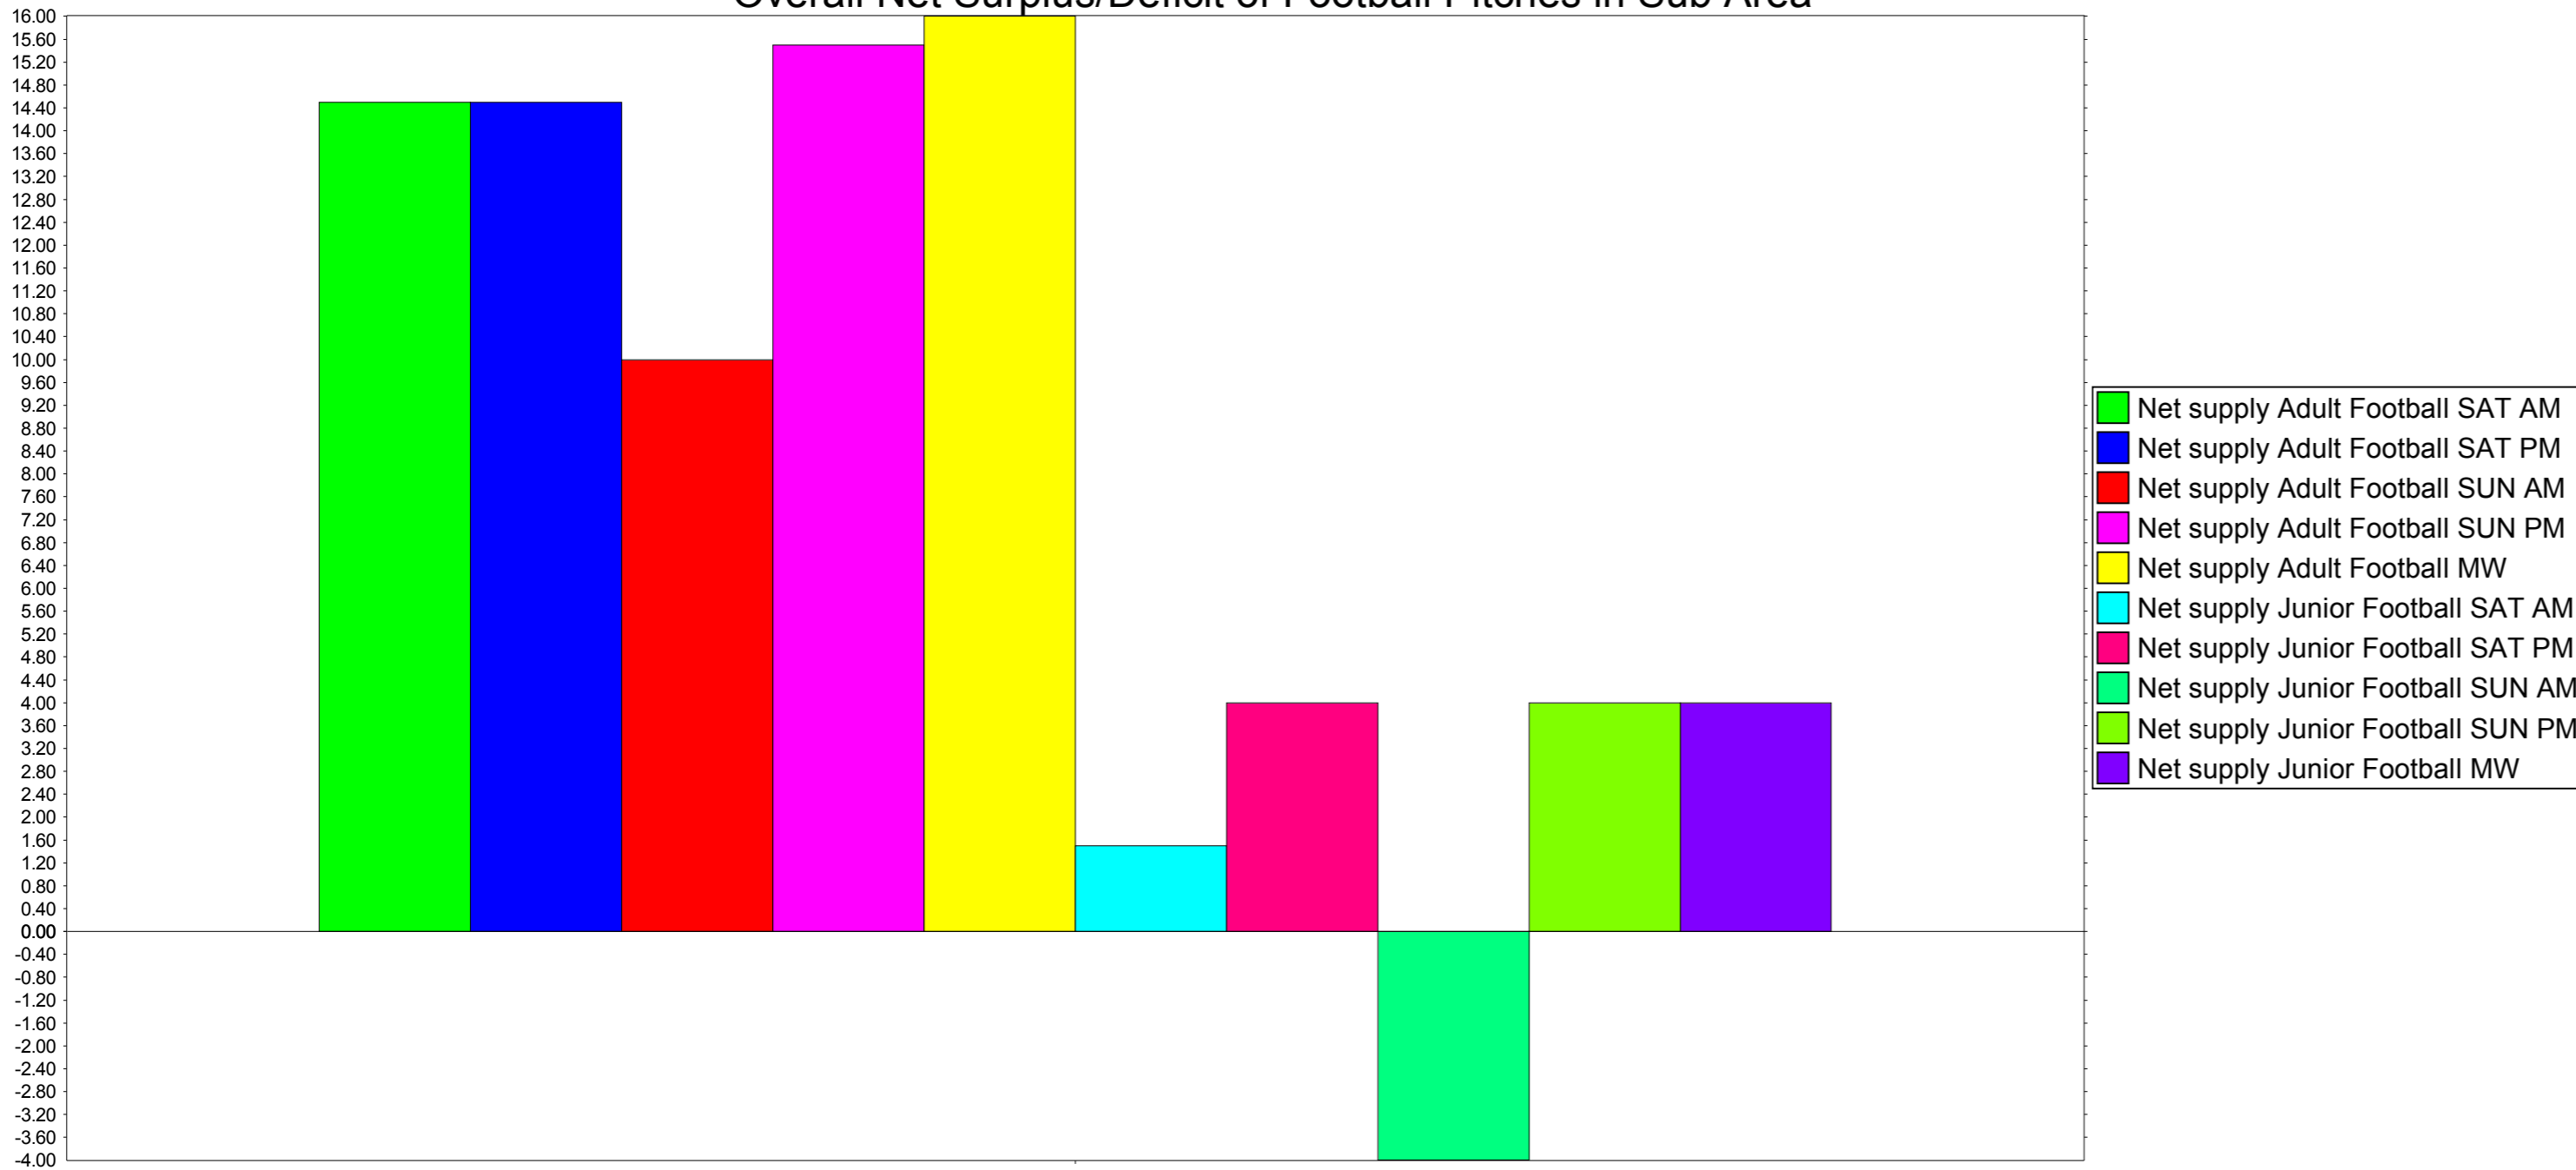

Temporal Demand for Junior Football Pitches in Sub Area

Temporal Demand for Adult Football Pitches in Sub Area

Overall Net Surplus/Deficit of Football Pitches in Sub Area

**Sub Area
Billingham &
North Stockton**