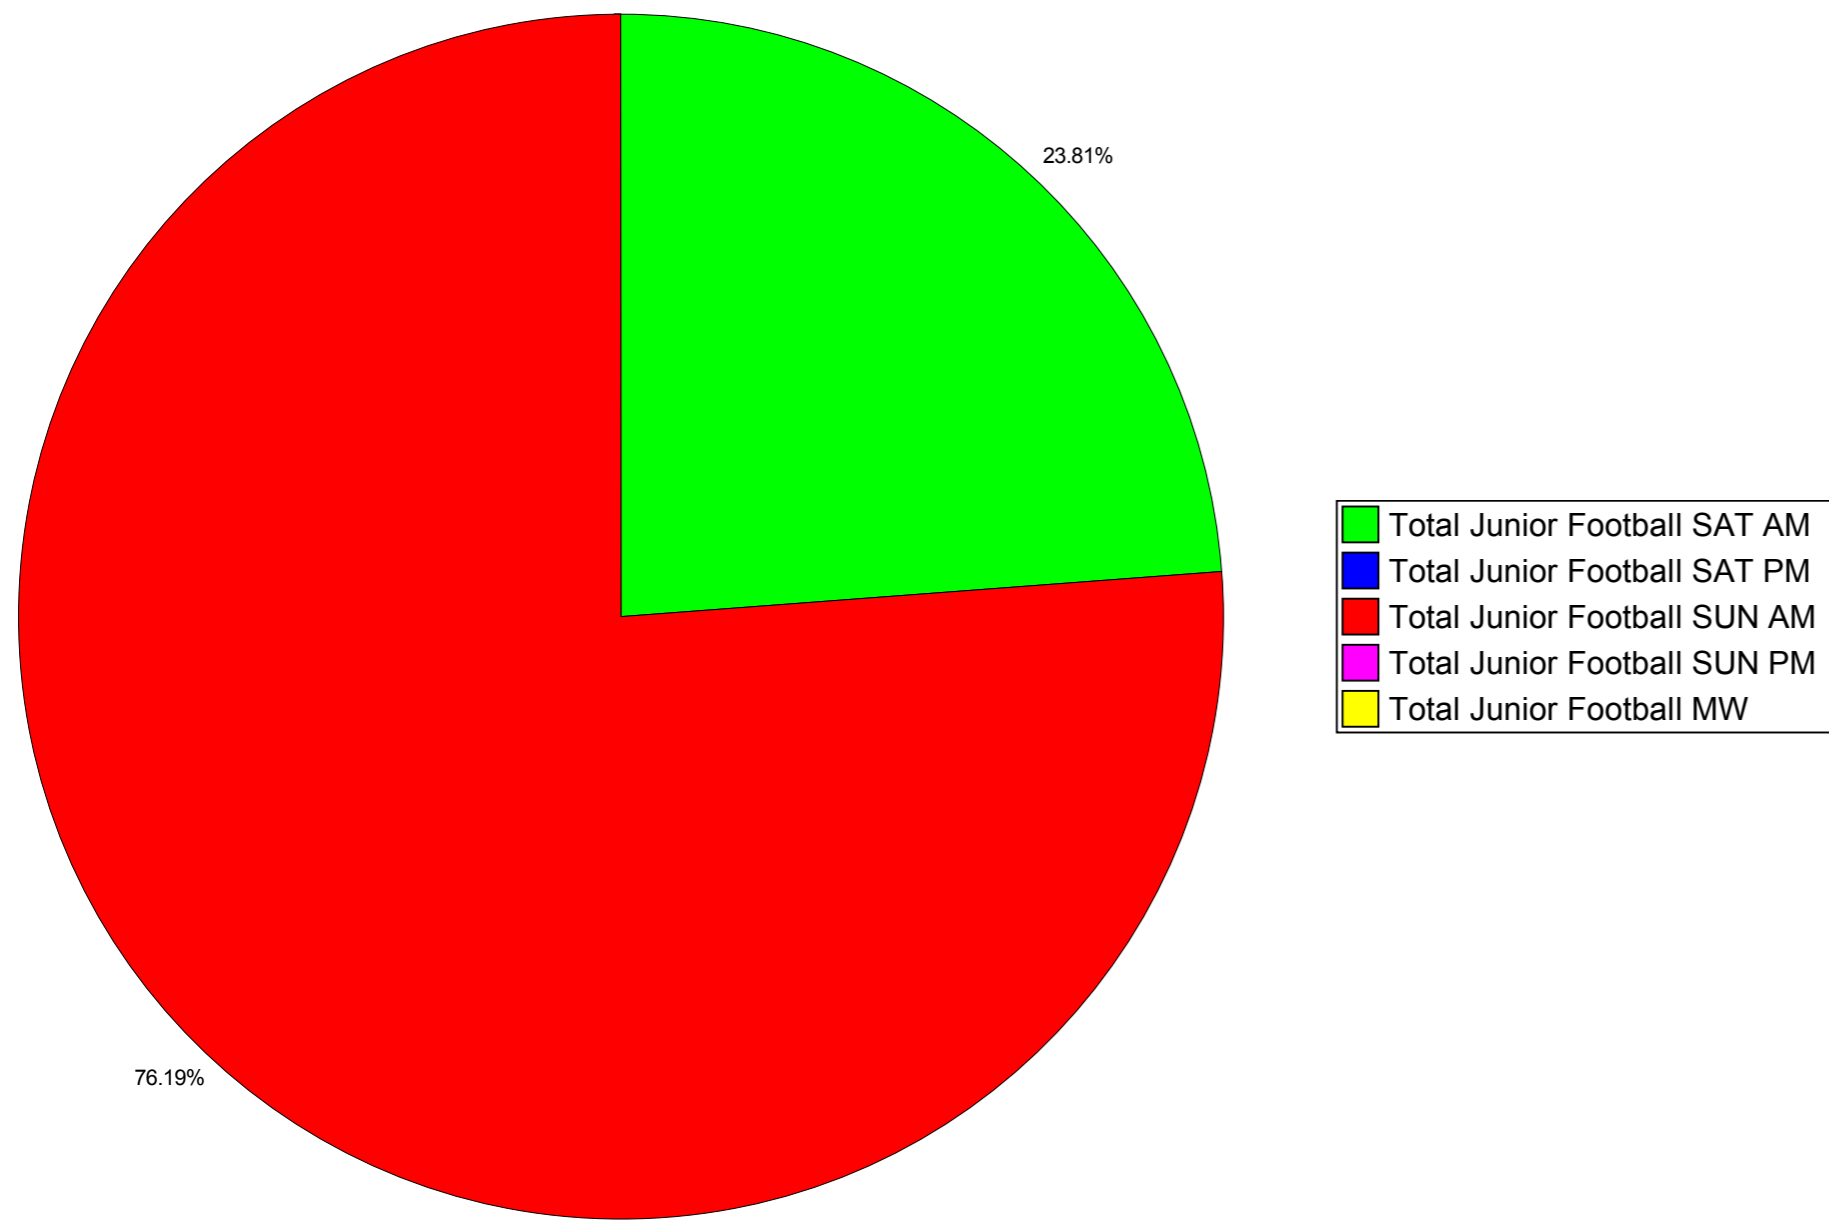

Temporal Demand for Junior Football Pitches in Sub Area

Temporal Demand for Adult Football Pitches in Sub Area

Overall Net Surplus/Deficit of Football Pitches in Sub Area

**Sub Area
Billingham &
North Stockton**