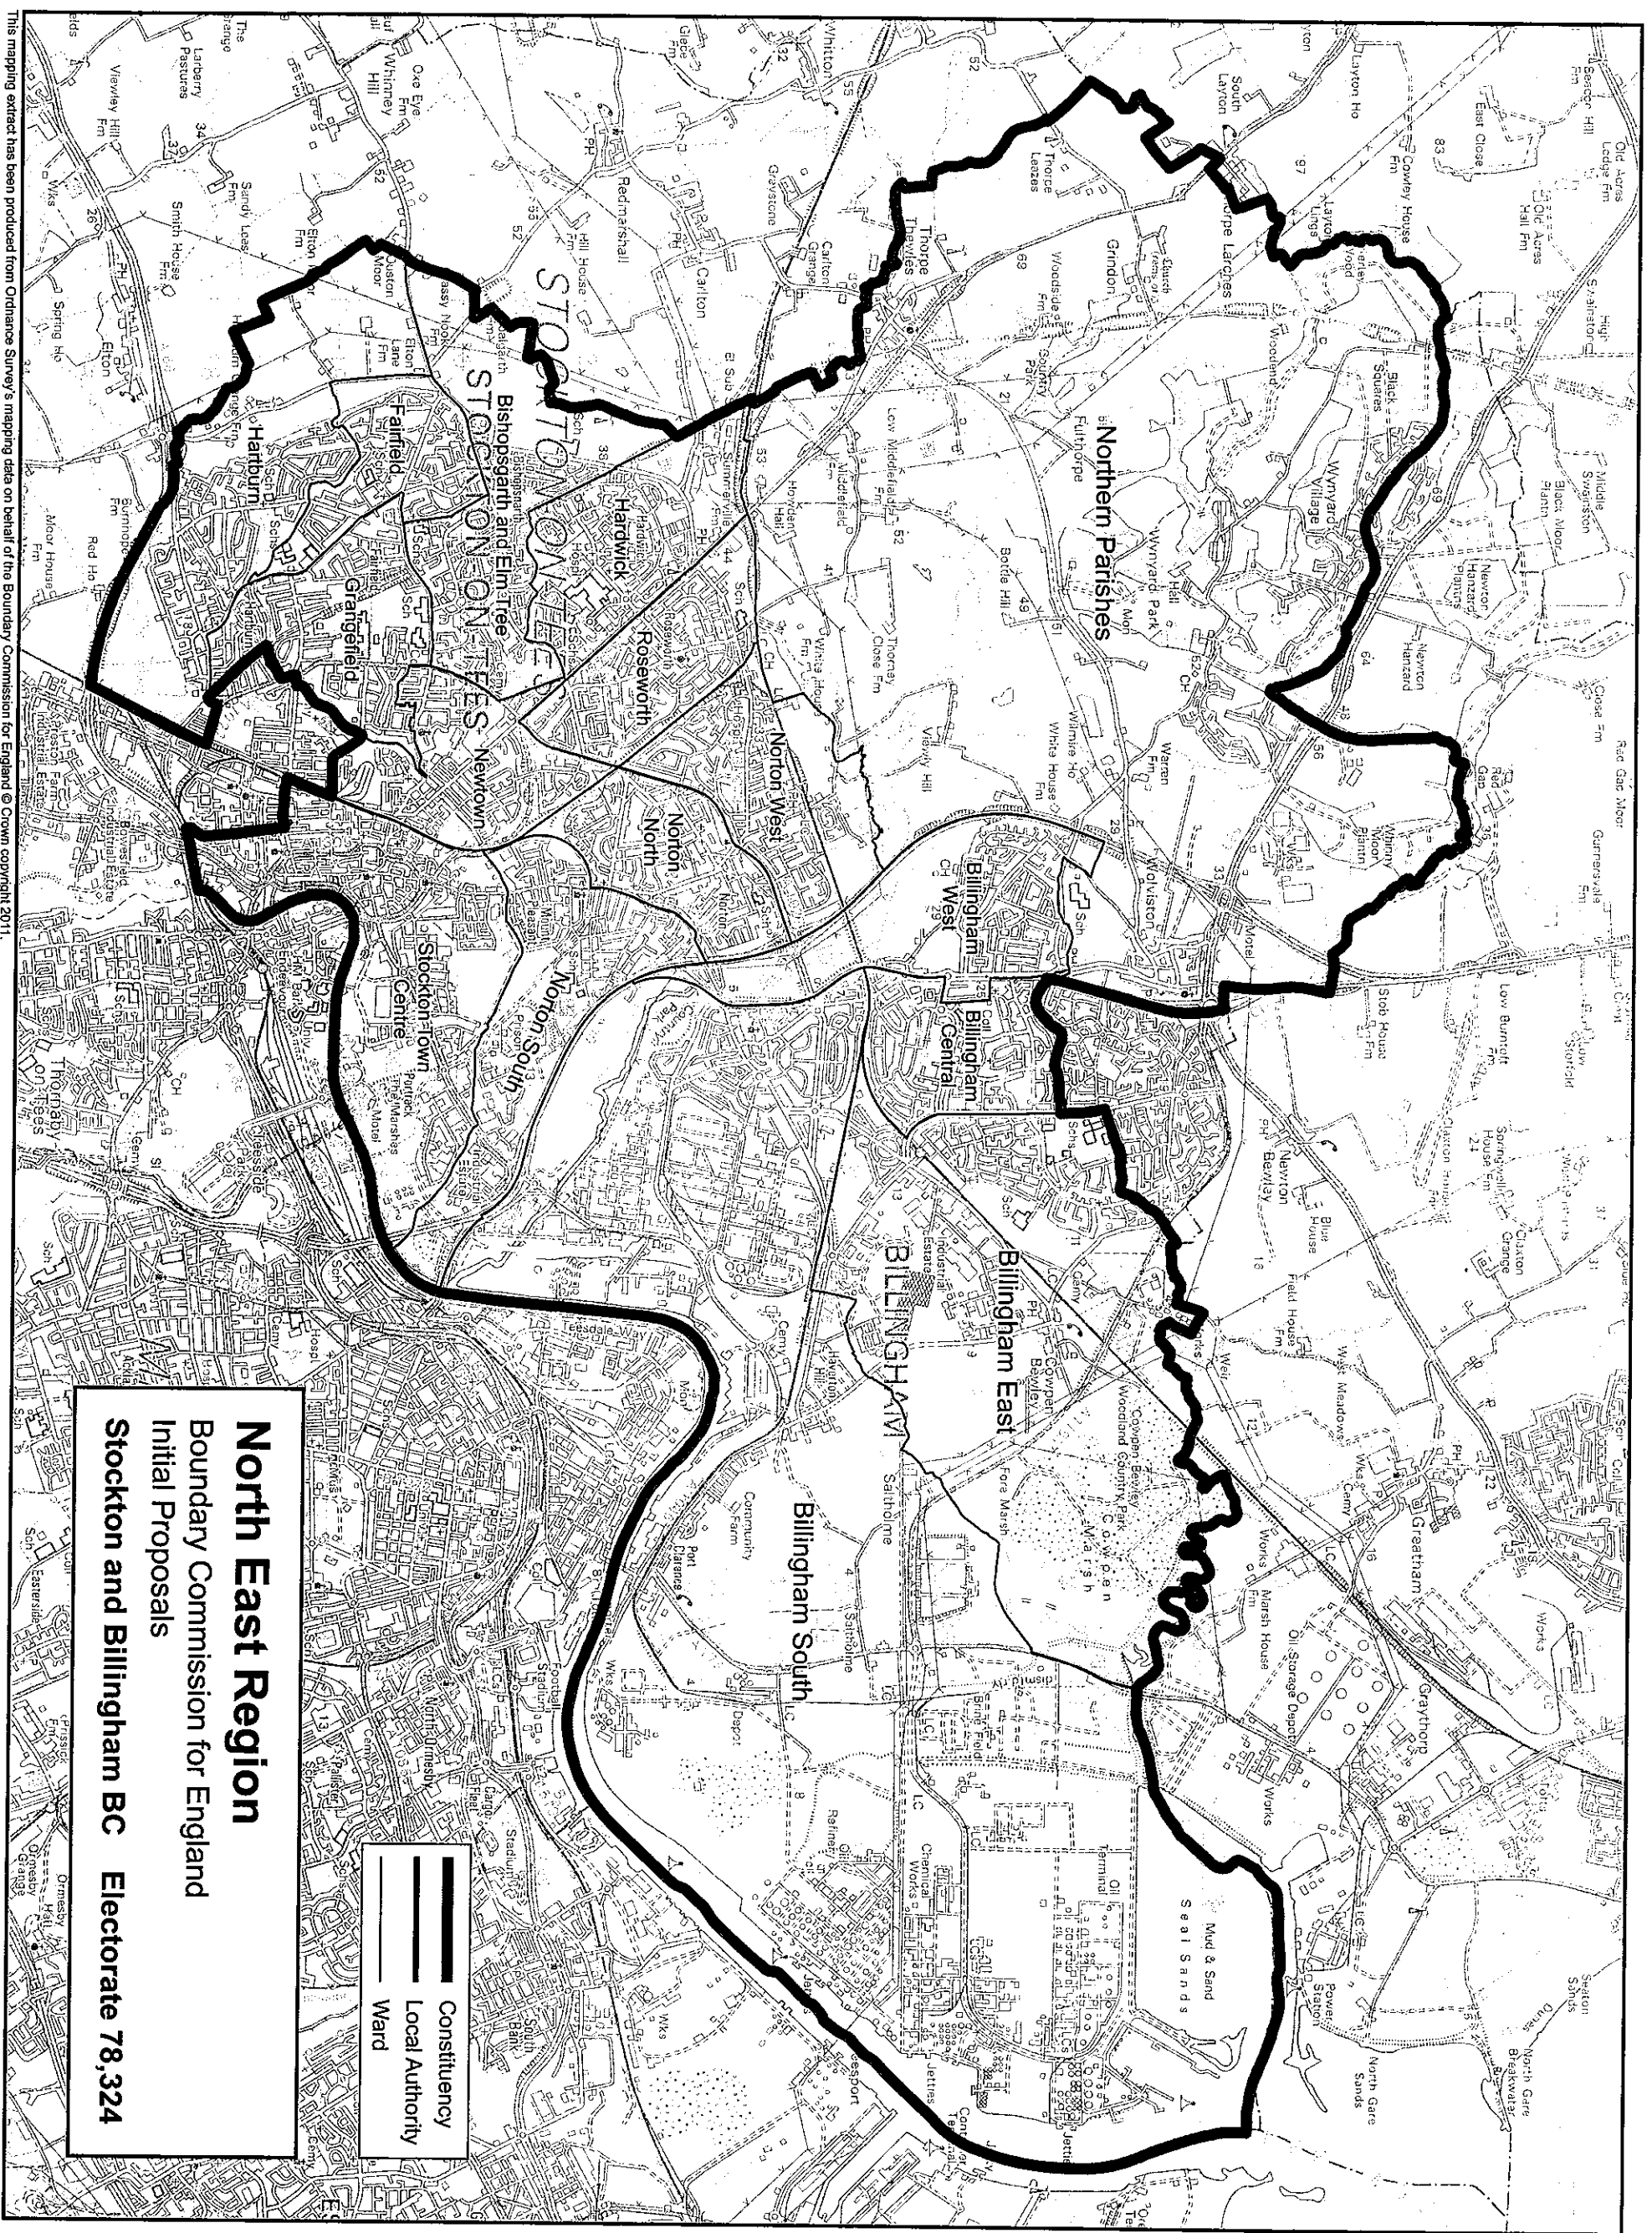

# **Appendix 5**

**North East Region**  
 Boundary Commission for England  
 Initial Proposals  
**Middlesbrough BC Electorate 74,770**

 Constituency  
 Local Authority  
 Ward

This mapping extract has been produced from Ordnance Survey's mapping data on behalf of the Boundary Commission for England © Crown copyright 2011.

**North East Region**  
 Boundary Commission for England  
 Initial Proposals  
**Stockton and Billingham BC** Electorate 78,324

— Constituency  
 — Local Authority  
 — Ward

This mapping extract has been produced from Ordnance Survey's mapping data on behalf of the Boundary Commission for England © Crown copyright 2011.

# North East Region

Boundary Commission for England  
Initial Proposals

**Sedgefield and Yarm CC** Electorate 73,210

This mapping extract has been produced from Ordnance Survey's mapping data on behalf of the Boundary Commission for England © Crown copyright 2011.

**North East Region**  
**Boundary Commission for England**  
**Initial Proposals**  
**Hartlepool BC Electorate 77,334**

This mapping extract has been produced from Ordnance Survey's mapping data on behalf of the Boundary Commission for England © Crown copyright 2011.