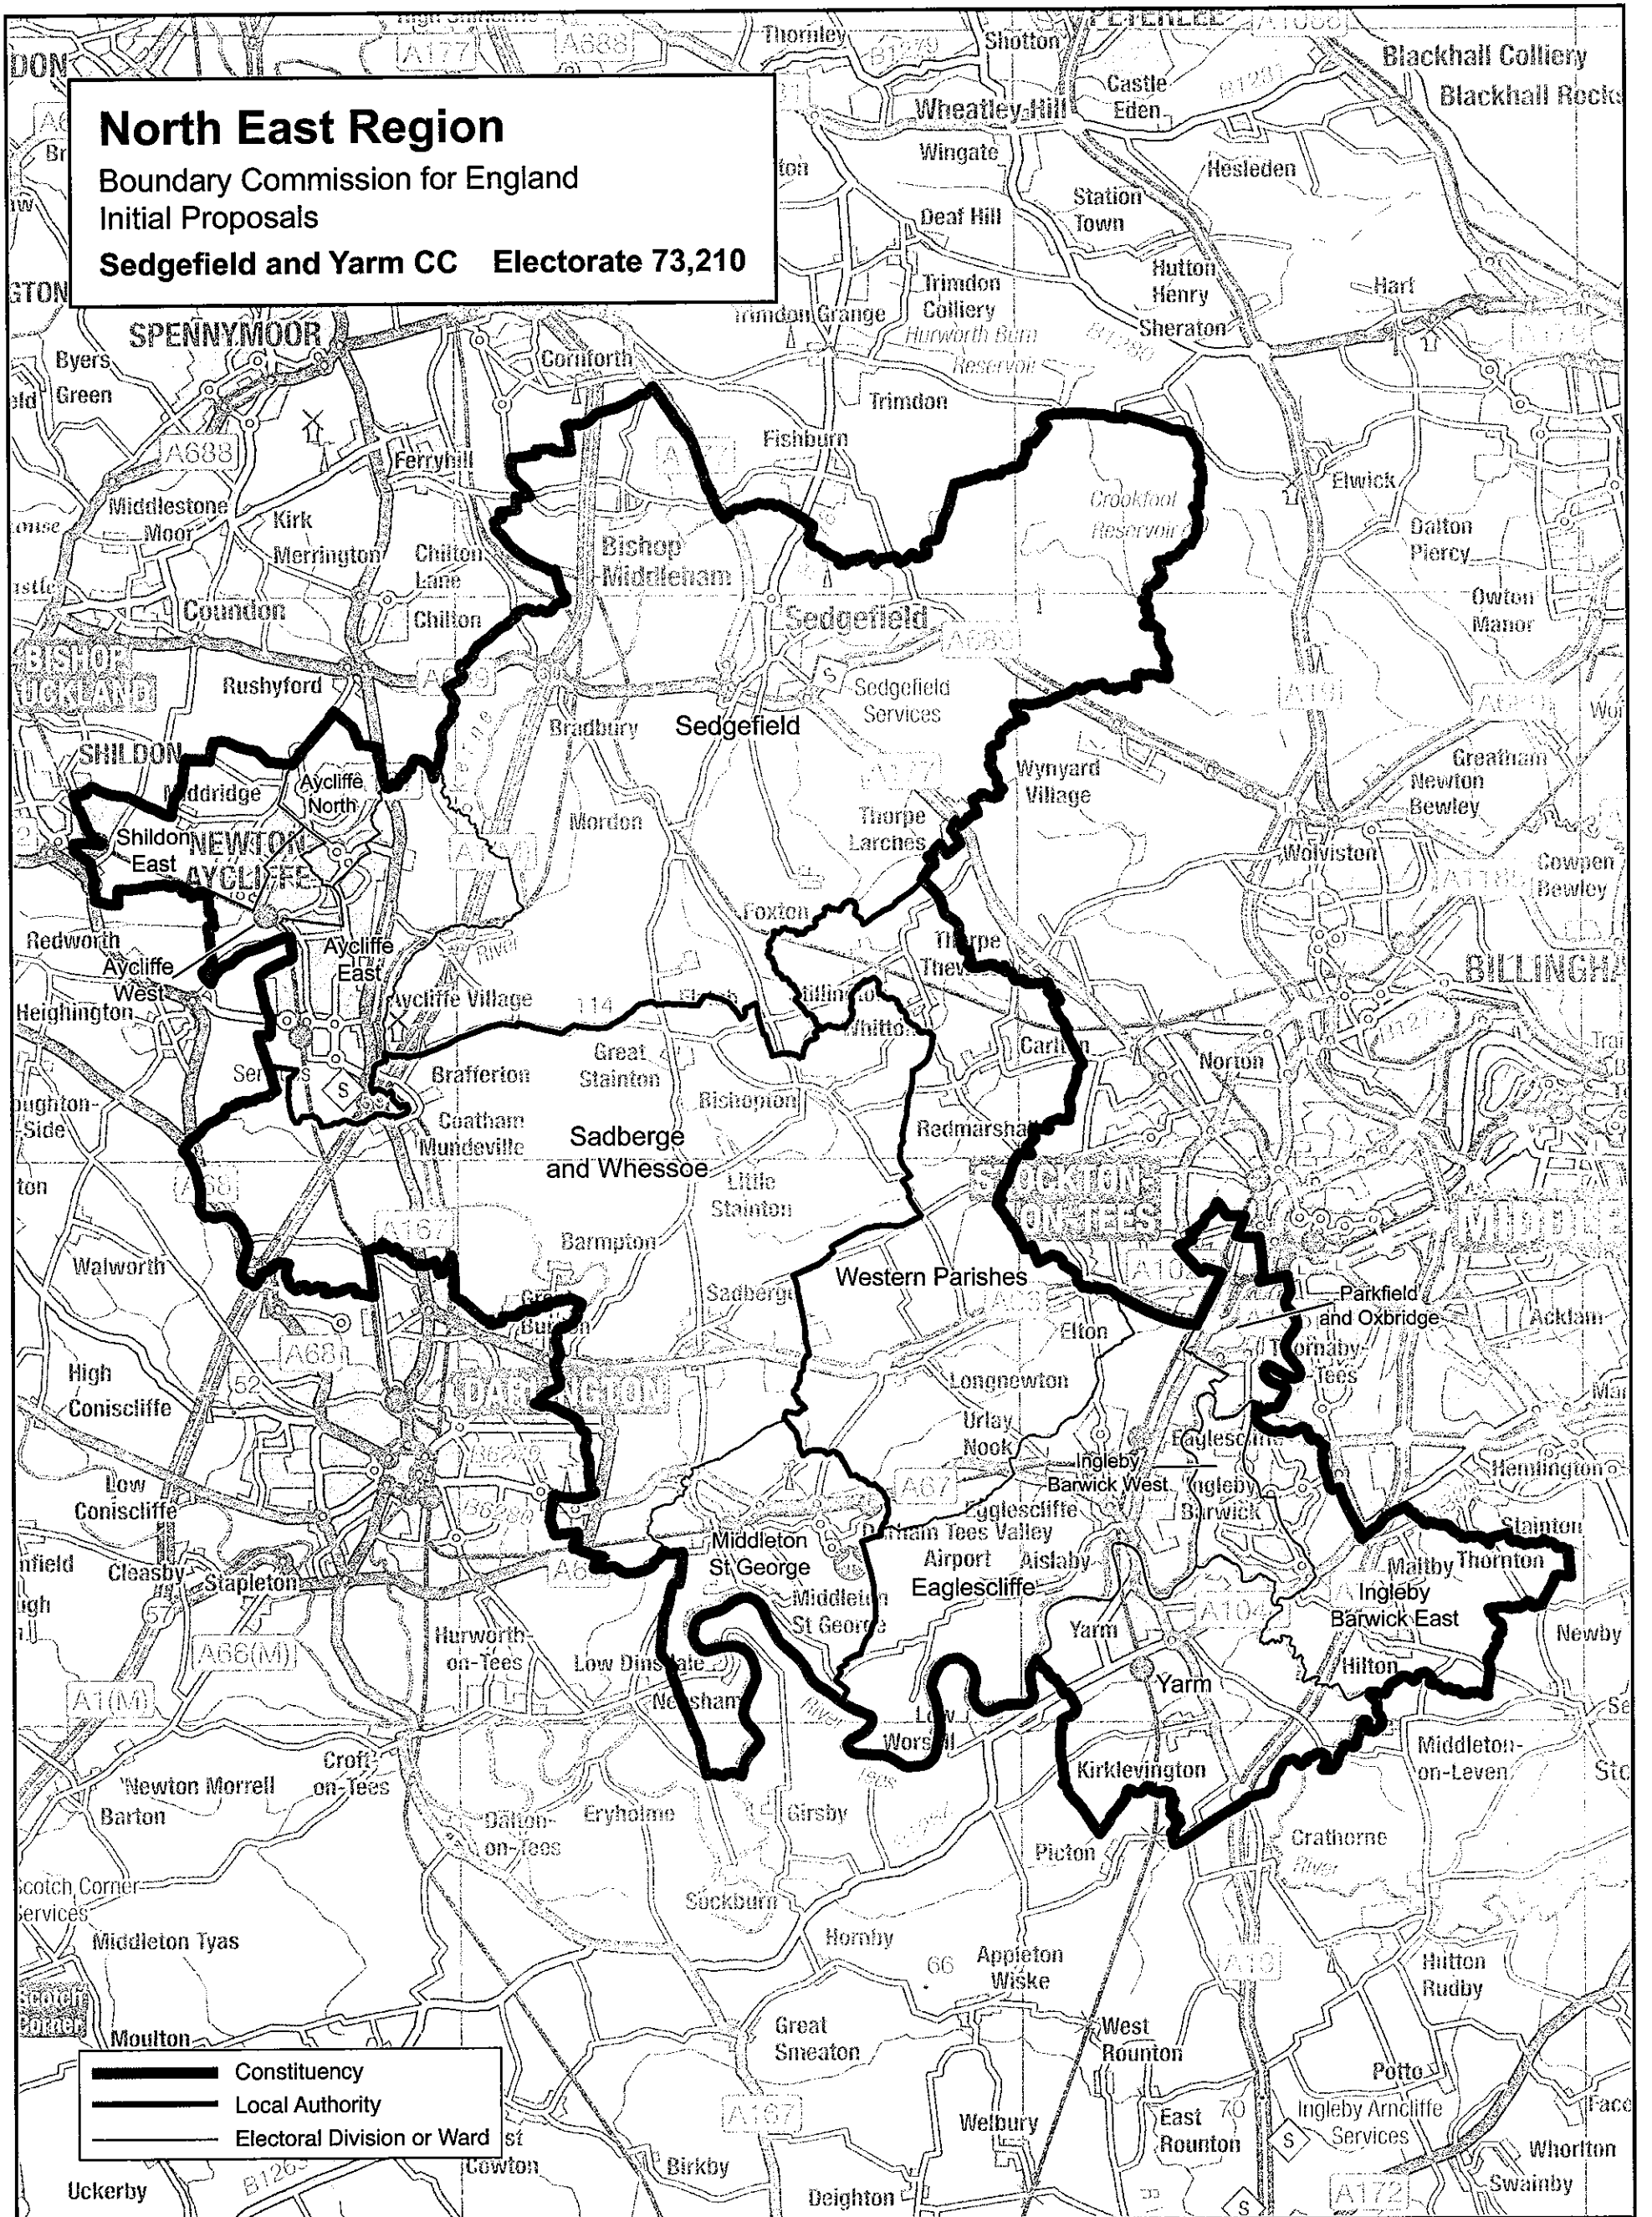

# **Appendix 5**

**North East Region**  
 Boundary Commission for England  
 Initial Proposals  
**Middlesbrough BC Electorate 74,770**

 Constituency  
 Local Authority  
 Ward

This mapping extract has been produced from Ordnance Survey's mapping data on behalf of the Boundary Commission for England © Crown copyright 2011.

**North East Region**  
 Boundary Commission for England  
 Initial Proposals  
**Stockton and Billingham BC** Electorate 78,324

— Constituency  
 — Local Authority  
 — Ward

This mapping extract has been produced from Ordnance Survey's mapping data on behalf of the Boundary Commission for England © Crown copyright 2011.

# North East Region

Boundary Commission for England  
Initial Proposals

**Sedgefield and Yarm CC** Electorate 73,210

This mapping extract has been produced from Ordnance Survey's mapping data on behalf of the Boundary Commission for England © Crown copyright 2011.

**North East Region**  
**Boundary Commission for England**  
**Initial Proposals**  
**Hartlepool BC Electorate 77,334**

This mapping extract has been produced from Ordnance Survey's mapping data on behalf of the Boundary Commission for England © Crown copyright 2011.