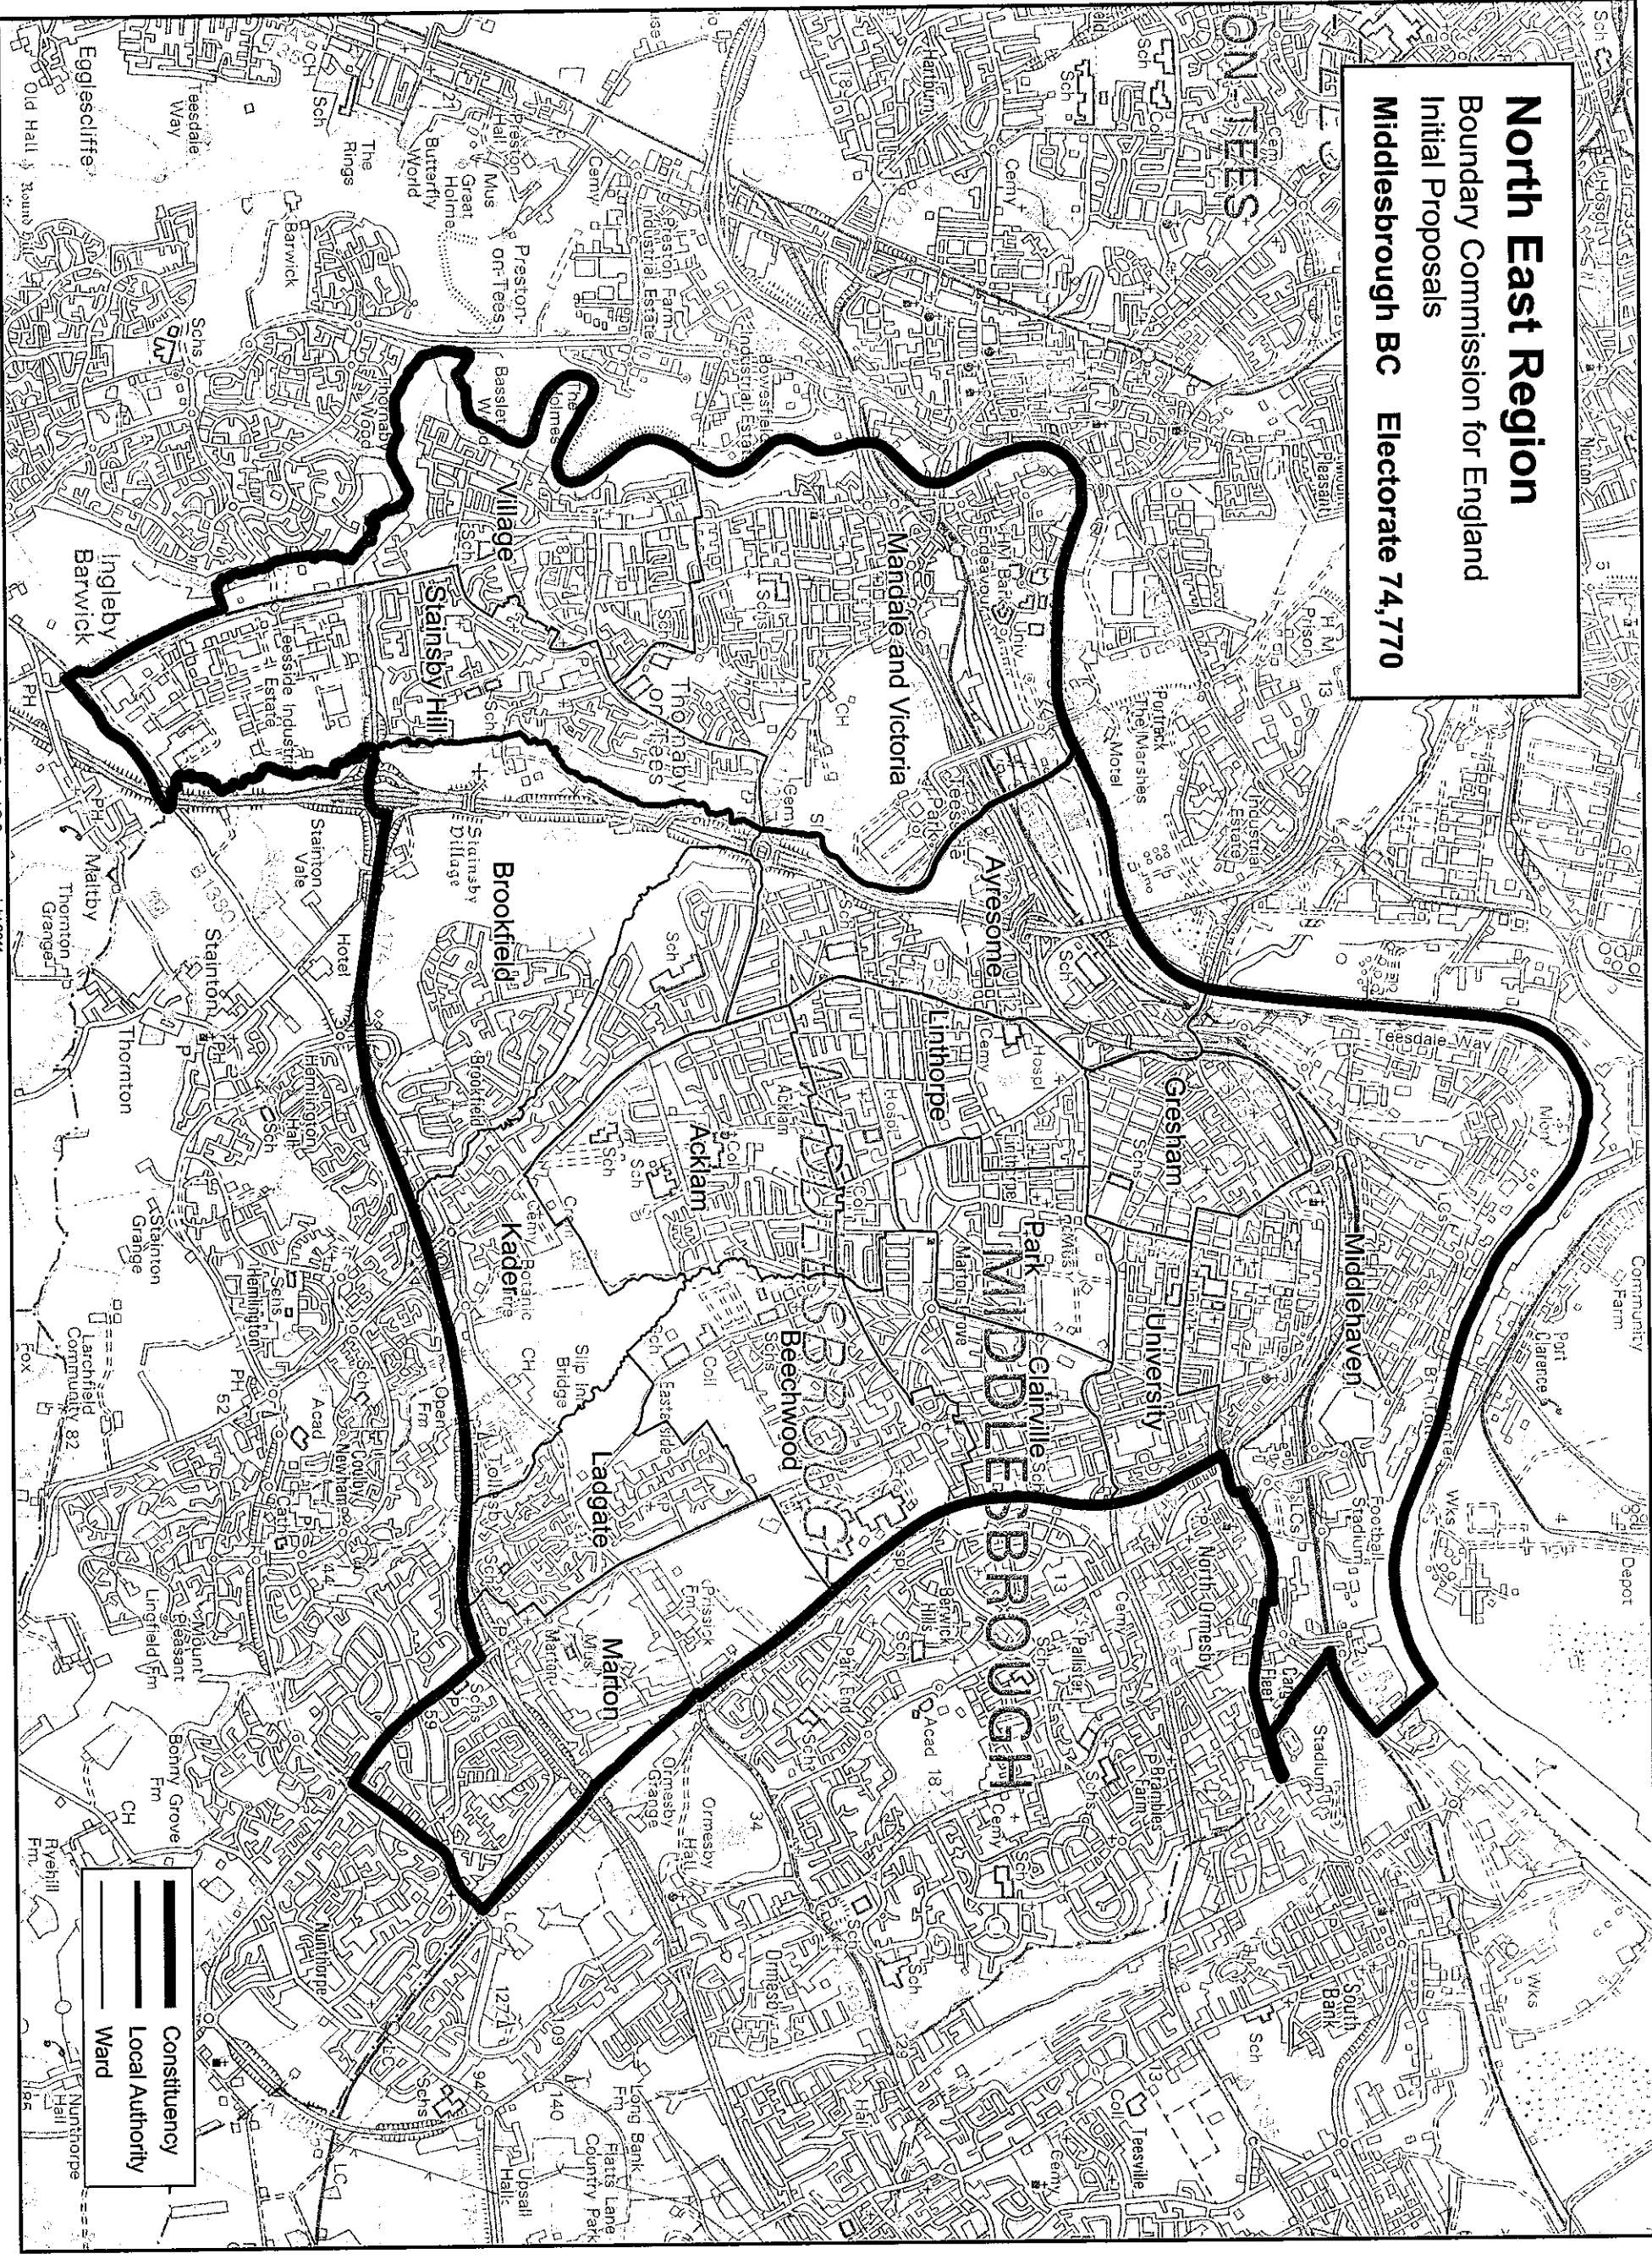

# **Appendix 5**

**North East Region**  
 Boundary Commission for England  
 Initial Proposals  
**Middlesbrough BC Electorate 74,770**

 Constituency  
 Local Authority  
 Ward

This mapping extract has been produced from Ordnance Survey's mapping data on behalf of the Boundary Commission for England © Crown copyright 2011.

**North East Region**  
 Boundary Commission for England  
 Initial Proposals  
**Stockton and Billingham BC** Electorate 78,324

— Constituency  
 — Local Authority  
 — Ward

This mapping extract has been produced from Ordnance Survey's mapping data on behalf of the Boundary Commission for England © Crown copyright 2011.

# North East Region

Boundary Commission for England  
Initial Proposals

**Sedgefield and Yarm CC** Electorate 73,210

This mapping extract has been produced from Ordnance Survey's mapping data on behalf of the Boundary Commission for England © Crown copyright 2011.

**North East Region**  
**Boundary Commission for England**  
**Initial Proposals**  
**Hartlepool BC Electorate 77,334**

This mapping extract has been produced from Ordnance Survey's mapping data on behalf of the Boundary Commission for England © Crown copyright 2011.