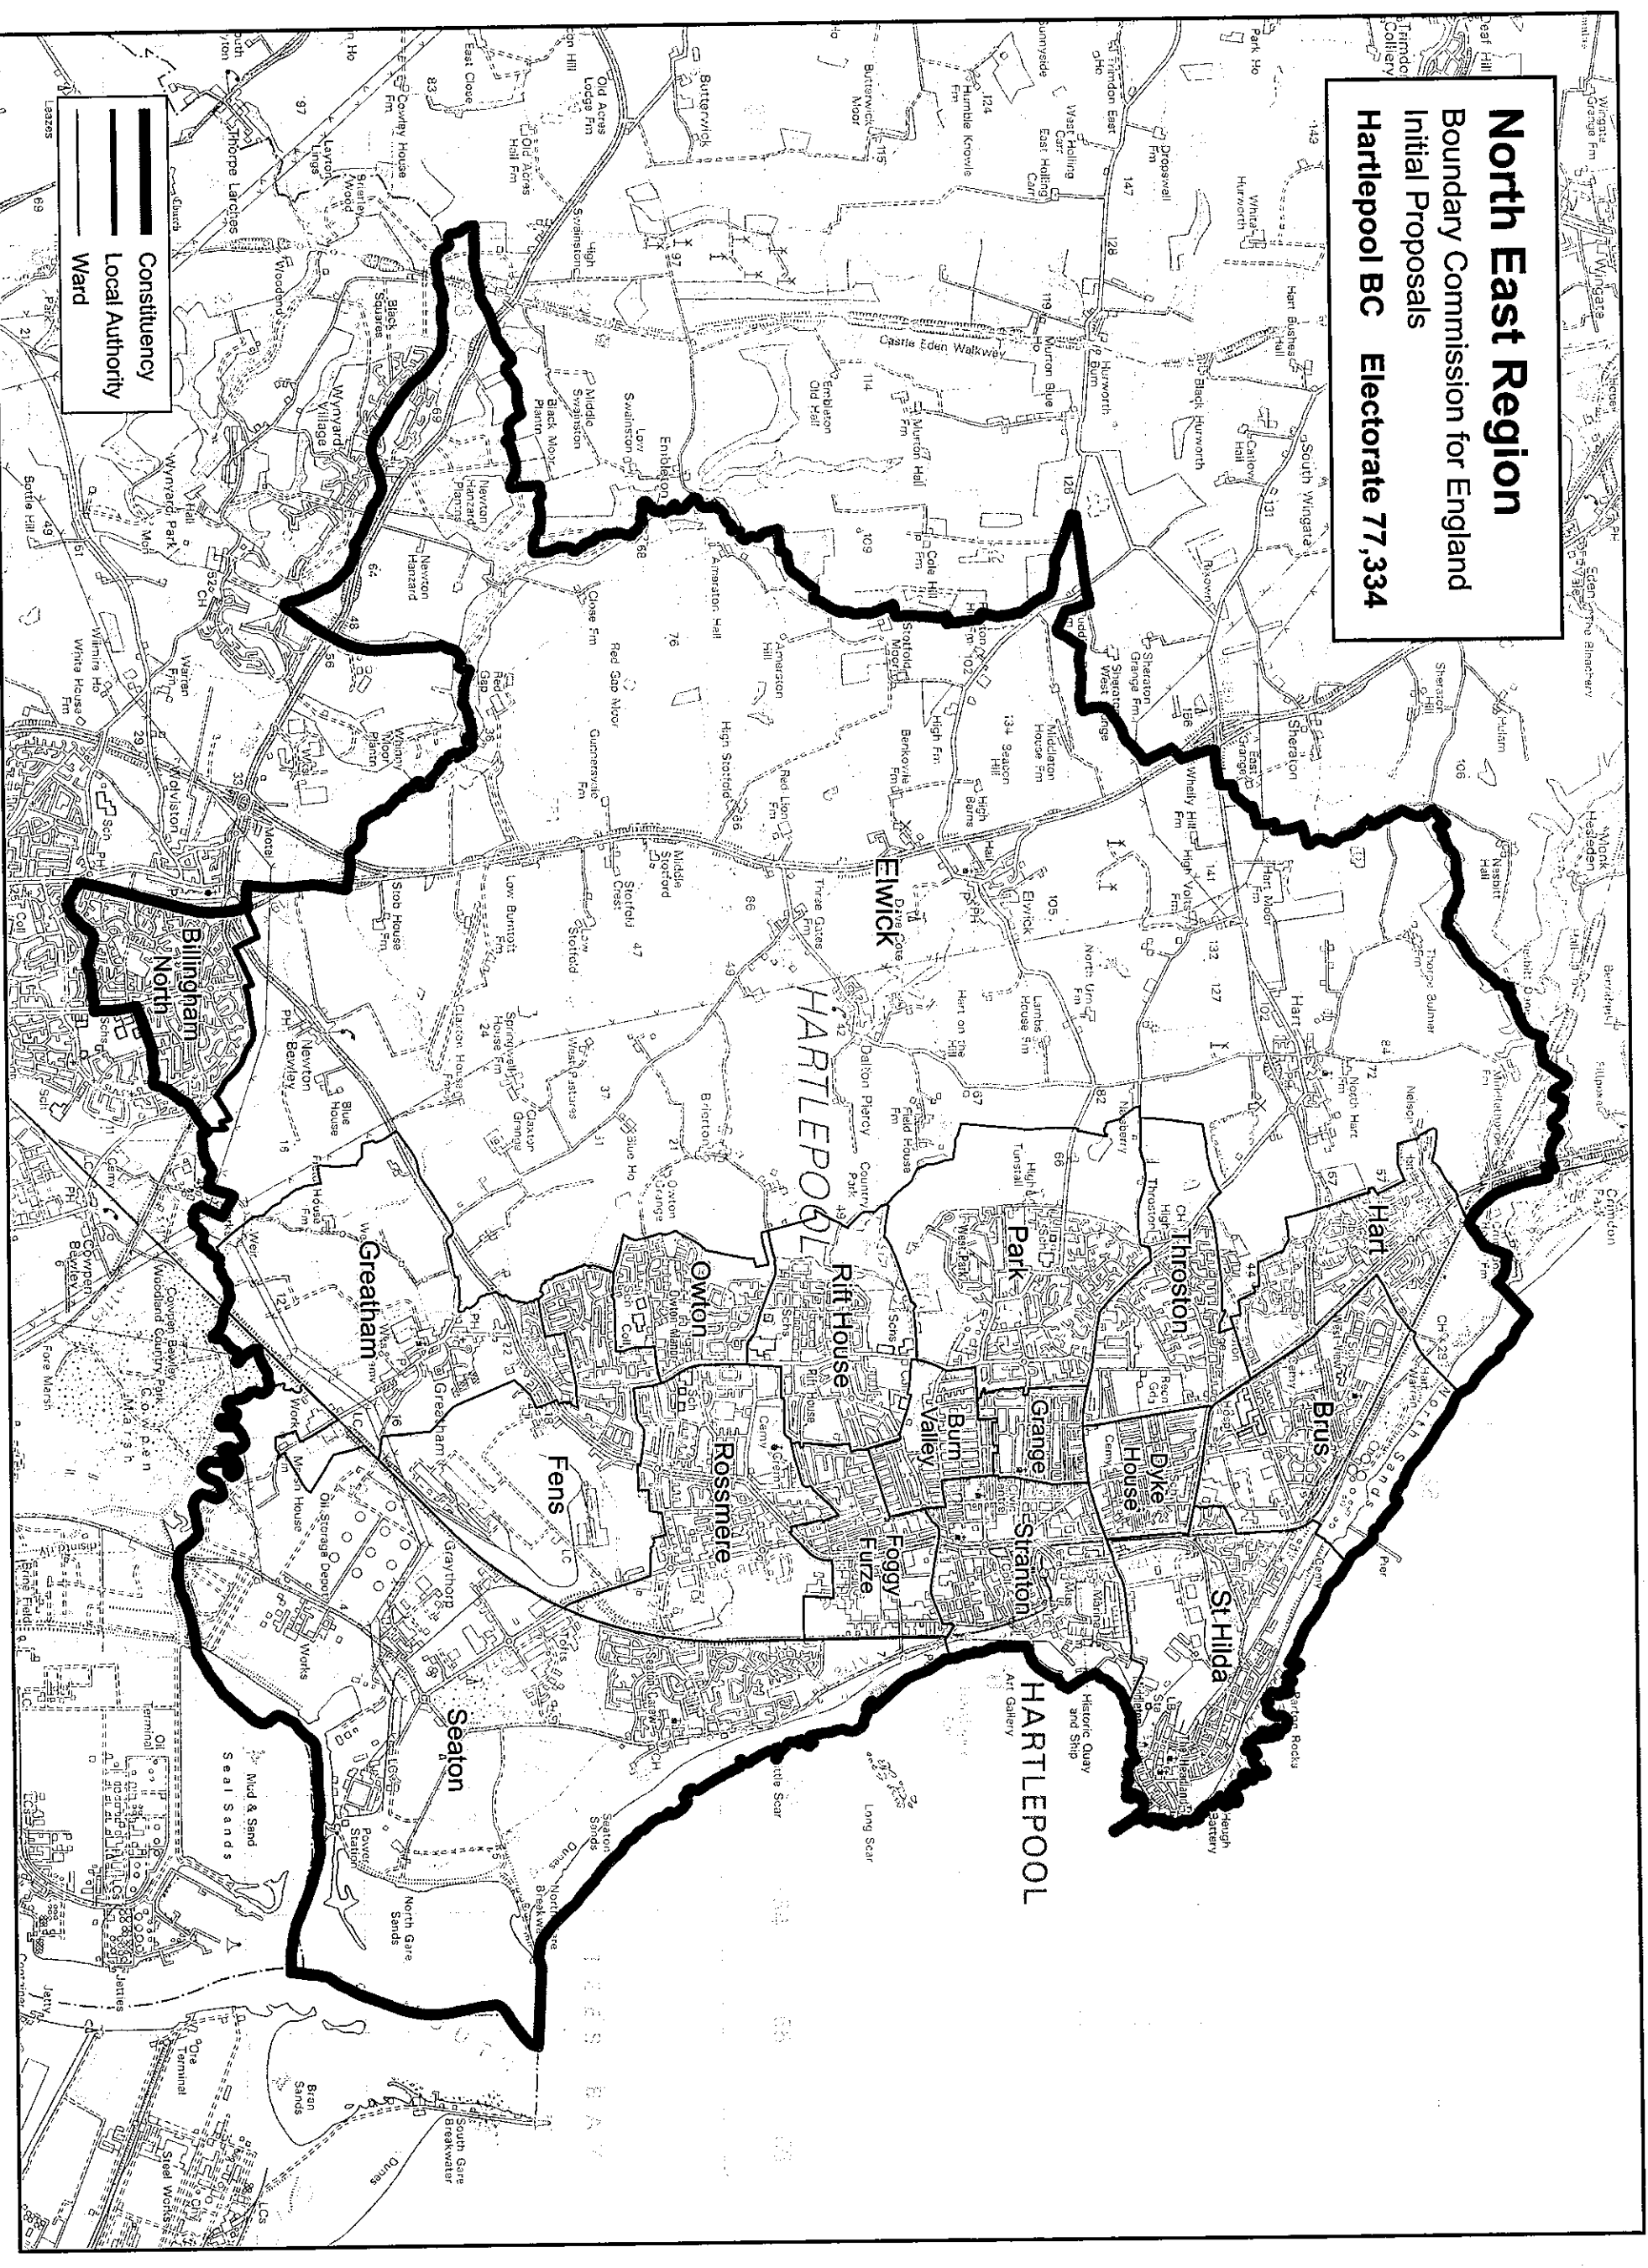

# **Appendix 5**

**North East Region**  
 Boundary Commission for England  
 Initial Proposals  
**Middlesbrough BC Electorate 74,770**

 Constituency  
 Local Authority  
 Ward

This mapping extract has been produced from Ordnance Survey's mapping data on behalf of the Boundary Commission for England © Crown copyright 2011.

**North East Region**  
 Boundary Commission for England  
 Initial Proposals  
**Stockton and Billingham BC** Electorate 78,324

— Constituency  
 — Local Authority  
 — Ward

This mapping extract has been produced from Ordnance Survey's mapping data on behalf of the Boundary Commission for England © Crown copyright 2011.

# North East Region

Boundary Commission for England  
Initial Proposals

**Sedgefield and Yarm CC** Electorate 73,210

This mapping extract has been produced from Ordnance Survey's mapping data on behalf of the Boundary Commission for England © Crown copyright 2011.

**North East Region**  
**Boundary Commission for England**  
**Initial Proposals**  
**Hartlepool BC Electorate 77,334**

This mapping extract has been produced from Ordnance Survey's mapping data on behalf of the Boundary Commission for England © Crown copyright 2011.