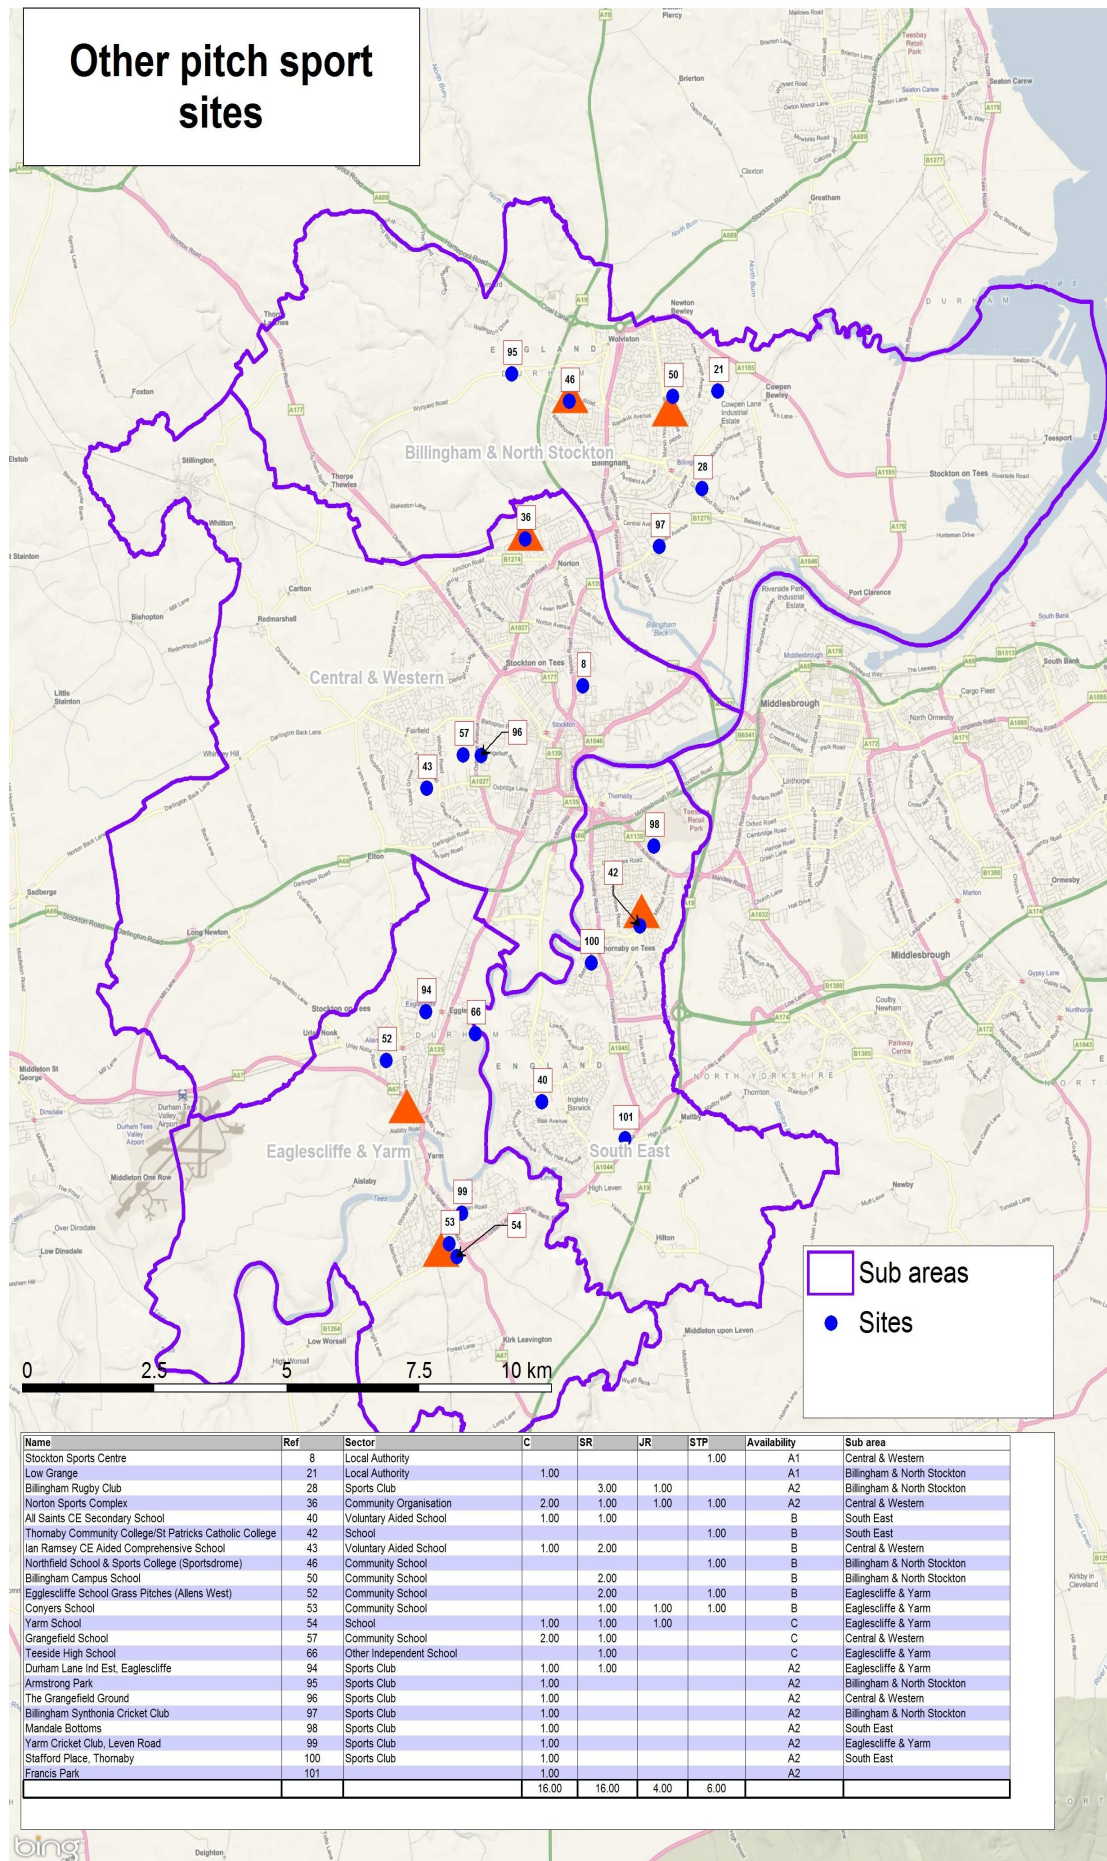

Other pitch sport sites

Name	Ref	Sector	C	SR	JR	STP	Availability	Sub area
Stockton Sports Centre	8	Local Authority				1.00	A1	Central & Western
Low Grange	21	Local Authority	1.00				A1	Billingham & North Stockton
Billingham Rugby Club	28	Sports Club		3.00	1.00		A2	Billingham & North Stockton
Norton Sports Complex	36	Community Organisation	2.00	1.00	1.00	1.00	A2	Central & Western
All Saints CE Secondary School	40	Voluntary Aided School	1.00	1.00			B	South East
Thornaby Community College/St Patricks Catholic College	42	School				1.00	B	South East
Ian Ramsey CE Aided Comprehensive School	43	Voluntary Aided School	1.00	2.00			B	Central & Western
Northfield School & Sports College (Sportsdrome)	46	Community School				1.00	B	Billingham & North Stockton
Billingham Campus School	50	Community School	2.00				B	Billingham & North Stockton
Egglecliffe School Grass Pitches (Allens West)	52	Community School	2.00			1.00	B	Egglecliffe & Yarm
Conyers School	53	Community School	1.00	1.00	1.00	1.00	B	Egglecliffe & Yarm
Yarm School	54	School	1.00	1.00	1.00		C	Egglecliffe & Yarm
Grangefield School	57	Community School	2.00	1.00			C	Central & Western
Teeside High School	66	Other Independent School		1.00			C	Egglecliffe & Yarm
Durham Lane Ind Est. Eaglescliffe	94	Sports Club	1.00	1.00			A2	Egglecliffe & Yarm
Armstrong Park	95	Sports Club	1.00				A2	Billingham & North Stockton
The Grangefield Ground	96	Sports Club	1.00				A2	Central & Western
Billingham Synthonia Cricket Club	97	Sports Club	1.00				A2	Billingham & North Stockton
Mandale Bottoms	98	Sports Club	1.00				A2	South East
Yarm Cricket Club, Leven Road	99	Sports Club	1.00				A2	Egglecliffe & Yarm
Stafford Place, Thornaby	100	Sports Club	1.00				A2	South East
Francis Park	101	Sports Club	1.00				A2	South East
			16.00	16.00	4.00	6.00		