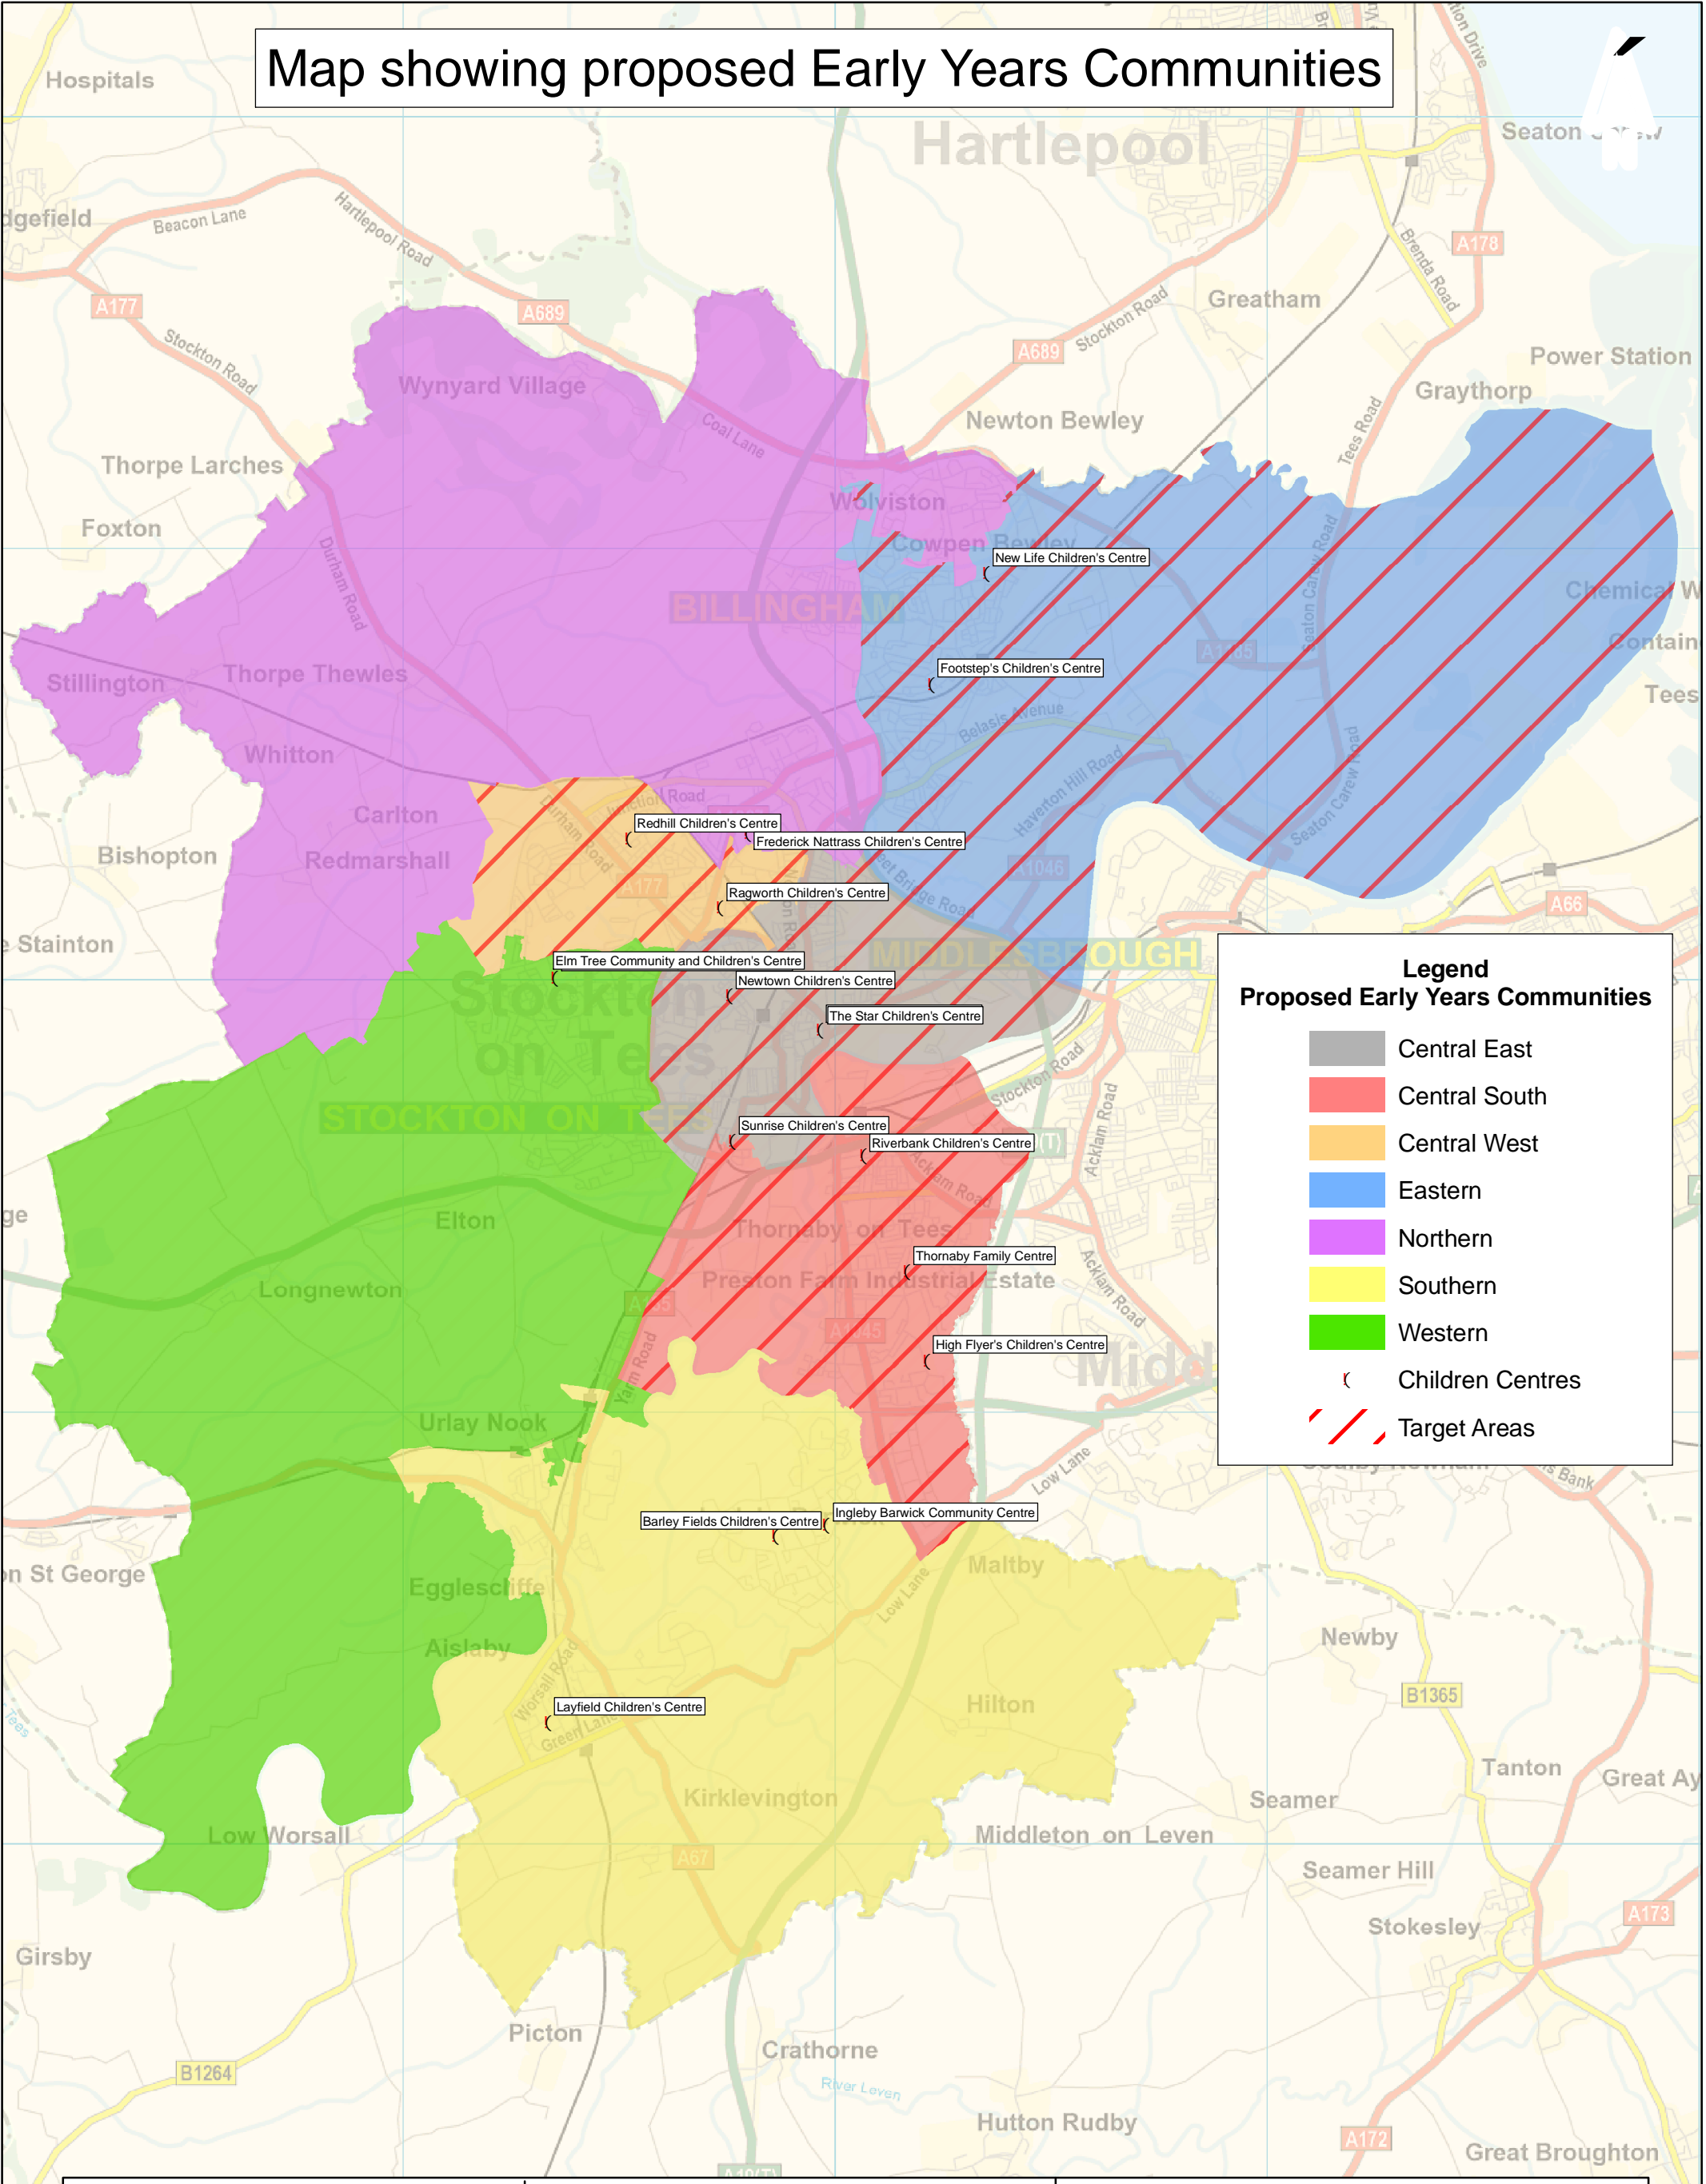

Map showing proposed Early Years Communities

Legend
Proposed Early Years Communities

- Central East
- Central South
- Central West
- Eastern
- Northern
- Southern
- Western
- Children Centres
- Target Areas

Resources
 Corporate Director: J.Danks
 Head of Policy, Improvement & Engagement: L.King
 Municipal Buildings, Church Road,
 Stockton-on-Tees. TS18 1LE
 Telephone: (01642) 393939

This map is reproduced from Ordnance Survey material with the permission of Ordnance Survey on behalf of the Controller of Her Majesty's Stationery Office. © Crown copyright. Unauthorised reproduction infringes Crown copyright and may lead to prosecution or civil proceedings. Stockton-on-Tees Borough Council 100023297 2011

Date 26/05/2011

Scale 1:70,000