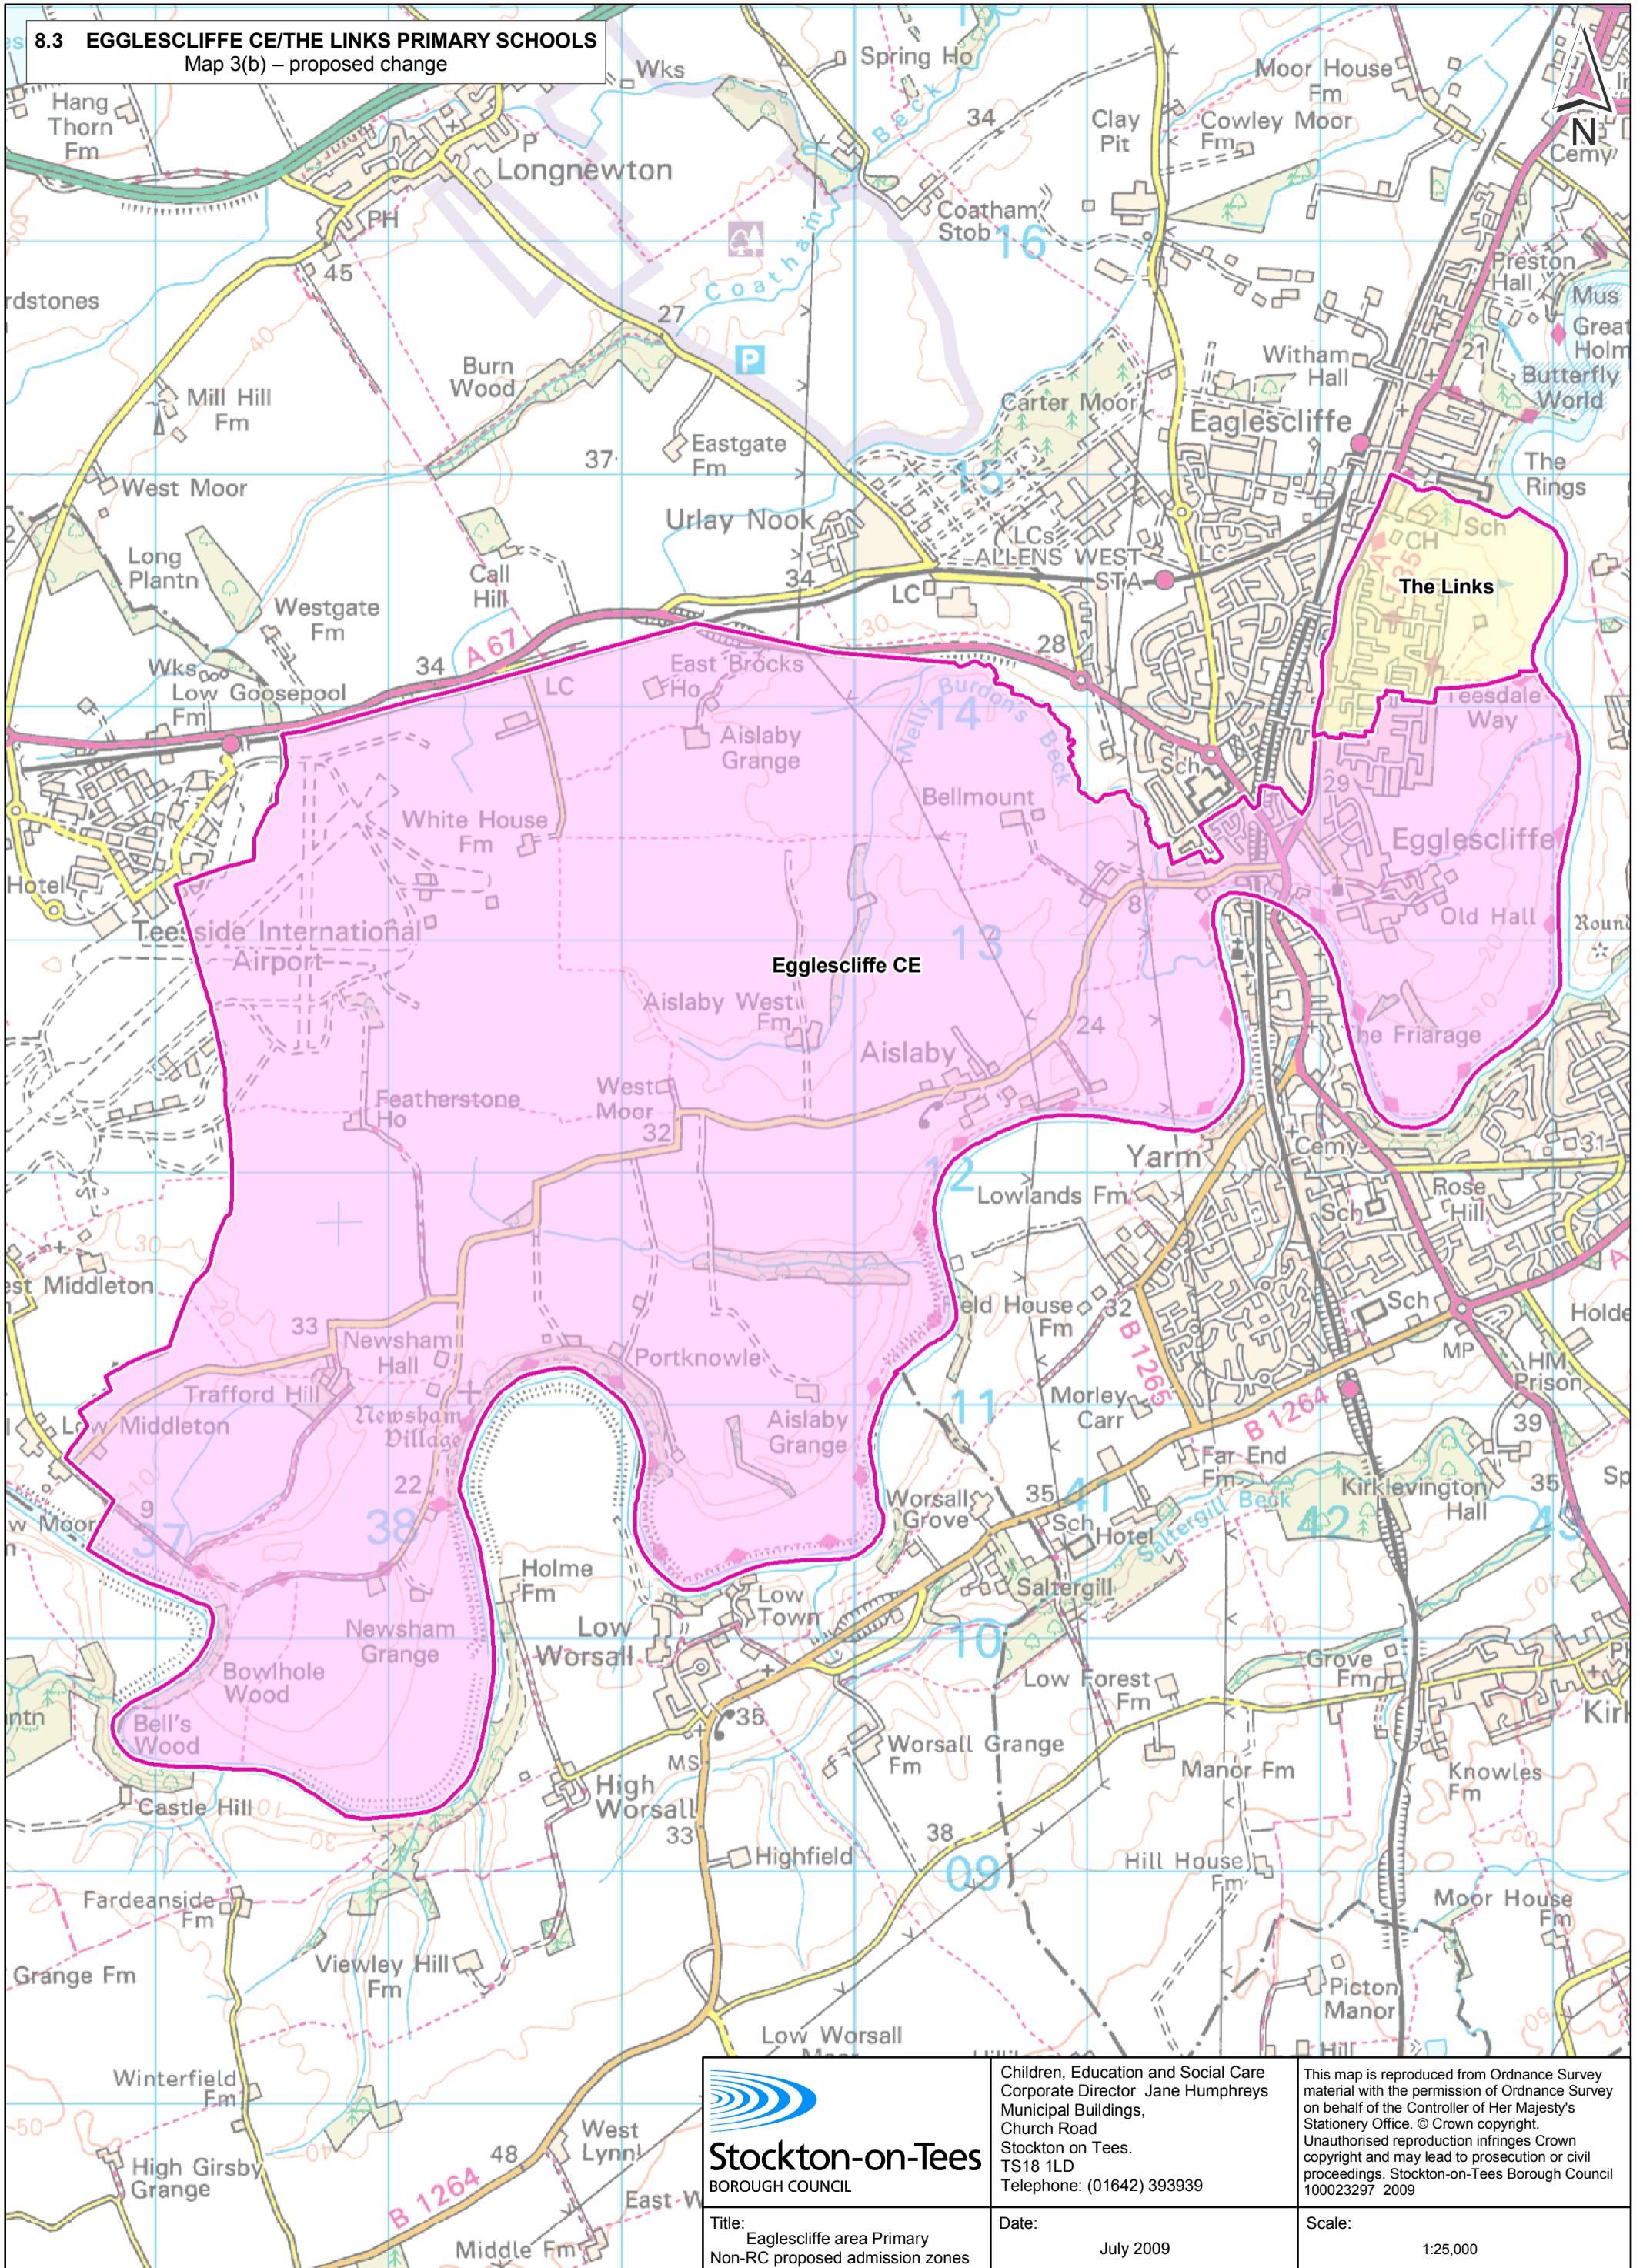

8.3 EGGLESCLIFFE CE/THE LINKS PRIMARY SCHOOLS
Map 3(b) – proposed change

Stockton-on-Tees
BOROUGH COUNCIL

Title: Eggescliffe area Primary
Non-RC proposed admission zones

Children, Education and Social Care
Corporate Director Jane Humphreys
Municipal Buildings,
Church Road
Stockton on Tees.
TS18 1LD
Telephone: (01642) 393939

Date: July 2009

This map is reproduced from Ordnance Survey material with the permission of Ordnance Survey on behalf of the Controller of Her Majesty's Stationery Office. © Crown copyright. Unauthorised reproduction infringes Crown copyright and may lead to prosecution or civil proceedings. Stockton-on-Tees Borough Council 100023297 2009

Scale: 1:25,000