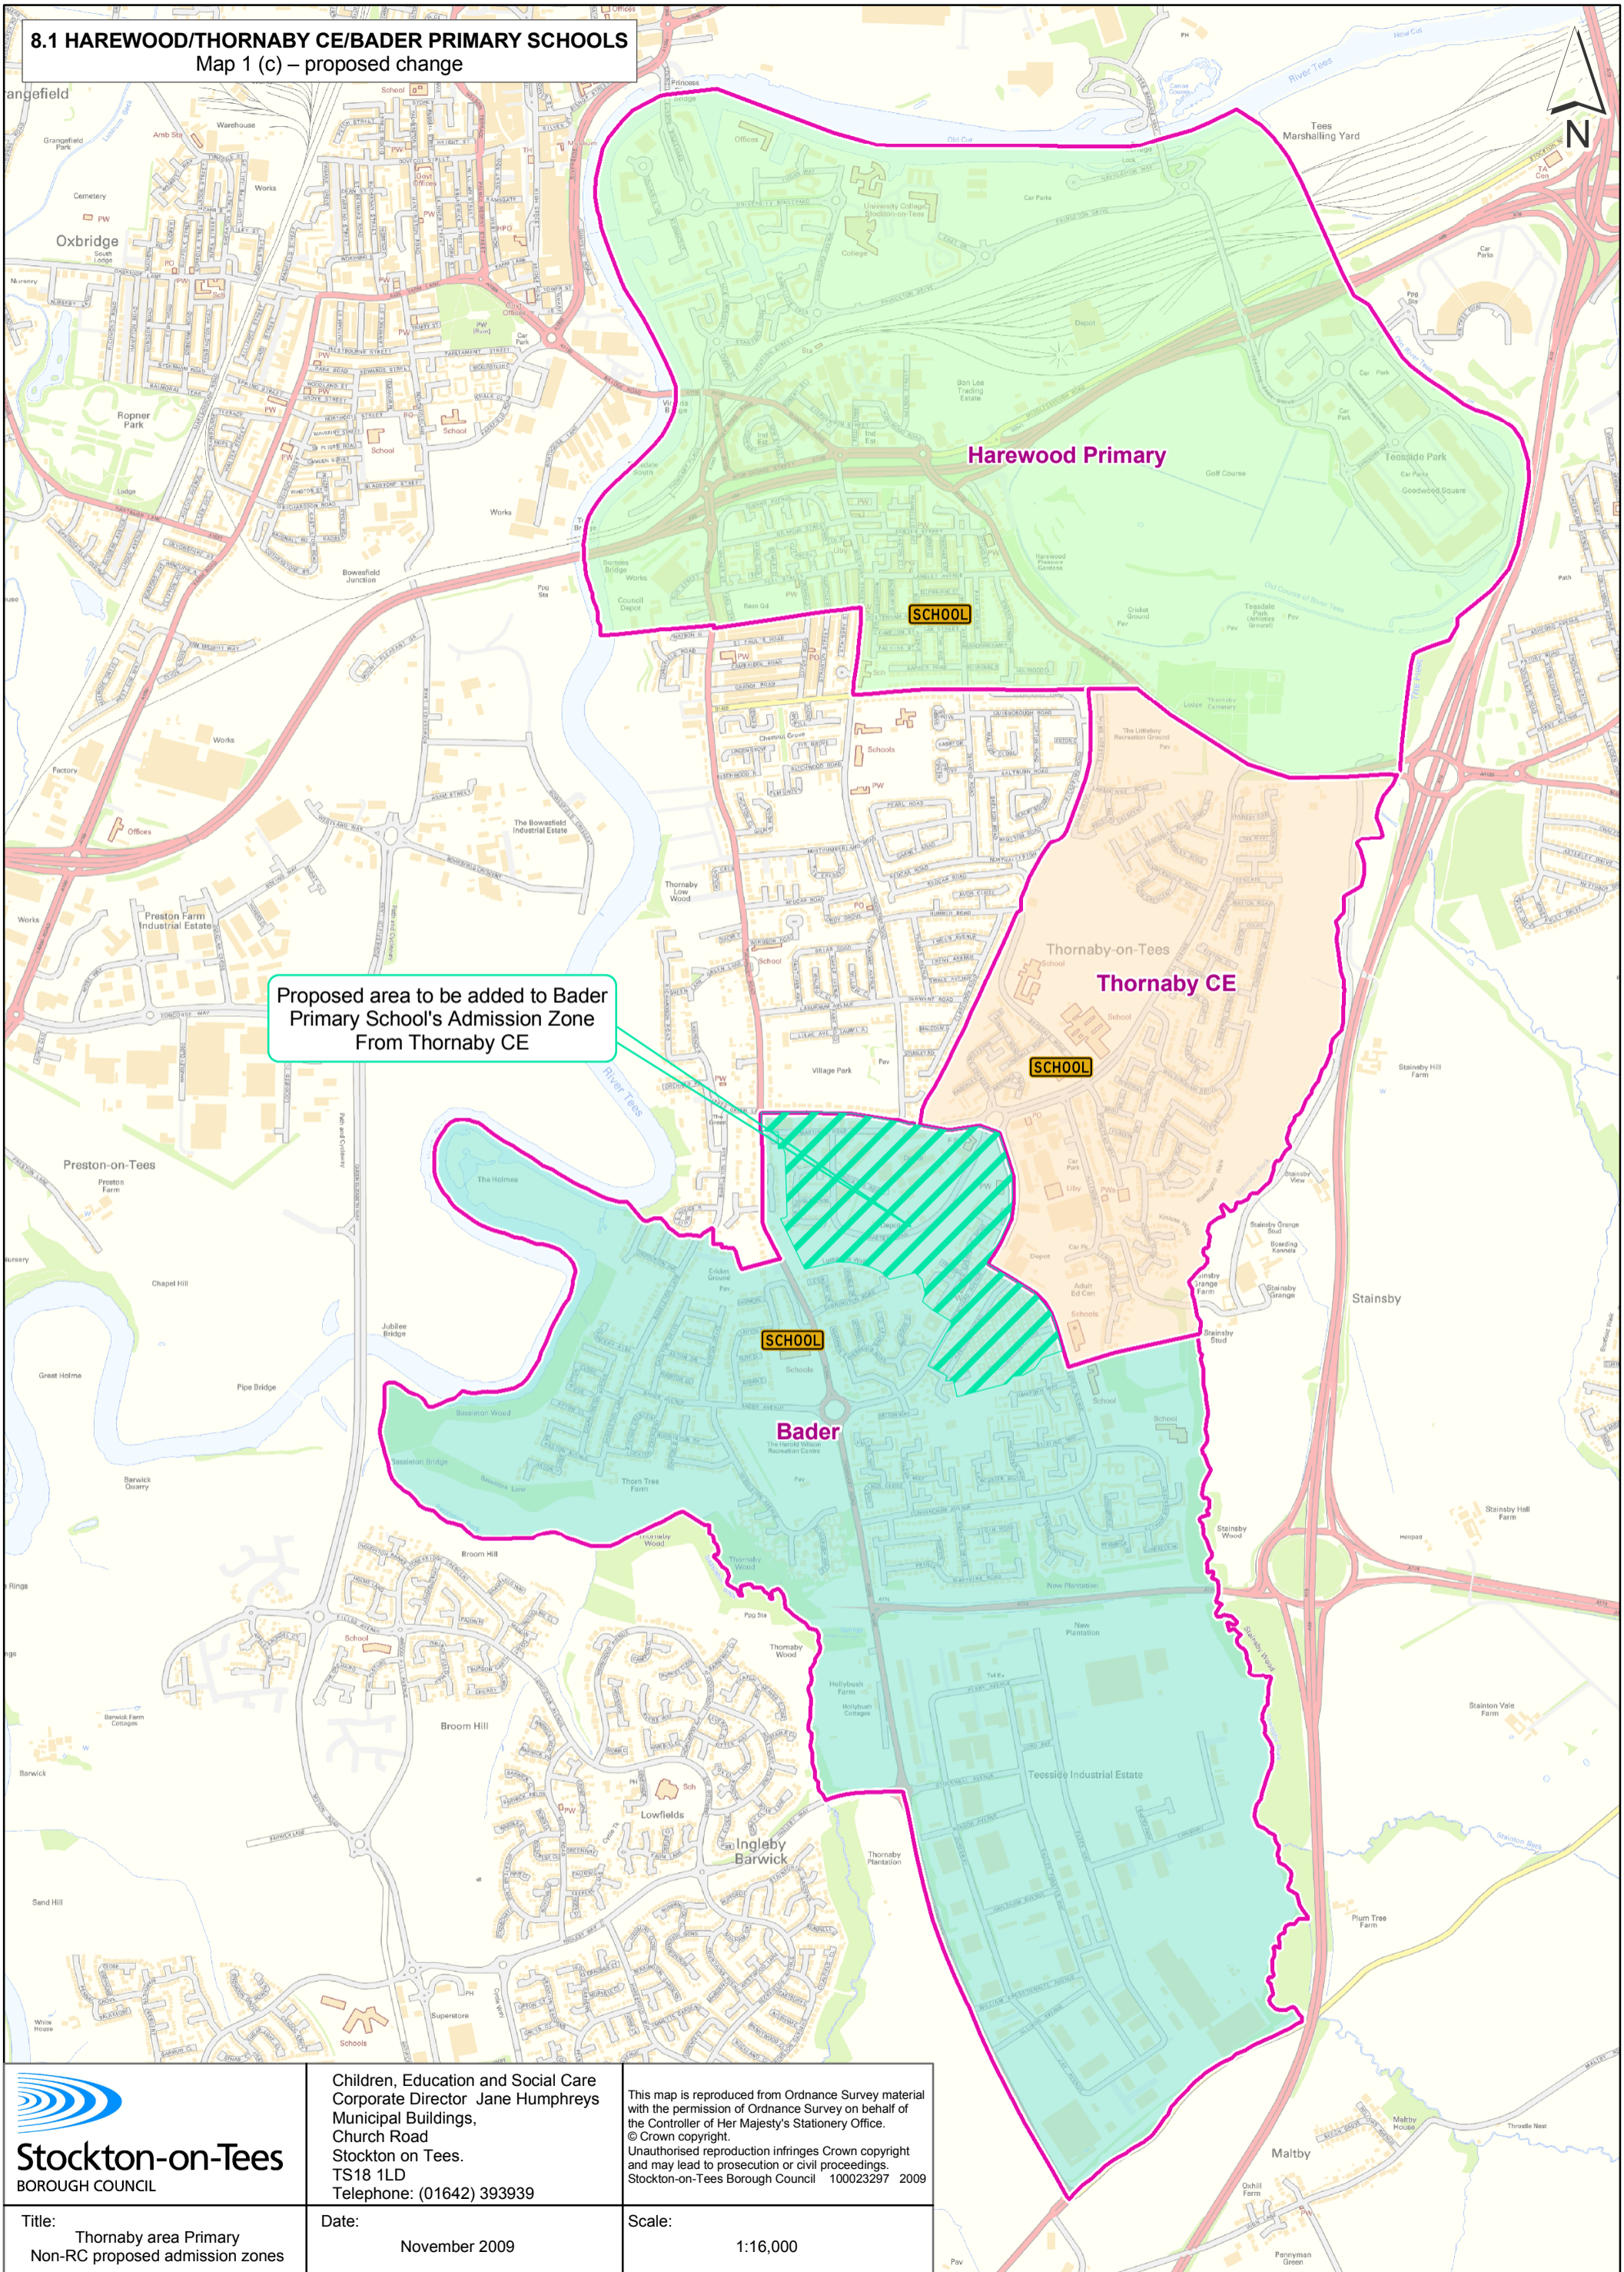

**8.1 HAREWOOD/THORNABY CE/BADER PRIMARY SCHOOLS**  
**Map 1 (c) – proposed change**

Proposed area to be added to Bader Primary School's Admission Zone From Thornaby CE