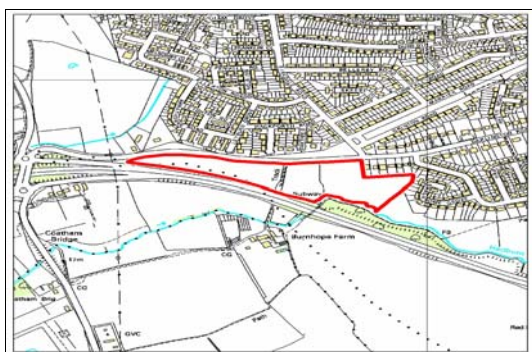

## **Appendix 3**

**Sites discounted from SHLAA owing to  
current use or designation**

# Allotments in active use

Land at the edge of Wolviston Village

19

**Ward** Northern Parishes  
**HousingSub** Rural Area  
**Site Area** 1.57  
**Detailed reason**  
 N/A

Land adjacent to Stillington

37

**Ward** Western Parishes  
**HousingSub** Rural Area  
**Site Area** 3.05  
**Detailed reason**  
 N/A

# Sites of Nature Conservation Importance

Land to the South of Darlington Road, Hartburn

73

**Ward** Hartburn  
**HousingSub** Rural Area  
**Site Area** 5.1  
**Detailed reason**  
 N/A

**Land at Wynyard (Masterplan site 1)**