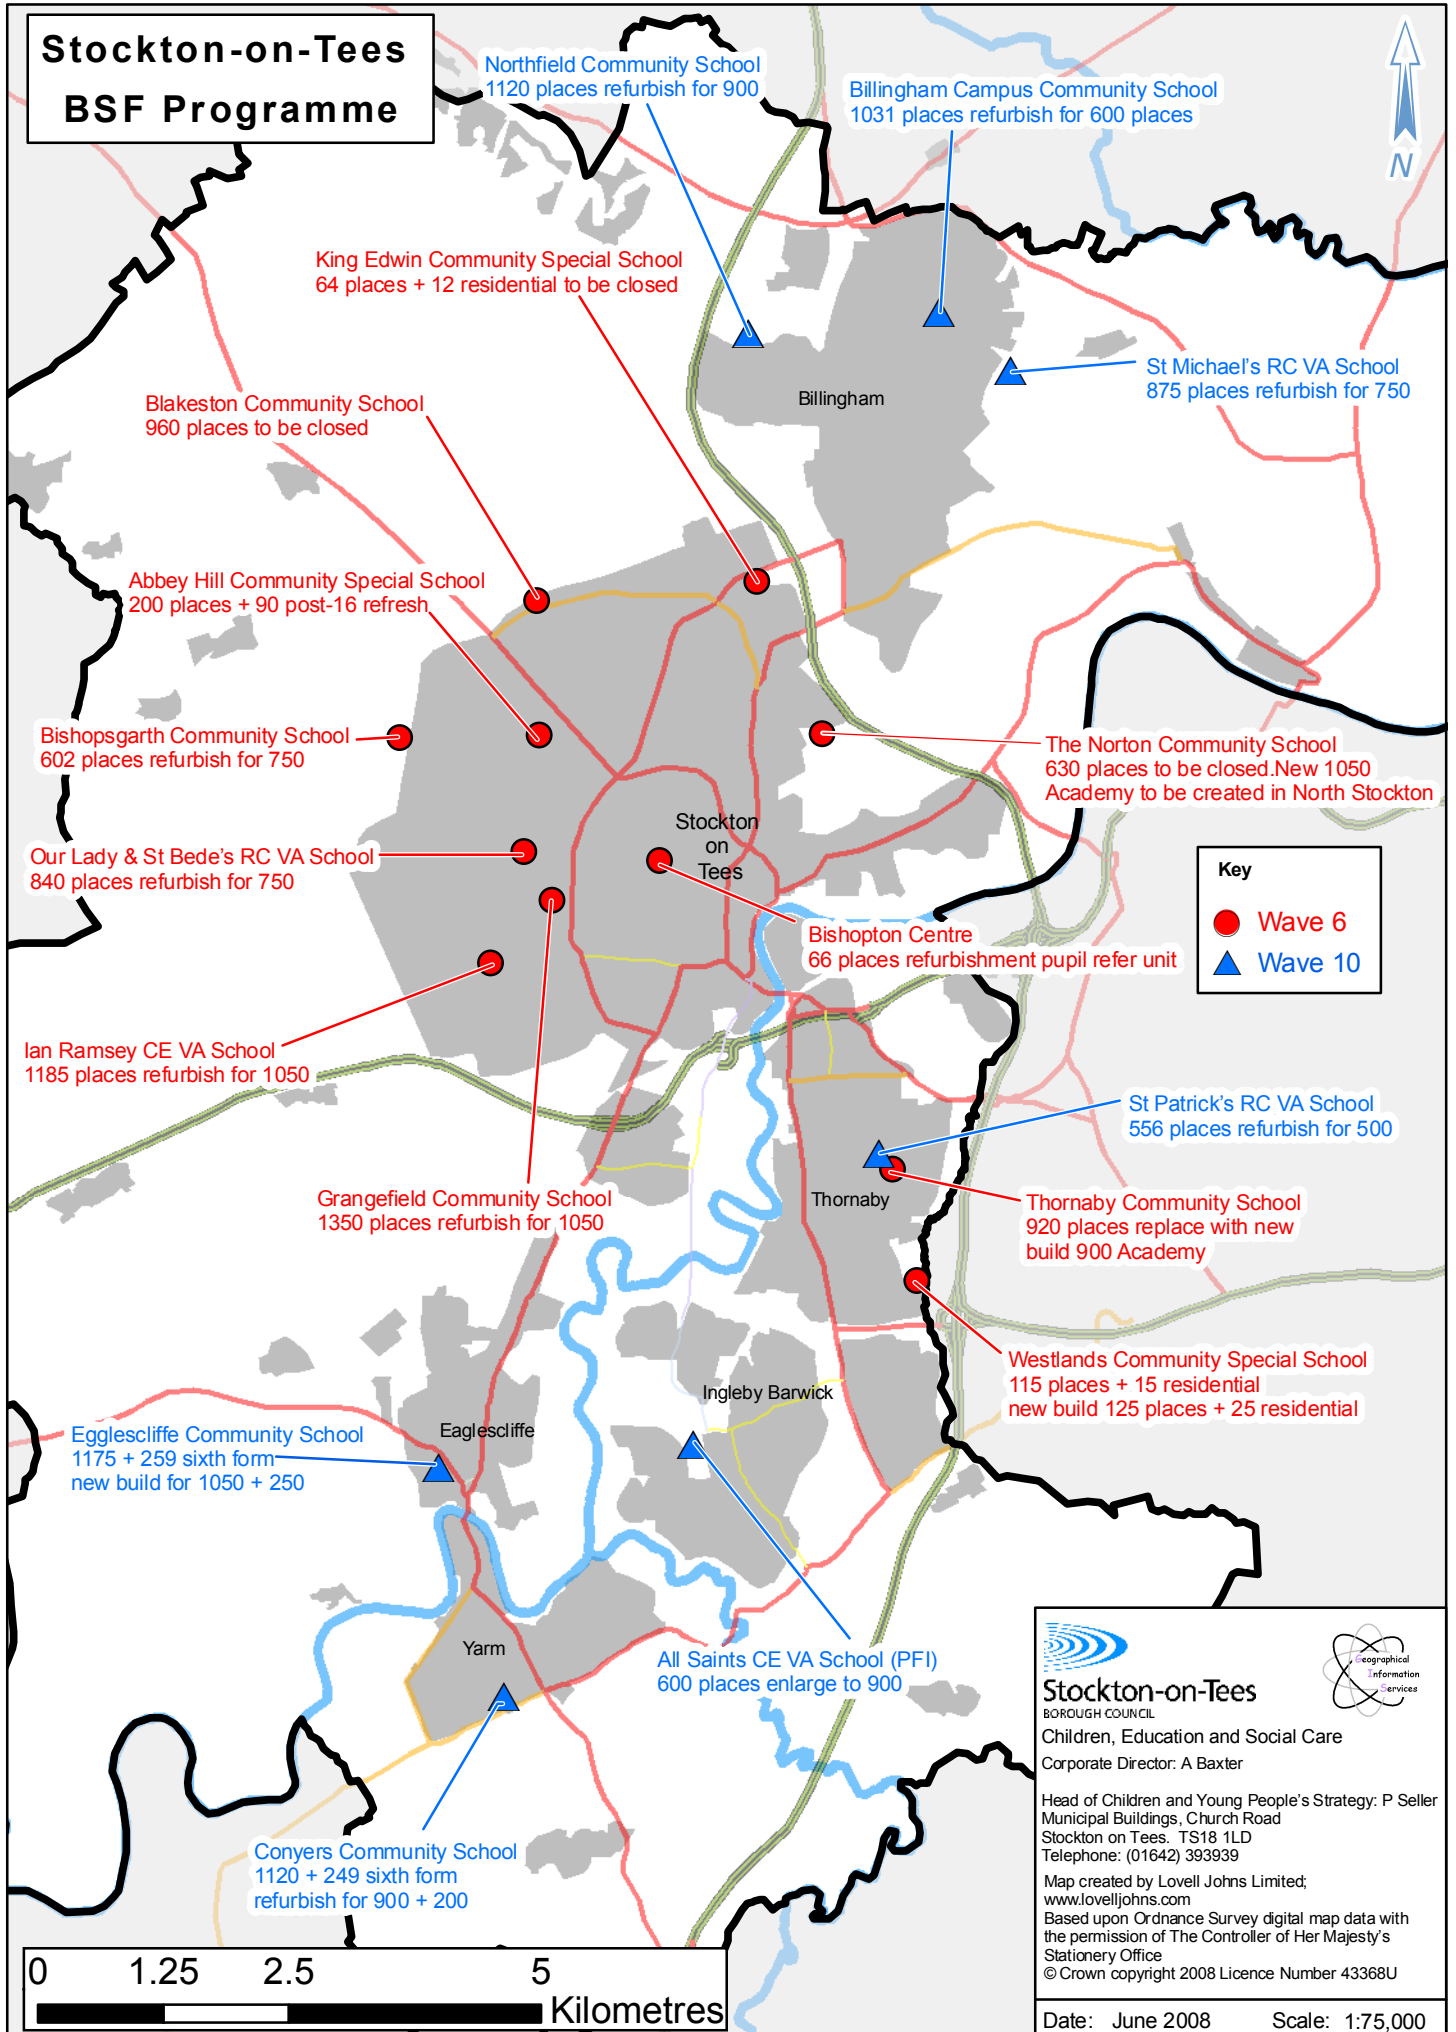

Stockton-on-Tees BSF Programme

Stockton-on-Tees
BOROUGH COUNCIL

Children, Education and Social Care
Corporate Director: A Baxter

Head of Children and Young People's Strategy: P Seller
Municipal Buildings, Church Road
Stockton on Tees. TS18 1LD
Telephone: (01642) 393939

Map created by Lovell Johns Limited;
www.lovelljohns.com
Based upon Ordnance Survey digital map data with the permission of The Controller of Her Majesty's Stationery Office
© Crown copyright 2008 Licence Number 43368U

Date: June 2008   Scale: 1:75,000