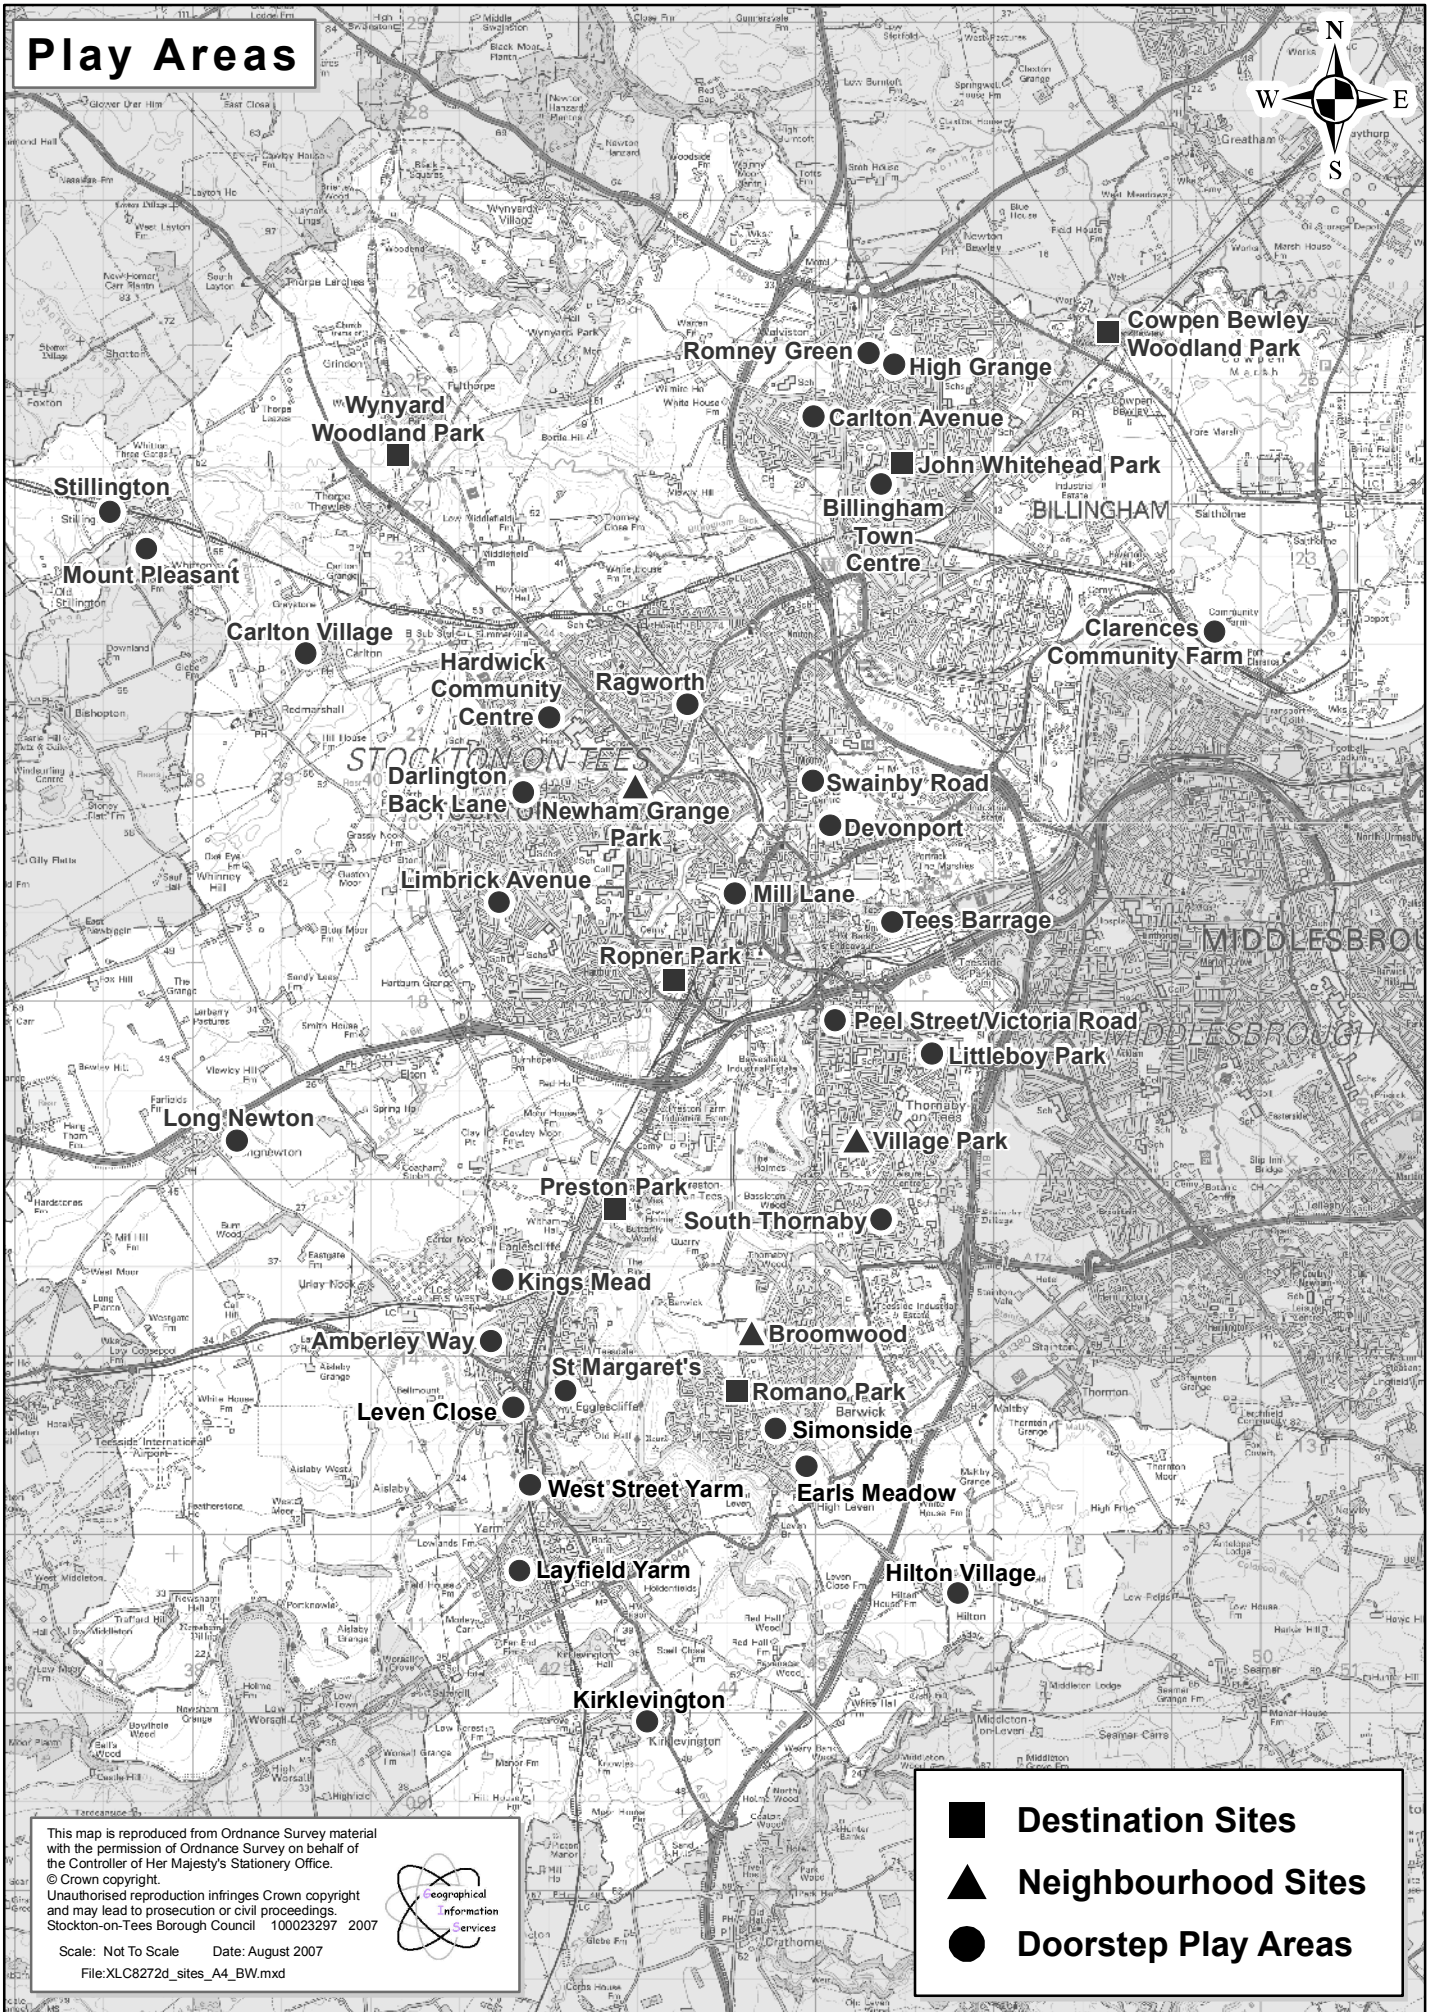

Play Areas

This map is reproduced from Ordnance Survey material with the permission of Ordnance Survey on behalf of the Controller of Her Majesty's Stationery Office.
 © Crown copyright.
 Unauthorised reproduction infringes Crown copyright and may lead to prosecution or civil proceedings.
 Stockton-on-Tees Borough Council 100023297 2007

Scale: Not To Scale Date: August 2007
 File: XLC8272d_sites_A4_BW.mxd

- Destination Sites
- ▲ Neighbourhood Sites
- Doorstep Play Areas